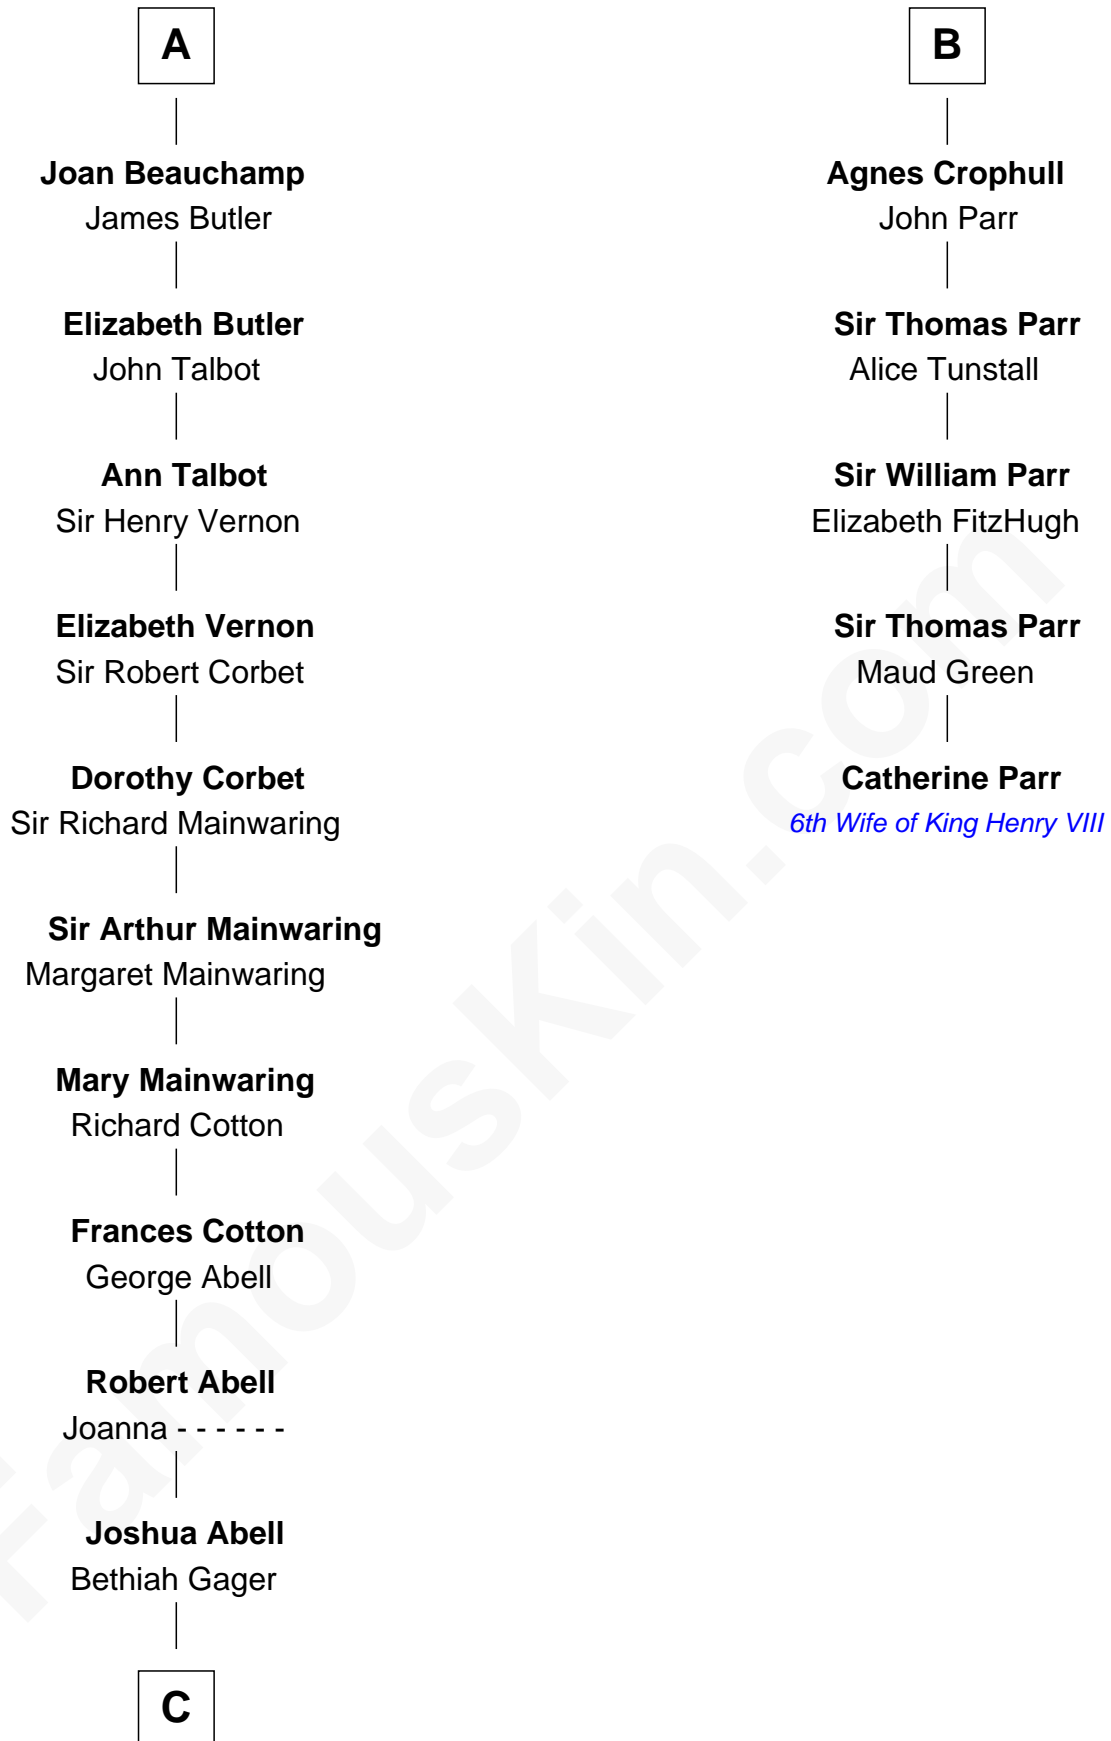

FamousKin.com Relationship Chart of

C. W. Post

Founder of Post Cereals

11th cousin 10 times removed of

Catherine Parr

6th Wife of King Henry VIII

C

—
Elizabeth Abell

John Lathrop

—
Azel Lathrop

Elizabeth Hyde

—
Erastus Lathrop

Sarah Bailey

—
Caroline Cushman Lathrop

Charles Rollin Post

—
C. W. Post