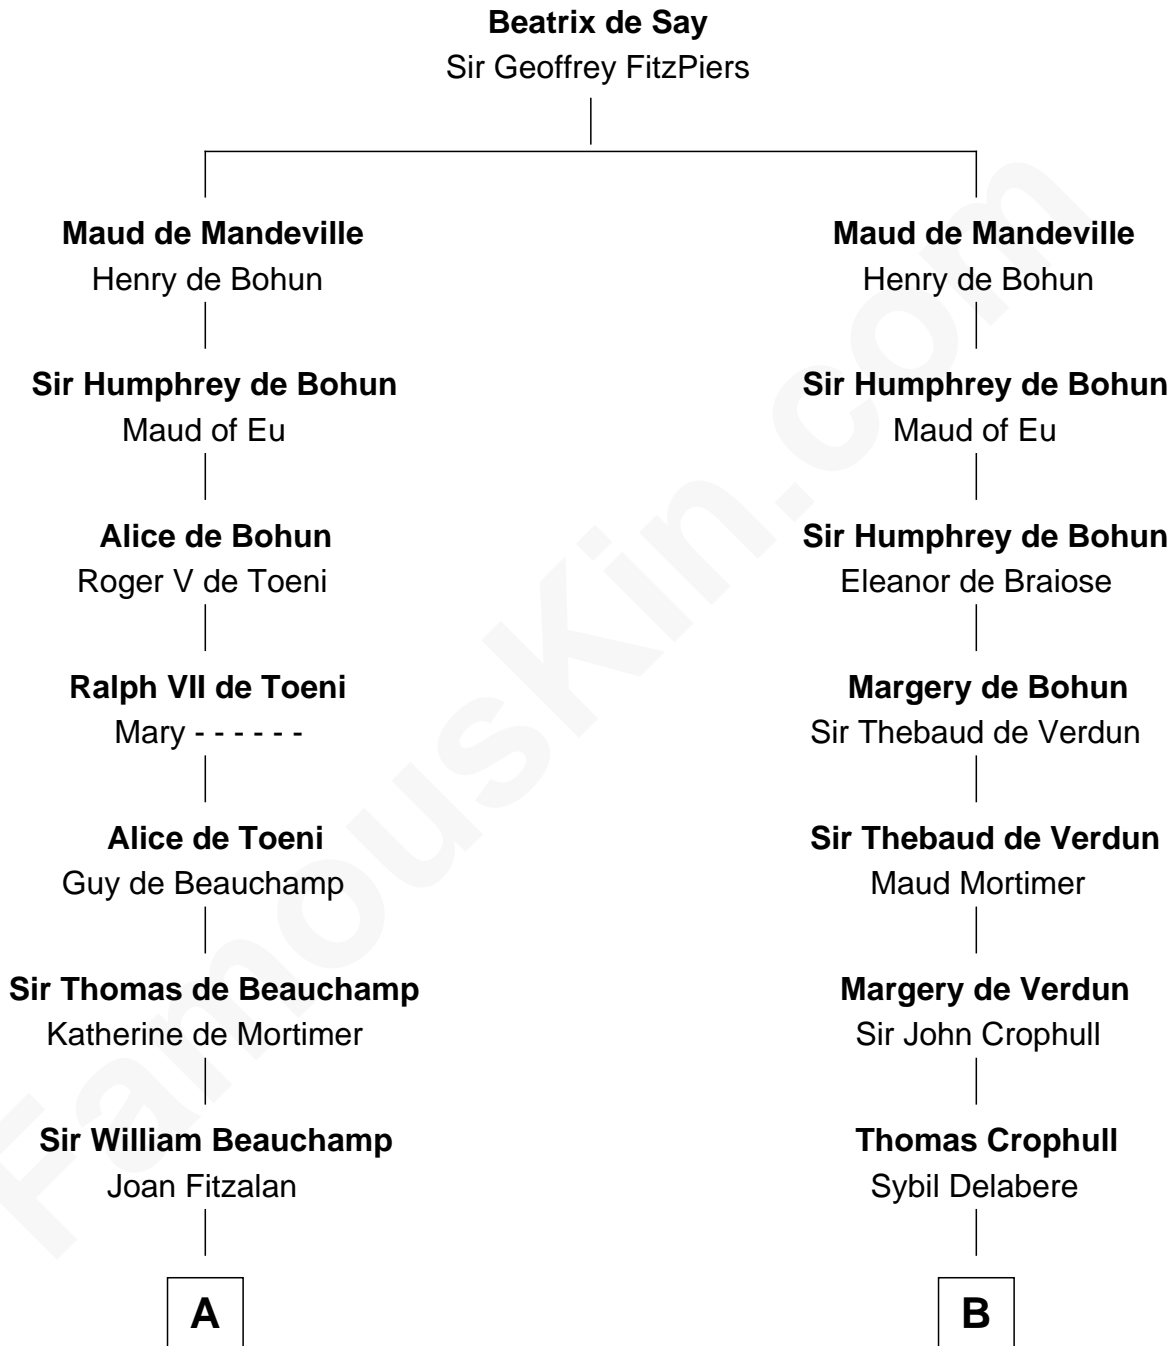

FamousKin.com Relationship Chart of

C. W. Post

Founder of Post Cereals

11th cousin 10 times removed of

Catherine Parr

6th Wife of King Henry VIII

C

—
Elizabeth Abell

John Lathrop

—
Azel Lathrop

Elizabeth Hyde

—
Erastus Lathrop

Sarah Bailey

—
Caroline Cushman Lathrop

Charles Rollin Post

—
C. W. Post