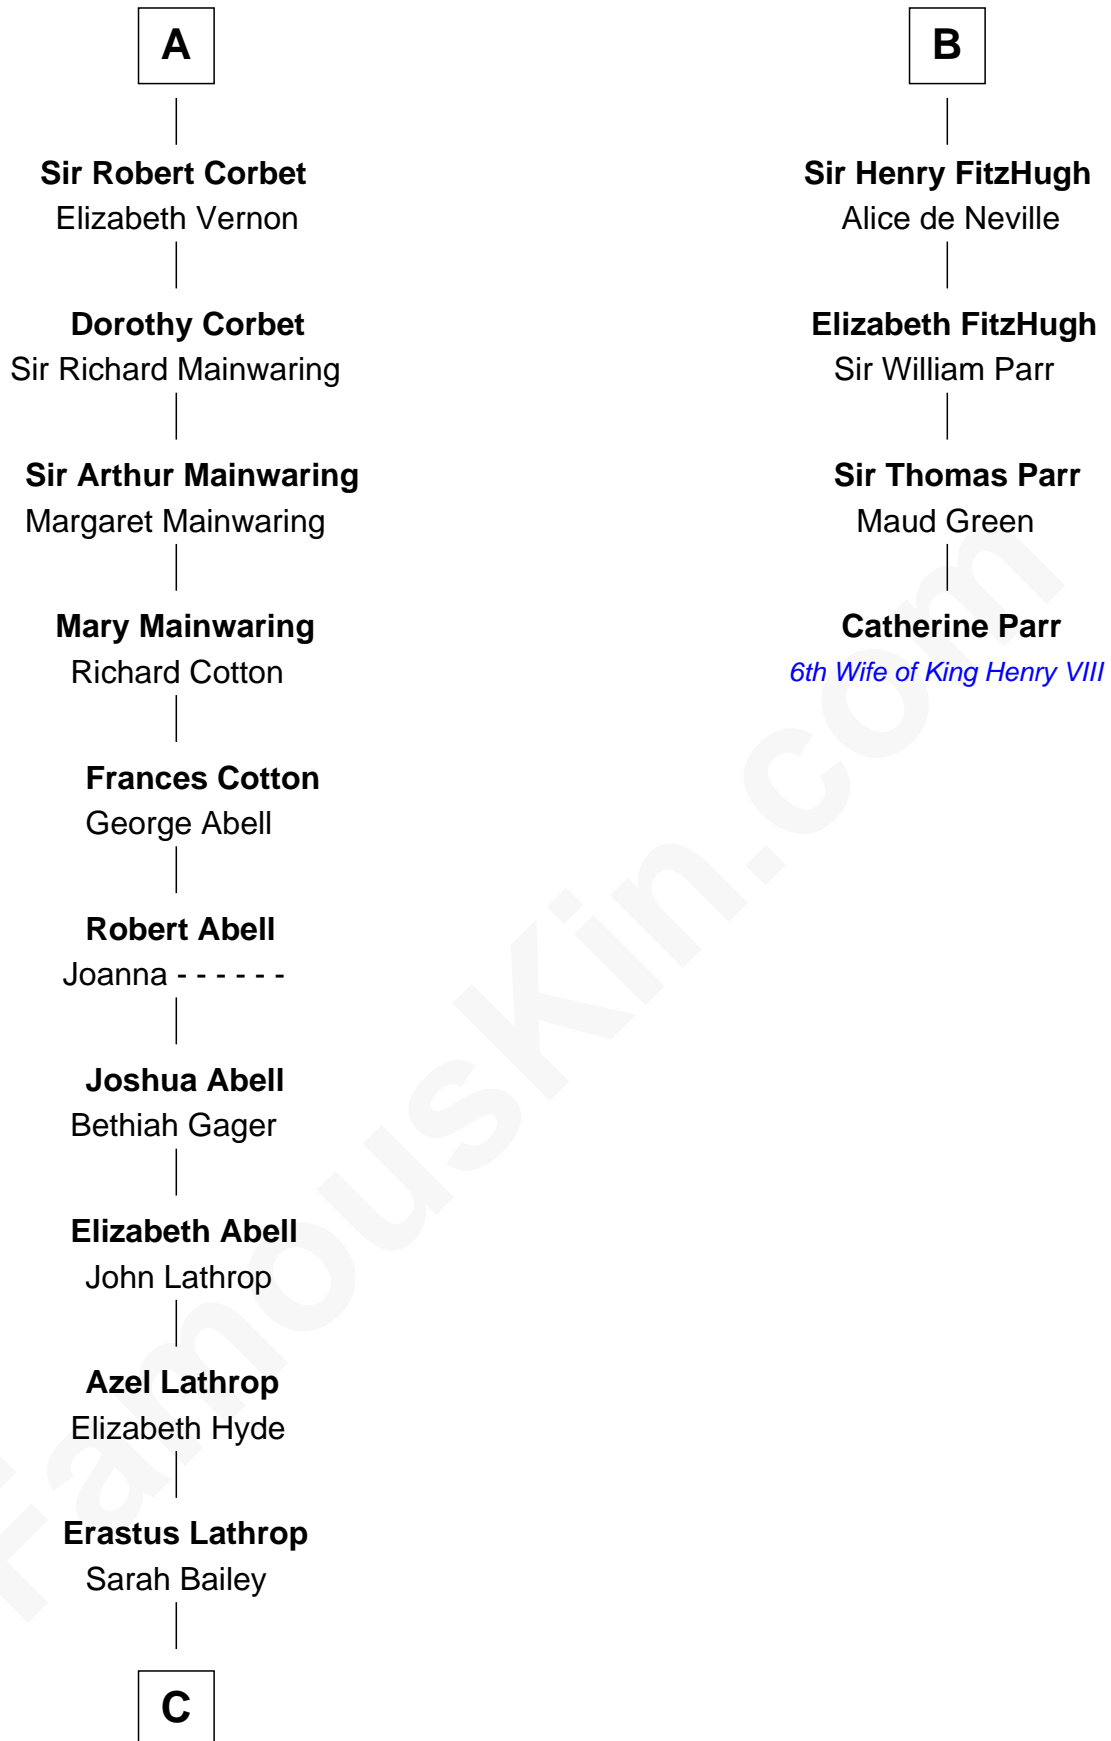

# FamousKin.com Relationship Chart of

**C. W. Post**

*Founder of Post Cereals*

10th cousin 8 times removed of

**Catherine Parr**

*6th Wife of King Henry VIII*

**Nichole d'Aubenev**  
Sir Roger de Somery

**Maud de Somery**  
Sir Henry de Erdington

**Sir Richard Corbet**  
Elizabeth Devereux

**A**

**Joan de Somery**  
John IV le Strange

**John V le Strange**  
Maud de Walton

**John VI le Strange**  
Iseult - - - - -

**Roger le Strange**  
Maud - - - - -

**Sir Roger le Strange**  
Aline Fitzalan

**Lucy le Strange**  
Sir William Willoughby

**Margery Willoughby**  
Sir William FitzHugh

**B**

**C**

—  
**Caroline Cushman Lathrop**

Charles Rollin Post

—  
**C. W. Post**