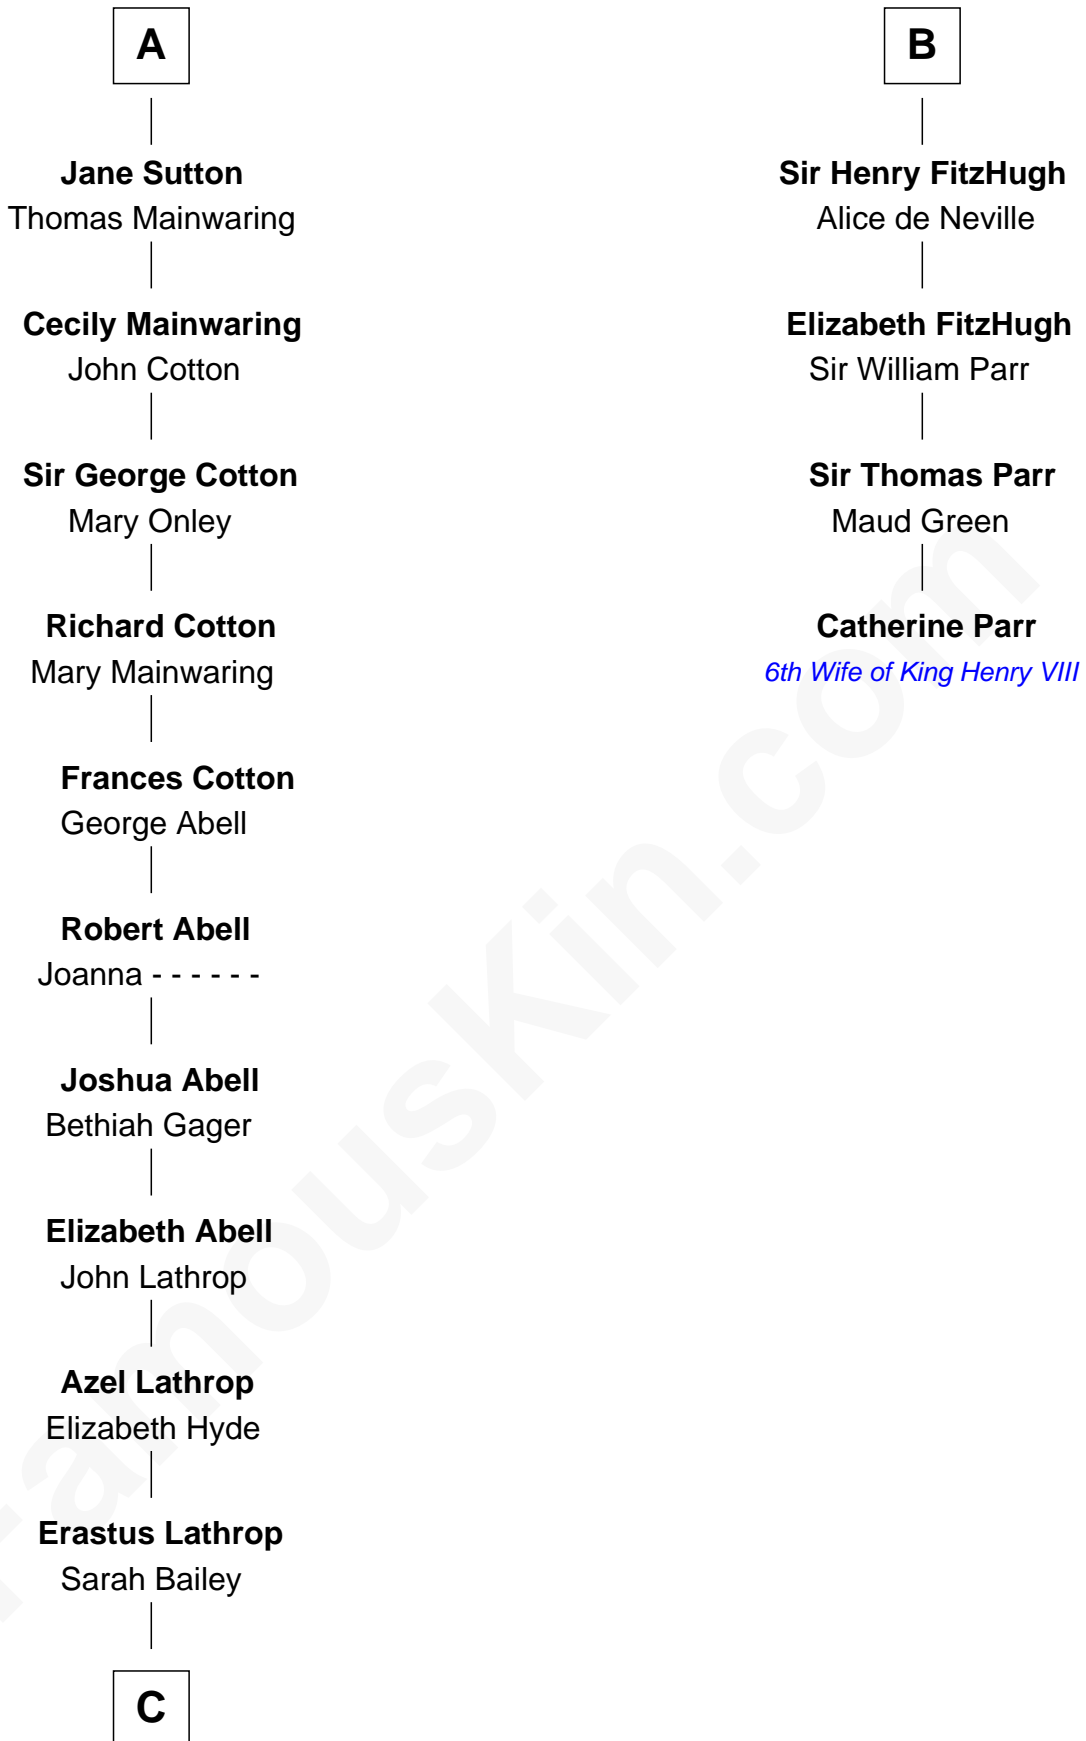

FamousKin.com Relationship Chart of

C. W. Post

Founder of Post Cereals

10th cousin 8 times removed of

Catherine Parr

6th Wife of King Henry VIII

C

—
Caroline Cushman Lathrop