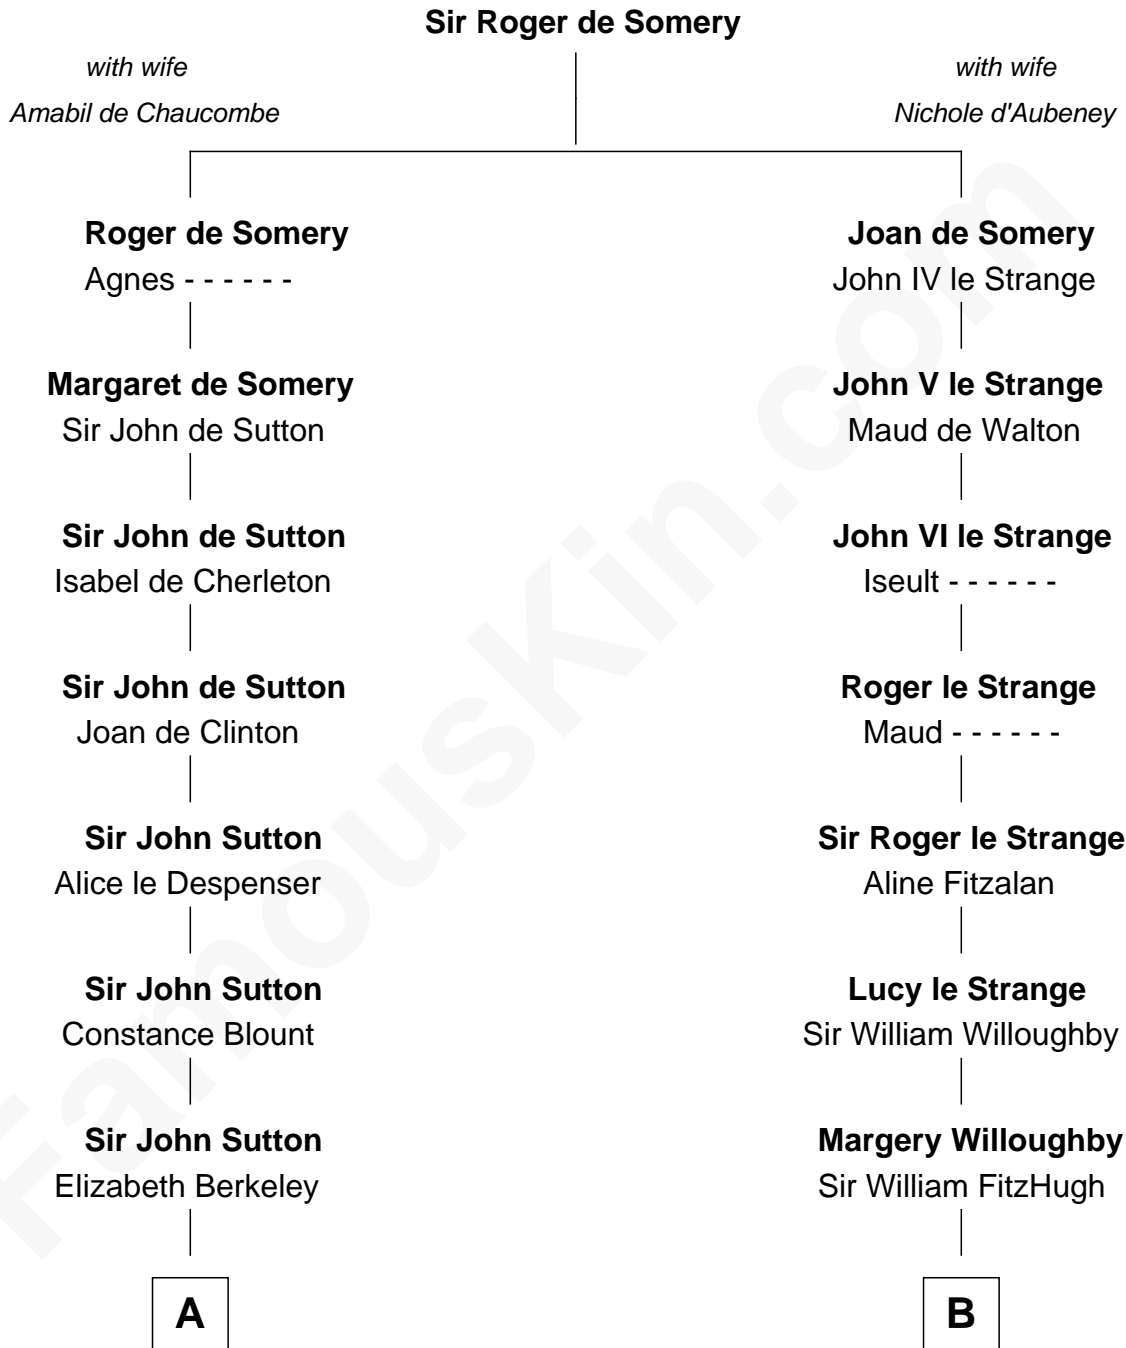

FamousKin.com Relationship Chart of

C. W. Post

Founder of Post Cereals

10th cousin 8 times removed of

Catherine Parr

6th Wife of King Henry VIII

C

—
Caroline Cushman Lathrop