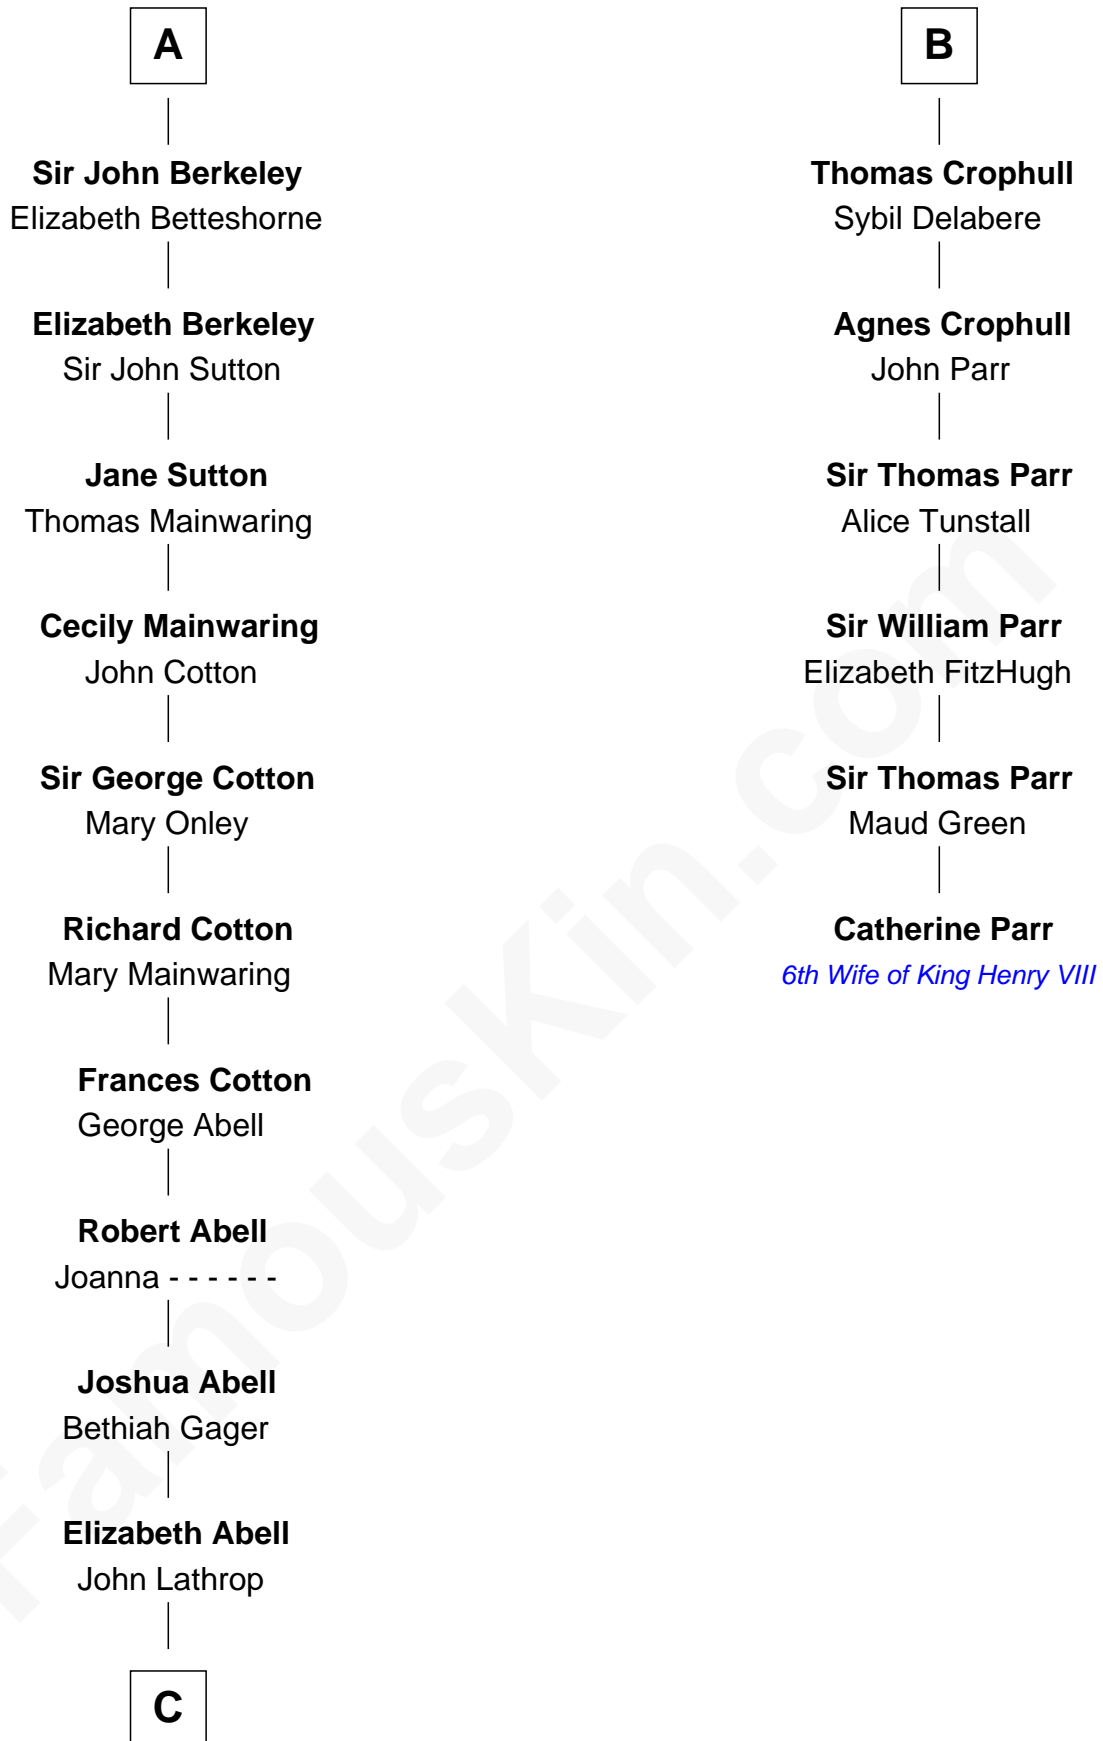

# FamousKin.com Relationship Chart of

**C. W. Post**

*Founder of Post Cereals*

12th cousin 8 times removed of

**Catherine Parr**

*6th Wife of King Henry VIII*

Walter of Salisbury

**C**

—  
**Azel Lathrop**  
Elizabeth Hyde

—  
**Erastus Lathrop**  
Sarah Bailey

—  
**Caroline Cushman Lathrop**  
Charles Rollin Post

—  
**C. W. Post**  
*Founder of Post Cereals*

FamousKin.com