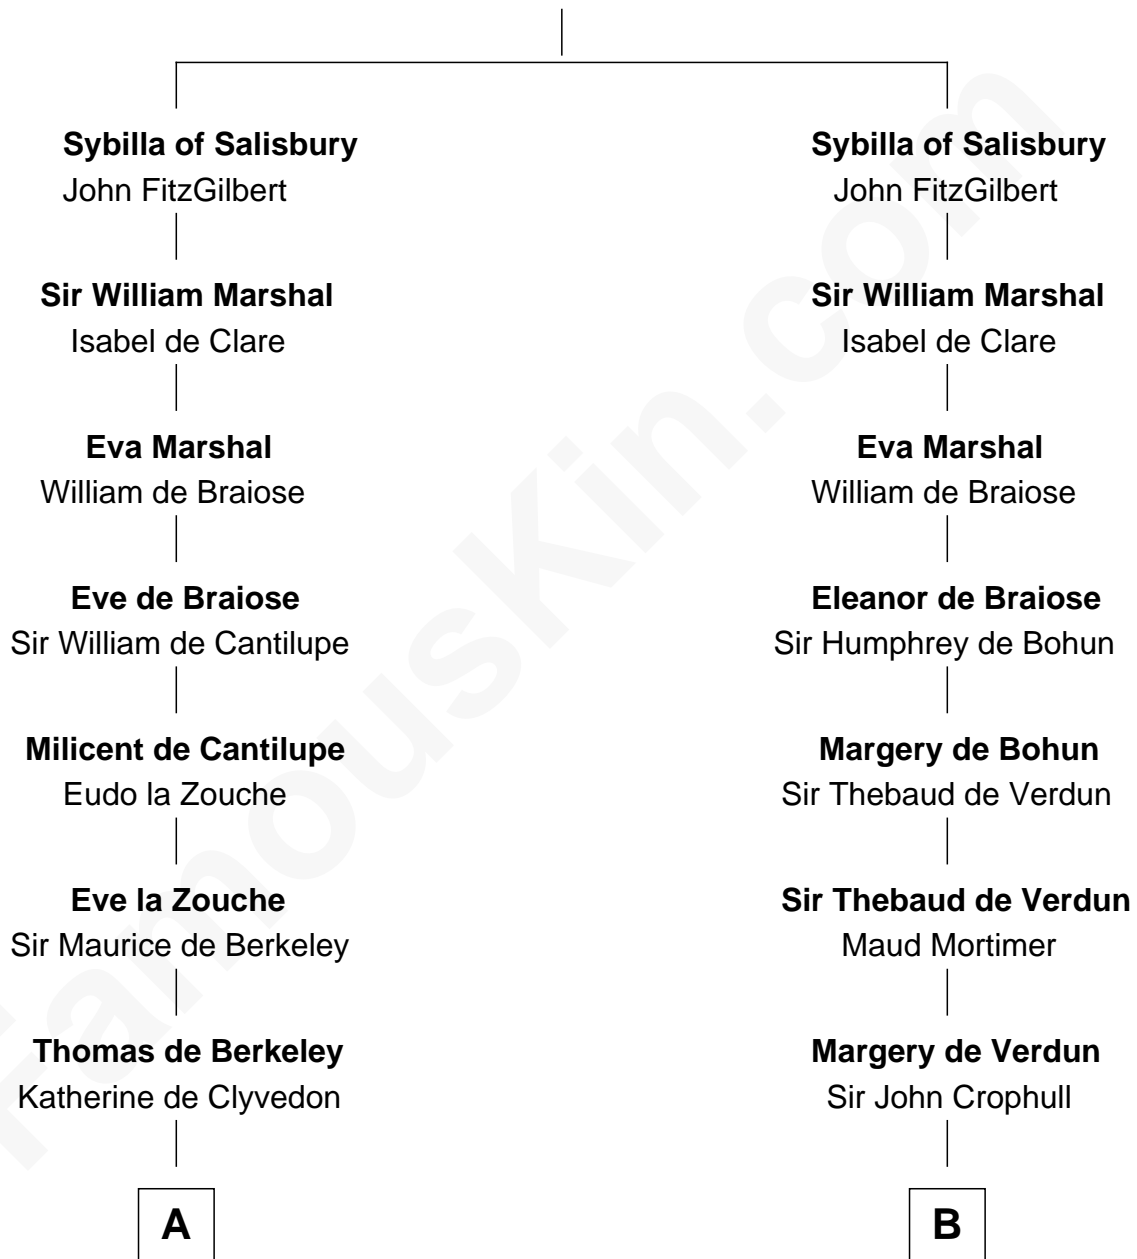

# FamousKin.com Relationship Chart of

**C. W. Post**

*Founder of Post Cereals*

12th cousin 8 times removed of

**Catherine Parr**

*6th Wife of King Henry VIII*

Walter of Salisbury

**C**

—  
**Azel Lathrop**  
Elizabeth Hyde

—  
**Erastus Lathrop**  
Sarah Bailey

—  
**Caroline Cushman Lathrop**  
Charles Rollin Post

—  
**C. W. Post**  
*Founder of Post Cereals*

FamousKin.com