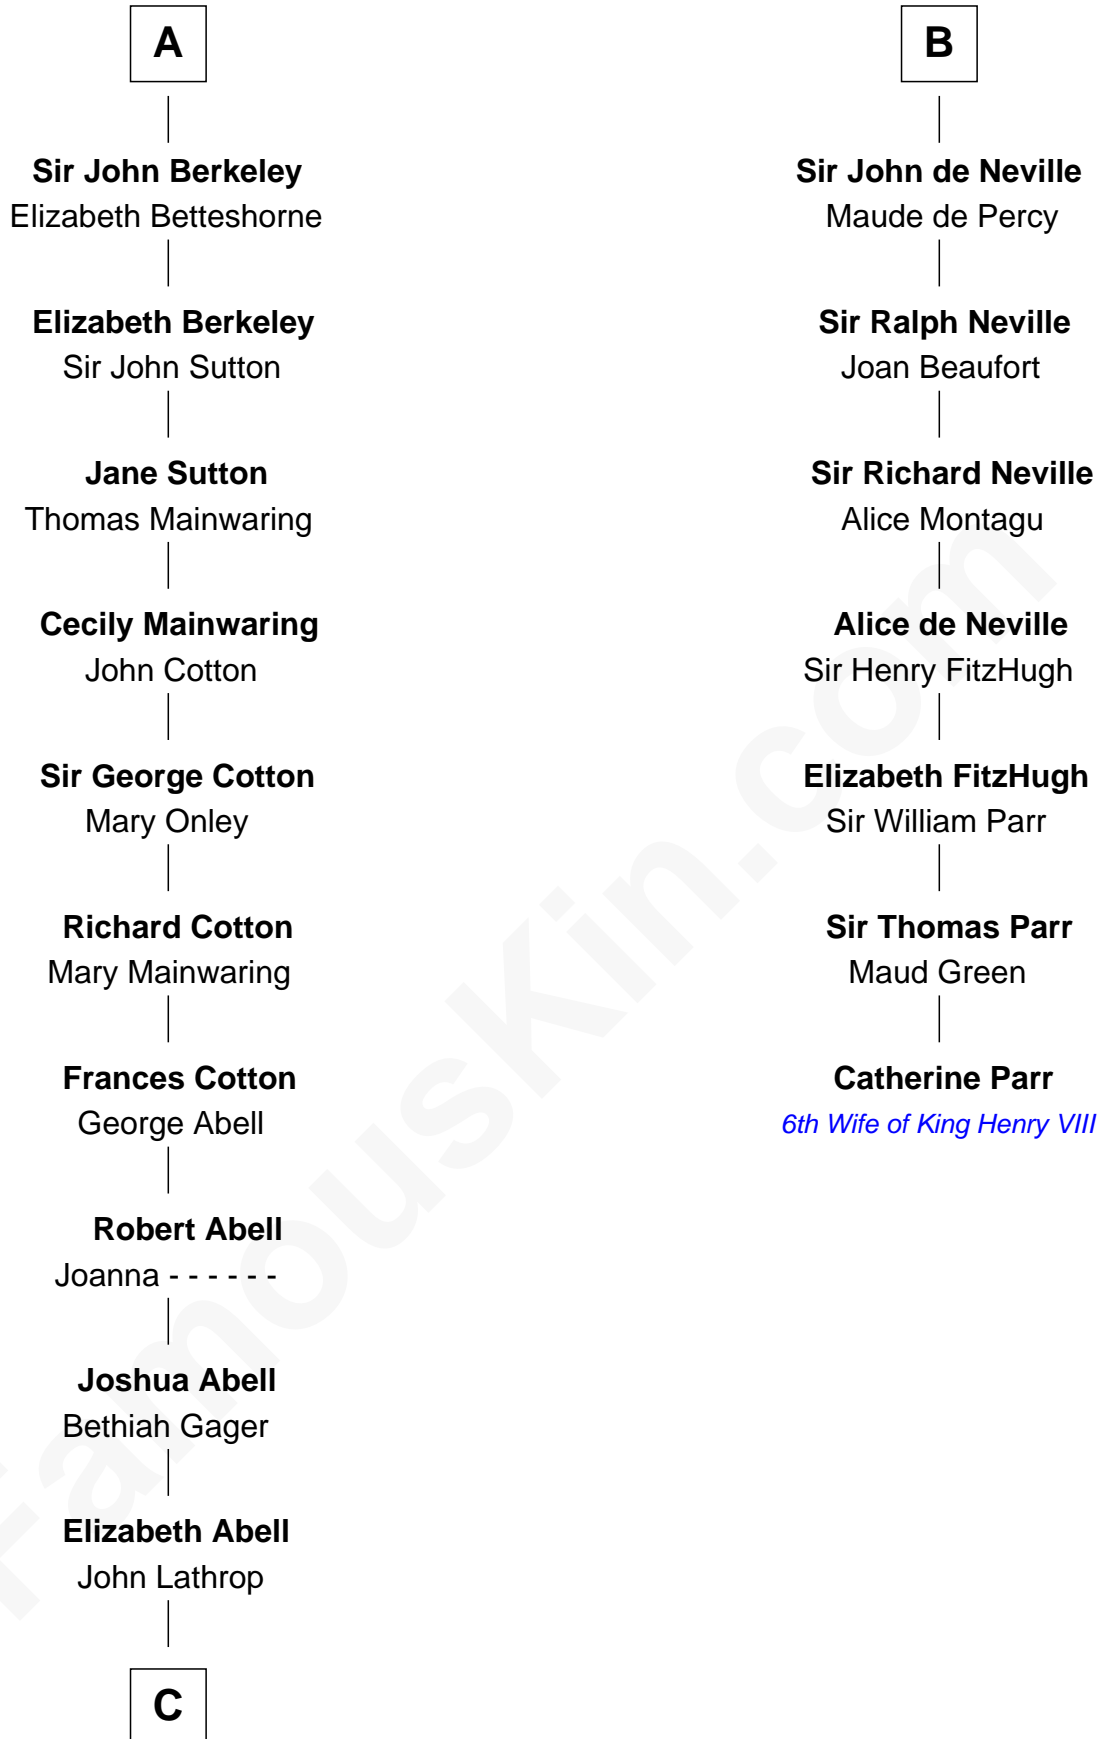

# FamousKin.com Relationship Chart of

**C. W. Post**

*Founder of Post Cereals*

13th cousin 7 times removed of

**Catherine Parr**

*6th Wife of King Henry VIII*

**C**

—  
**Azel Lathrop**  
Elizabeth Hyde

—  
**Erastus Lathrop**  
Sarah Bailey

—  
**Caroline Cushman Lathrop**  
Charles Rollin Post

—  
**C. W. Post**  
*Founder of Post Cereals*

FamousKin.com