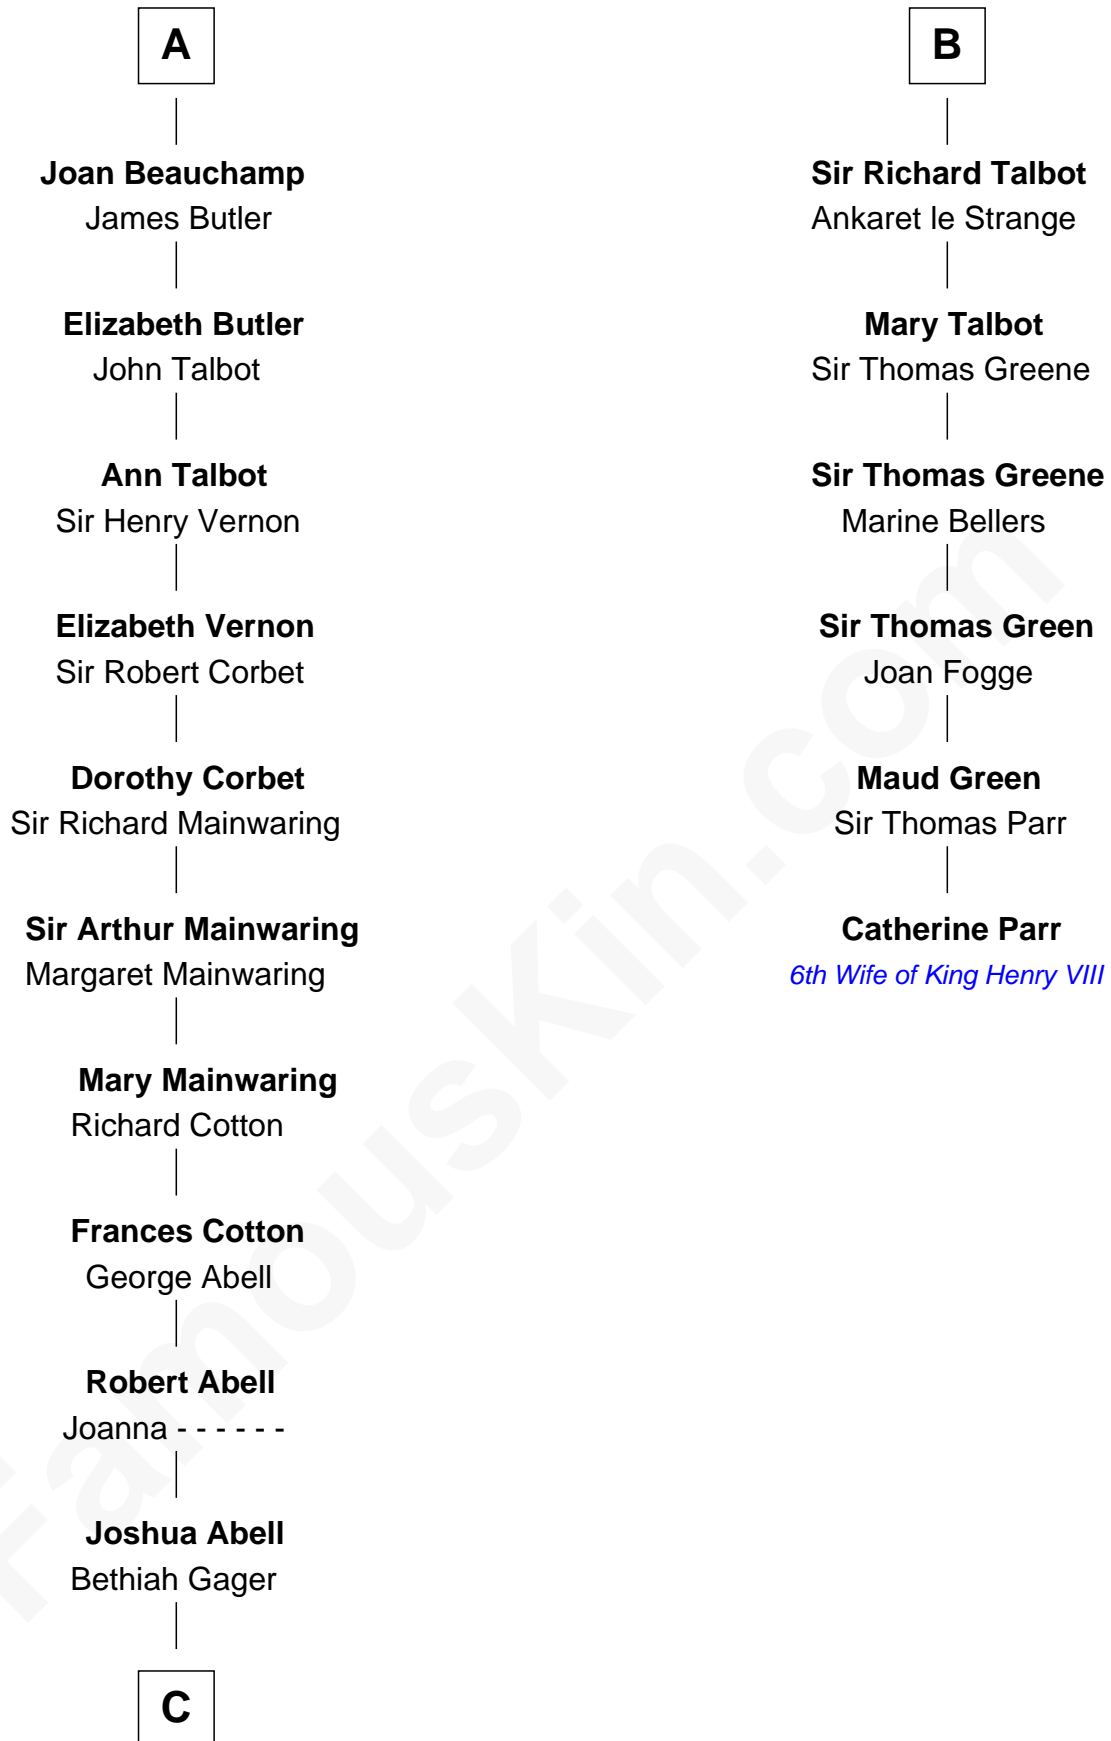

# FamousKin.com Relationship Chart of

**C. W. Post**

*Founder of Post Cereals*

12th cousin 9 times removed of

**Catherine Parr**

*6th Wife of King Henry VIII*

**Richard Fitzgilbert de Clare**  
Adeliza de Meschines

**C**

—  
**Elizabeth Abell**

John Lathrop

—  
**Azel Lathrop**

Elizabeth Hyde

—  
**Erastus Lathrop**

Sarah Bailey

—  
**Caroline Cushman Lathrop**