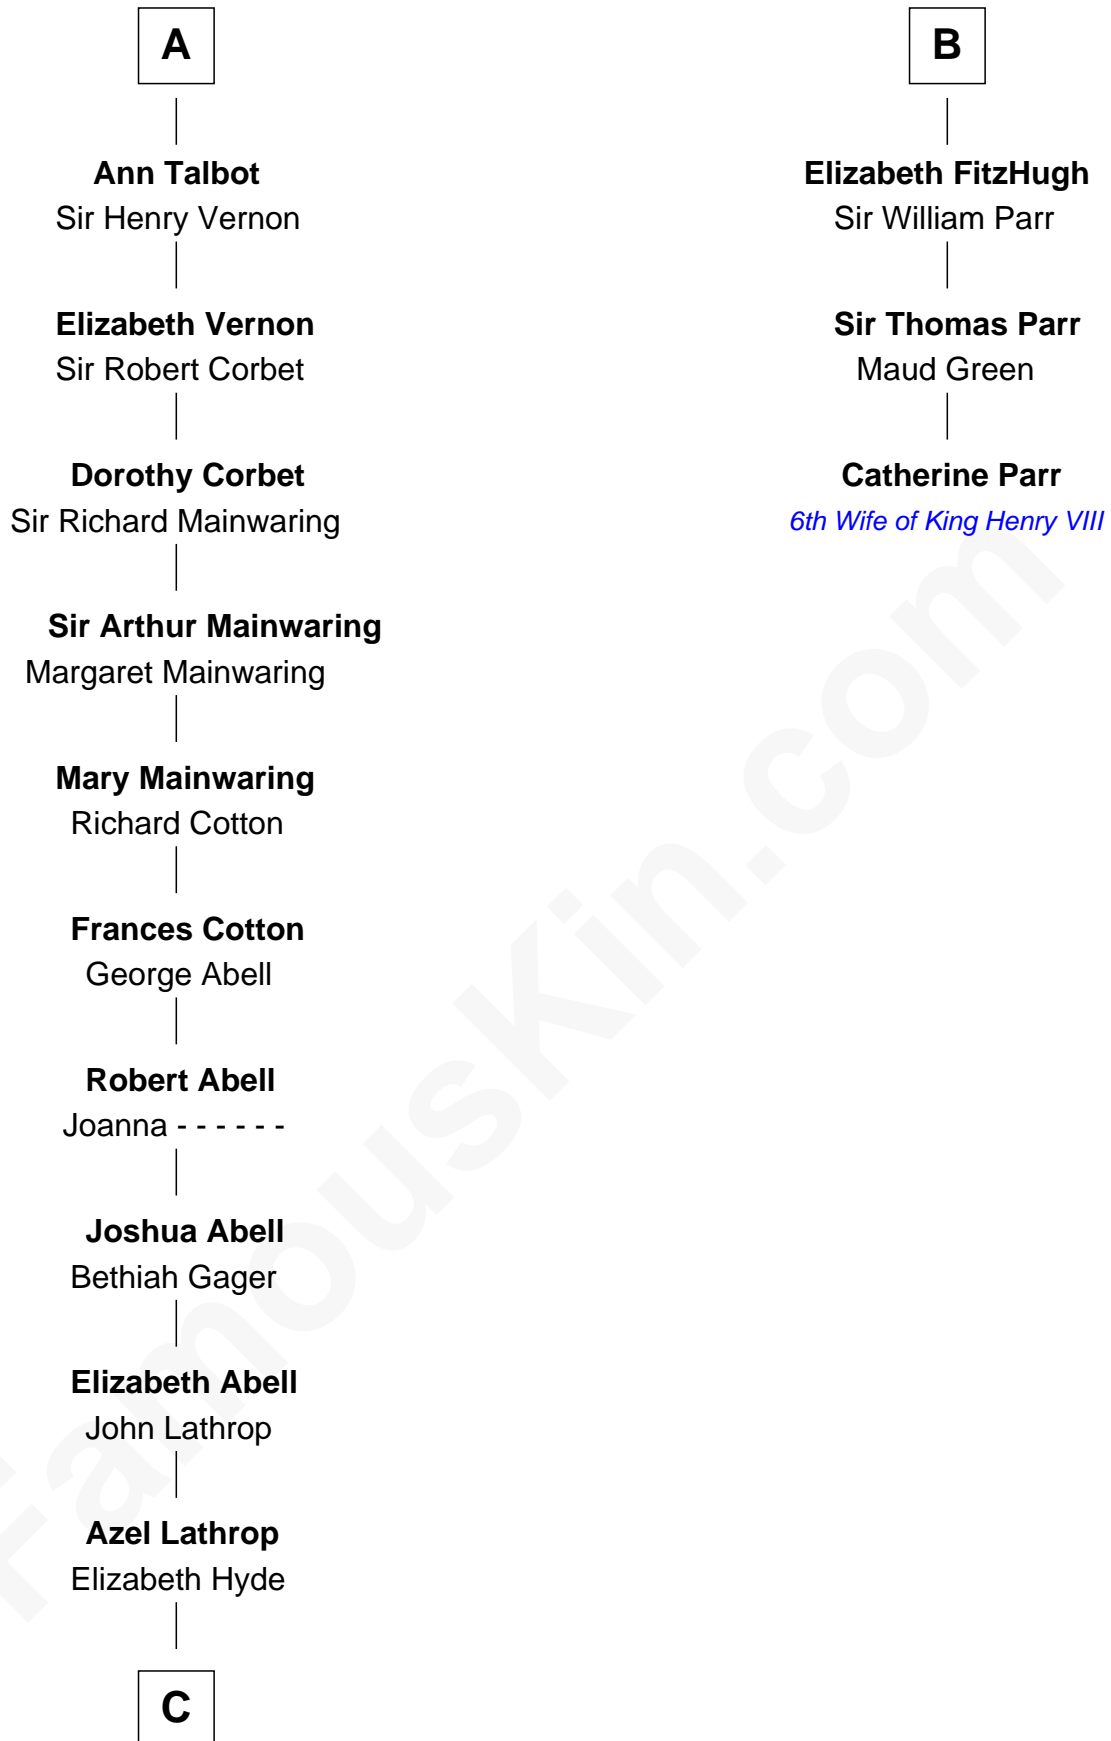

FamousKin.com Relationship Chart of

C. W. Post

Founder of Post Cereals

9th cousin 10 times removed of

Catherine Parr

6th Wife of King Henry VIII

Sir William de Ros

Lucy FitzPiers