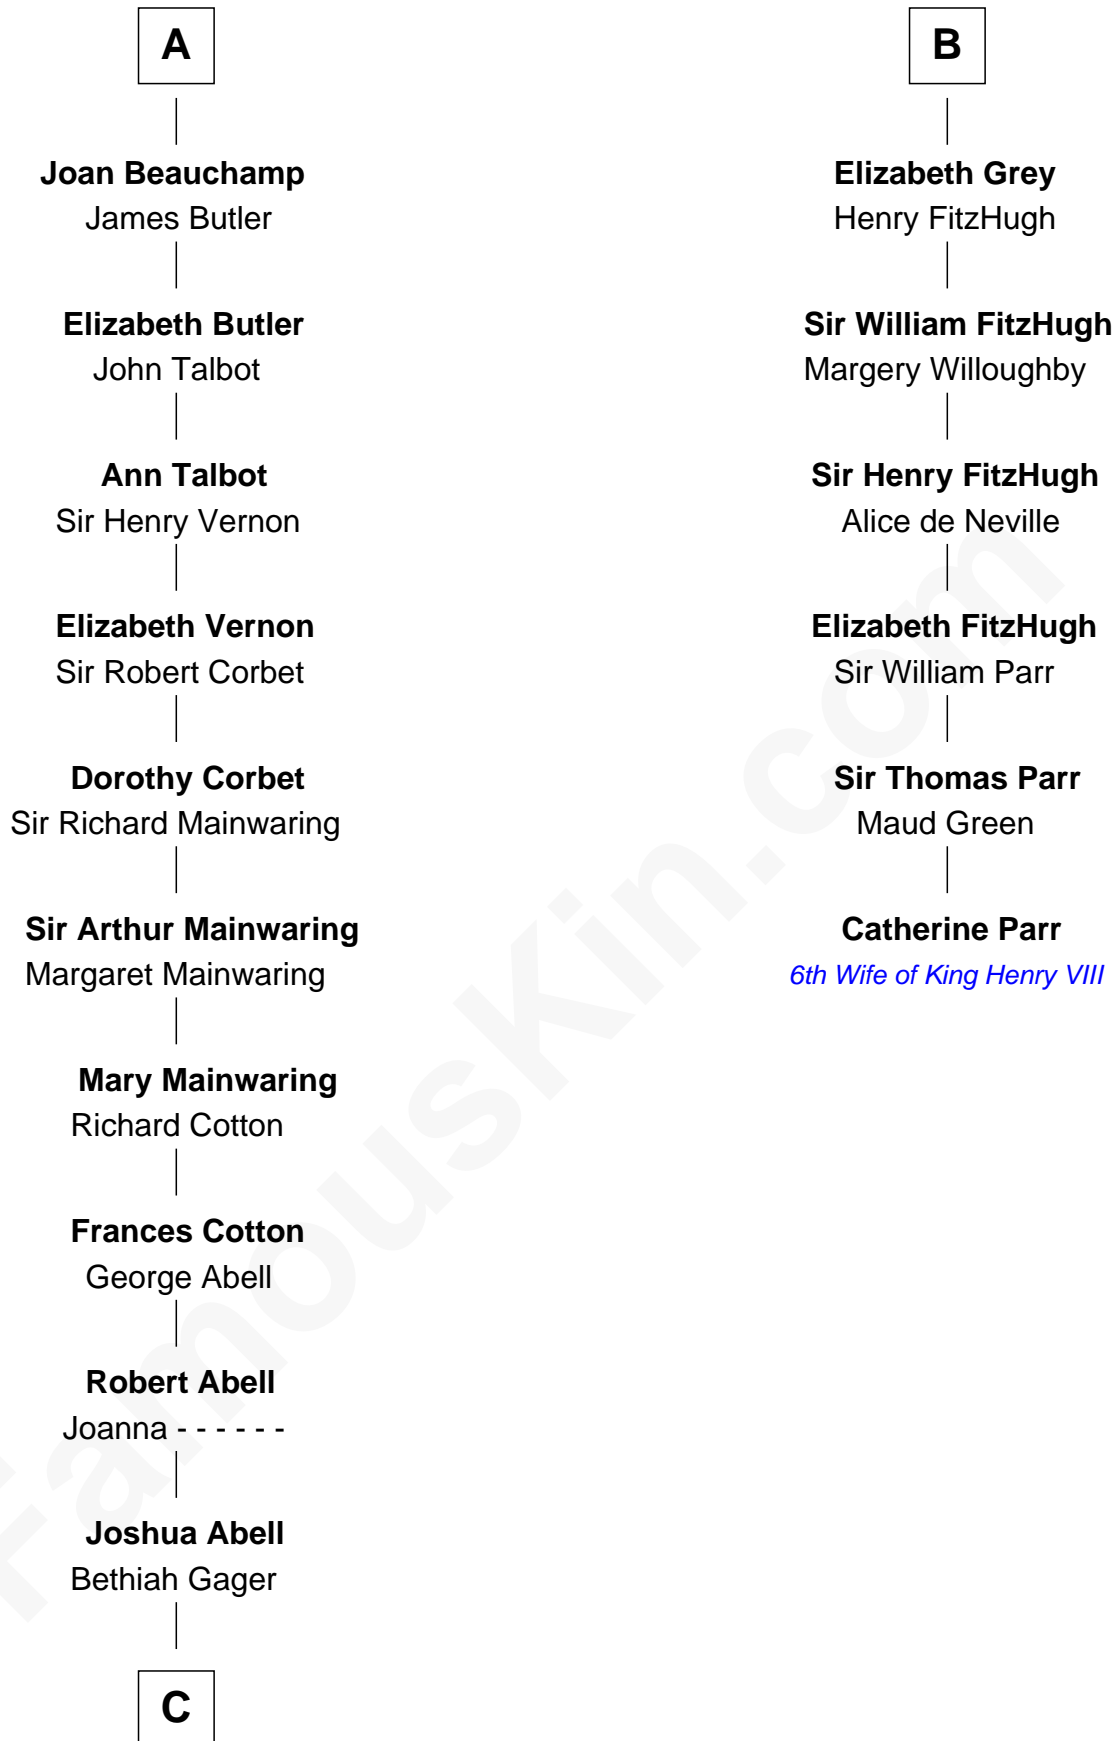

FamousKin.com Relationship Chart of

C. W. Post

Founder of Post Cereals

12th cousin 9 times removed of

Catherine Parr

6th Wife of King Henry VIII

Sir Ralph de Tony
Margaret Beaumont

C

—
Elizabeth Abell

John Lathrop

—
Azel Lathrop

Elizabeth Hyde

—
Erastus Lathrop

Sarah Bailey

—
Caroline Cushman Lathrop

Charles Rollin Post