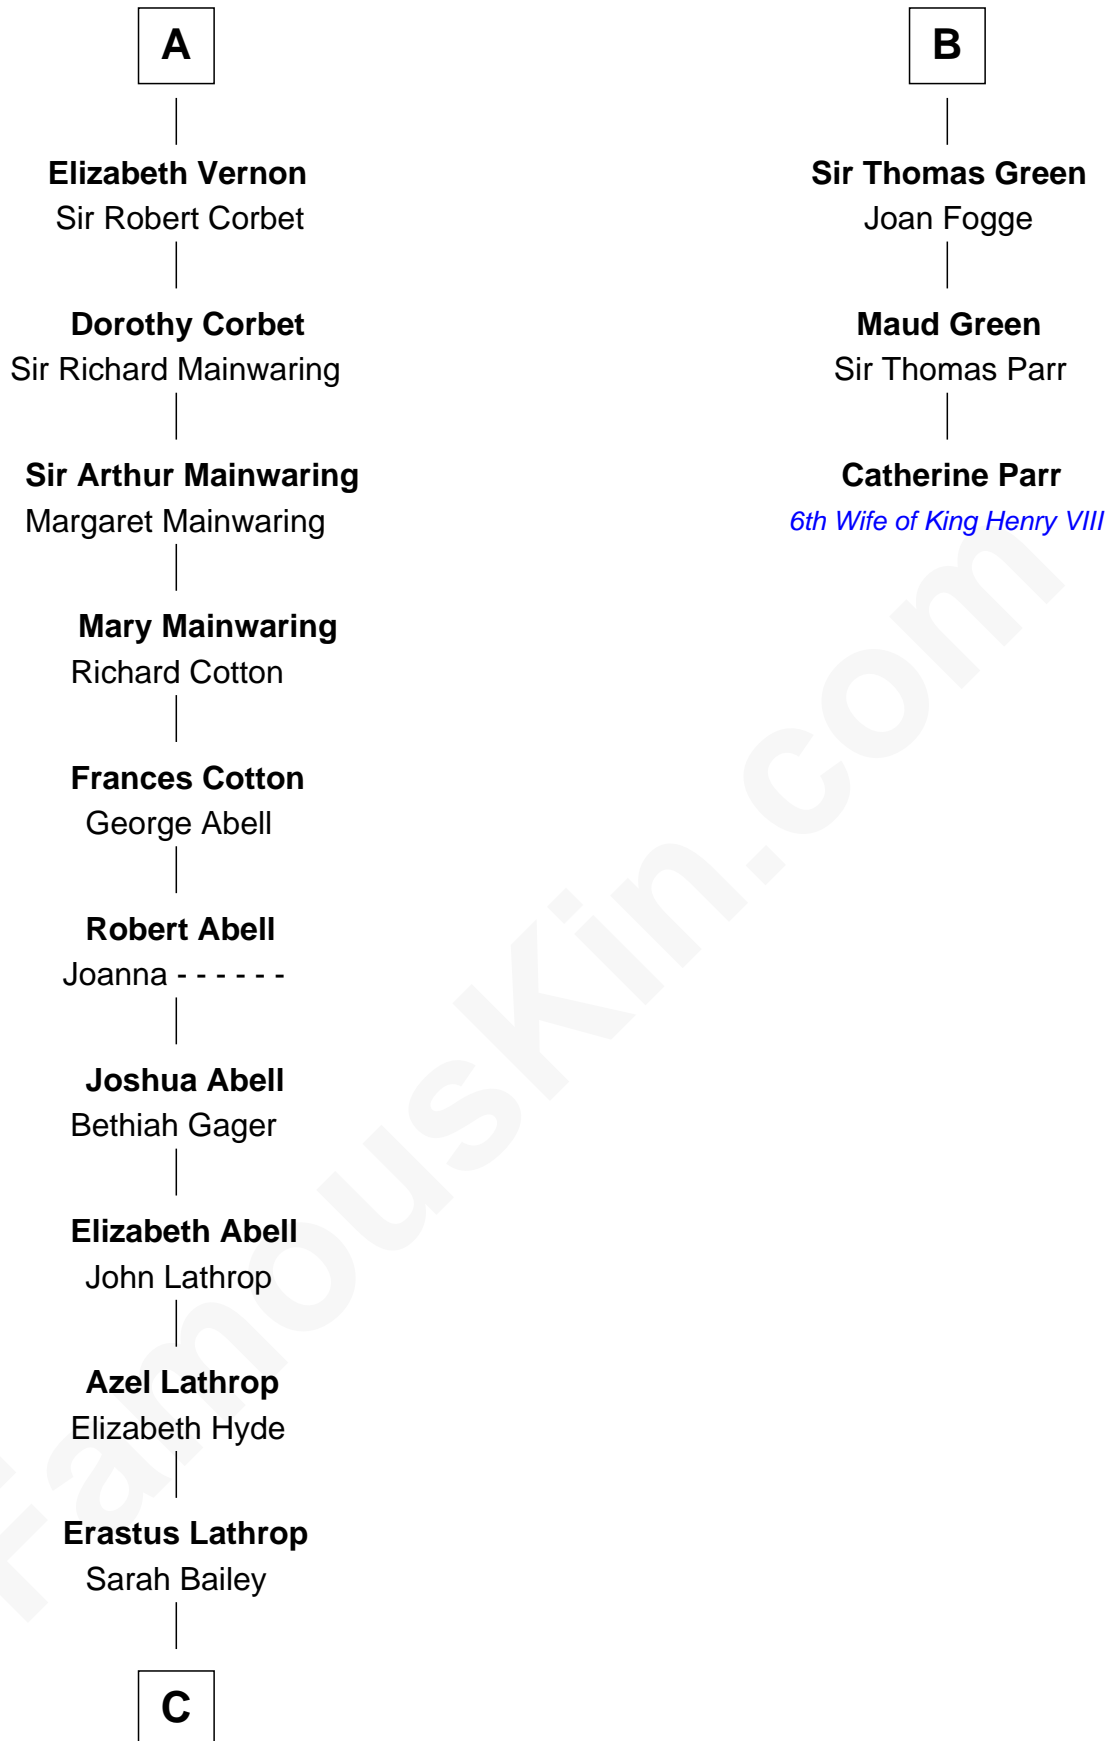

FamousKin.com Relationship Chart of

C. W. Post

Founder of Post Cereals

9th cousin 9 times removed of

Catherine Parr

6th Wife of King Henry VIII

C

—
Caroline Cushman Lathrop