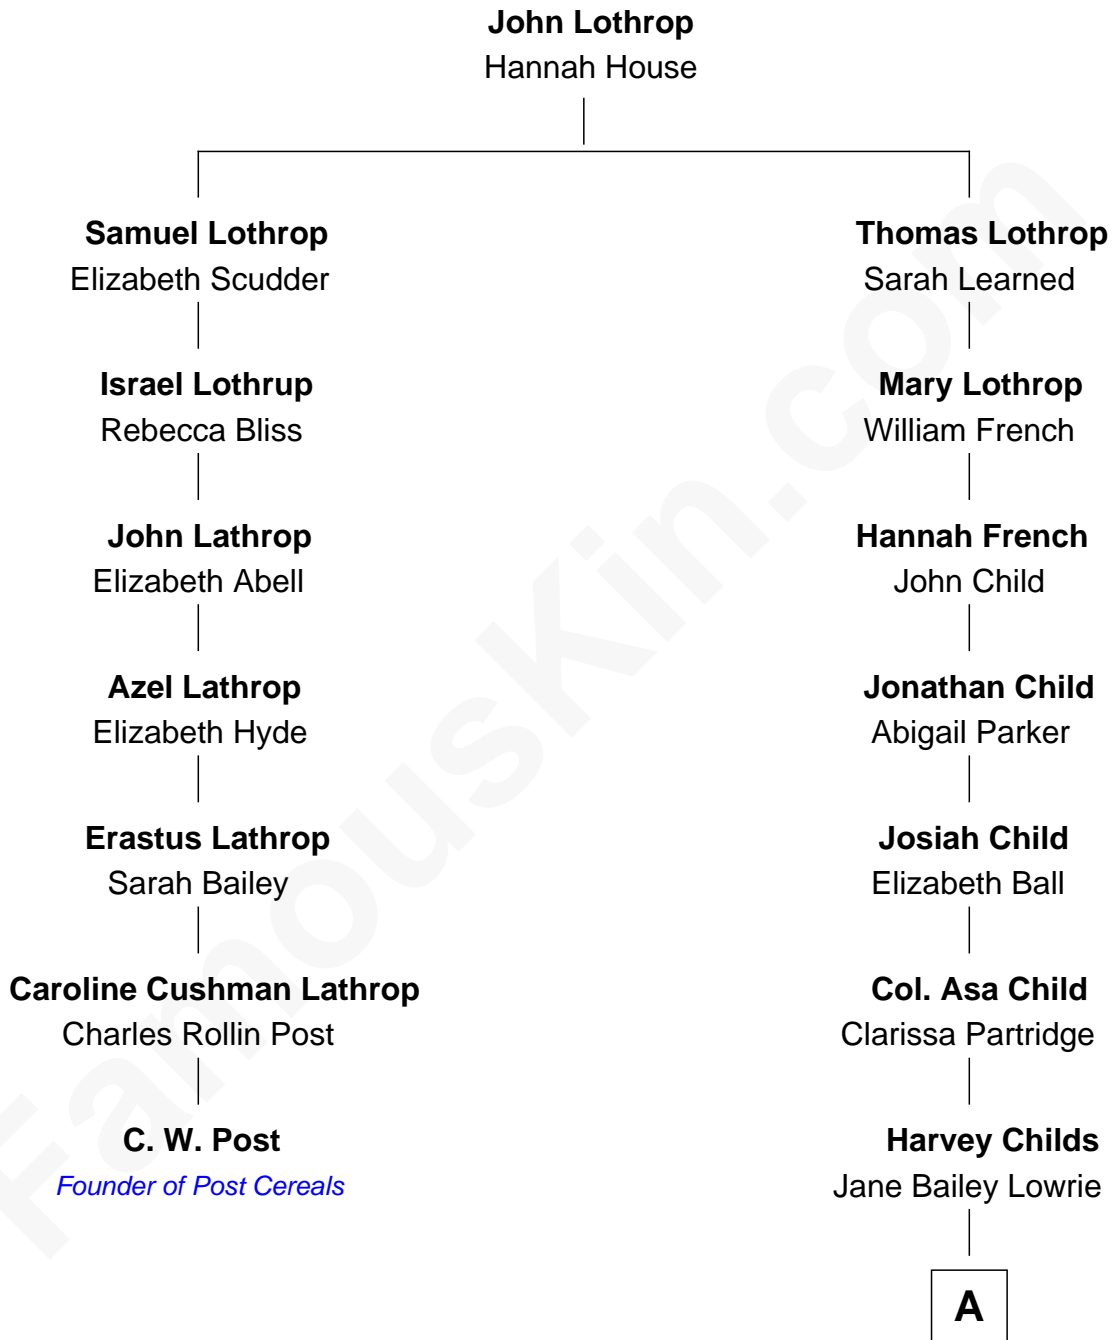

FamousKin.com Relationship Chart of

C. W. Post

Founder of Post Cereals

6th cousin 5 times removed of

Maggie Gyllenhaal

Movie Actress

A

—
Walter Cameron Childs

Edith Worcester Smith

—
Geoffrey Stafford Childs

Olivia Hughes Waelchli

—
Virginia Lowrie Childs

Hugh Anders Gyllenhaal

—
Stephen Roark Gyllenhaal

Naomi Achs

—
Maggie Gyllenhaal