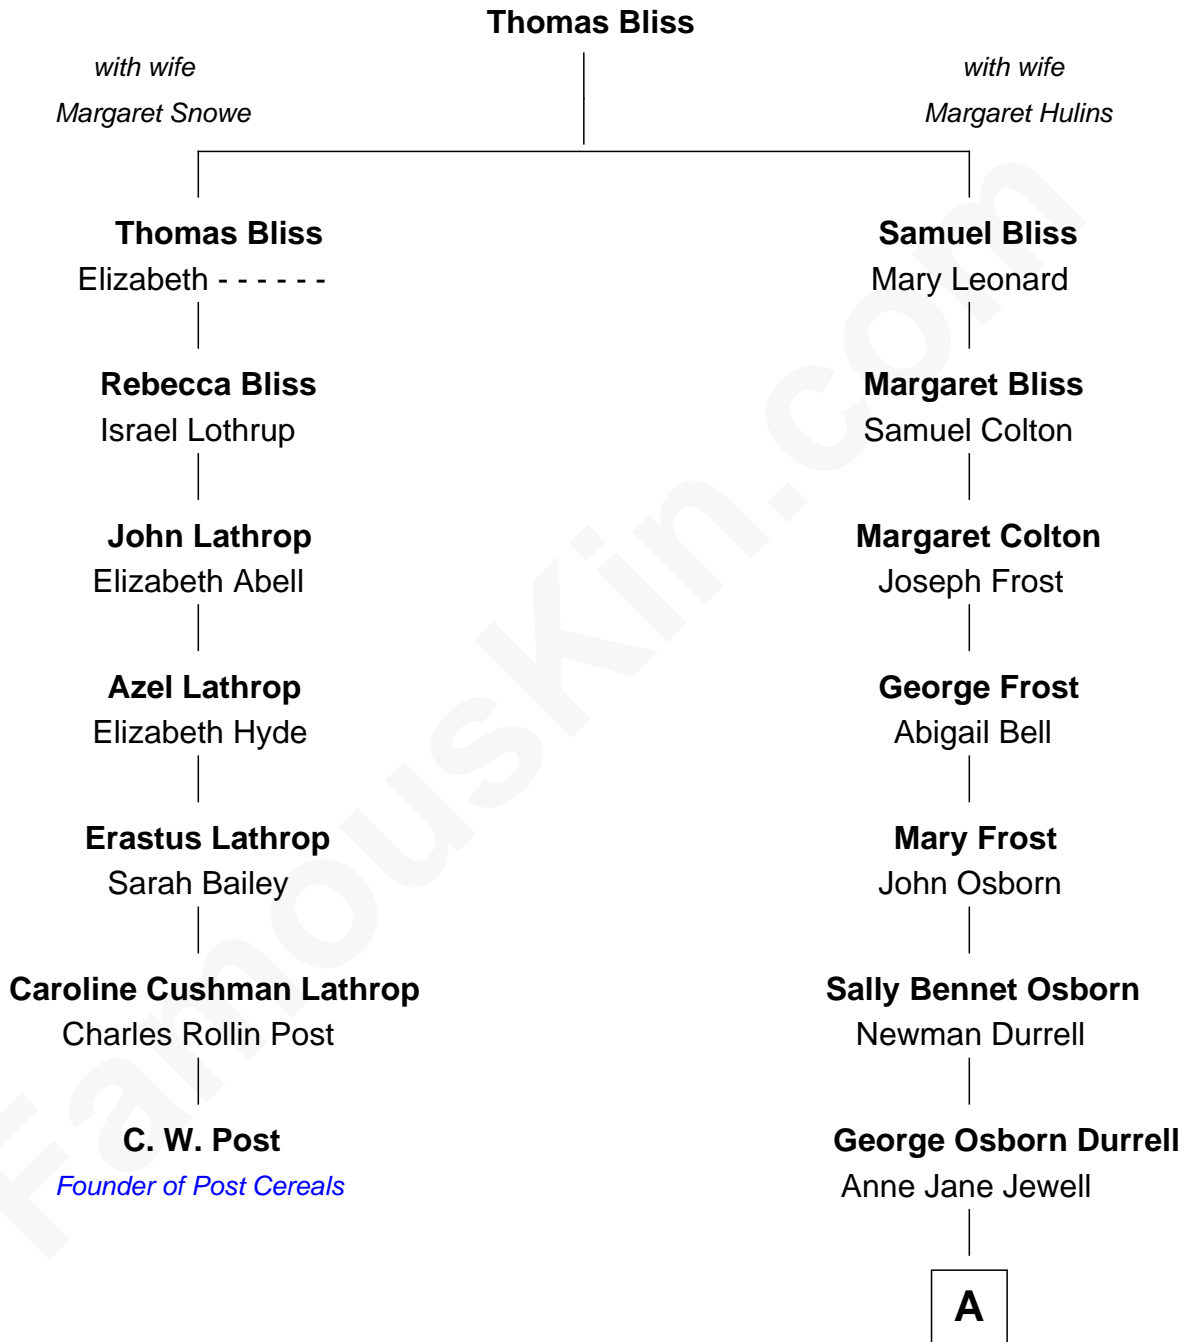

FamousKin.com Relationship Chart of

C. W. Post

Founder of Post Cereals

6th cousin 3 times removed of

Lucille Ball

TV Actress - "I Love Lucy"

A

—
Nellie Rebecca Durrell

Jasper Clinton Ball

—
Henry Durrell Ball

Desiree Evelyn Hunt

—
Lucille Ball

TV Actress - "I Love Lucy"

FamousKin.com