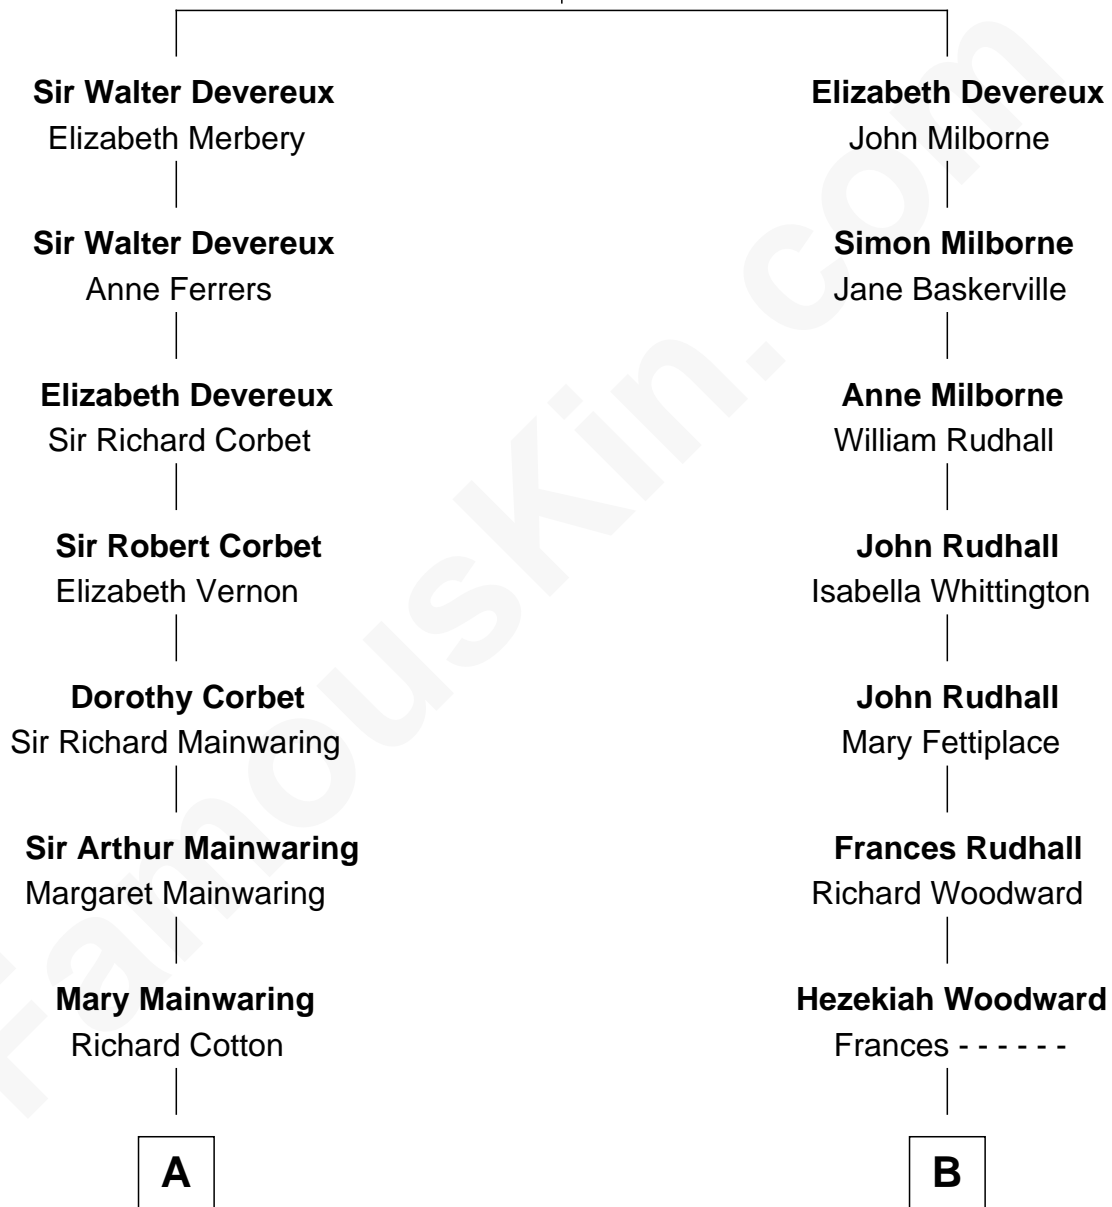

# FamousKin.com Relationship Chart of

**C. W. Post**

*Founder of Post Cereals*

14th cousin 5 times removed of

**Brian Wilson**

*Co-Founder of The Beach Boys*

**Sir Walter Devereux**

Elizabeth Bromwich

C

**William Coral Wilson**

Edith Sophia Sthole

**Murray Gage Wilson**

Audree Neva Korthof

**Brian Wilson**

*Co-Founder of The Beach Boys*

FamousKin.com