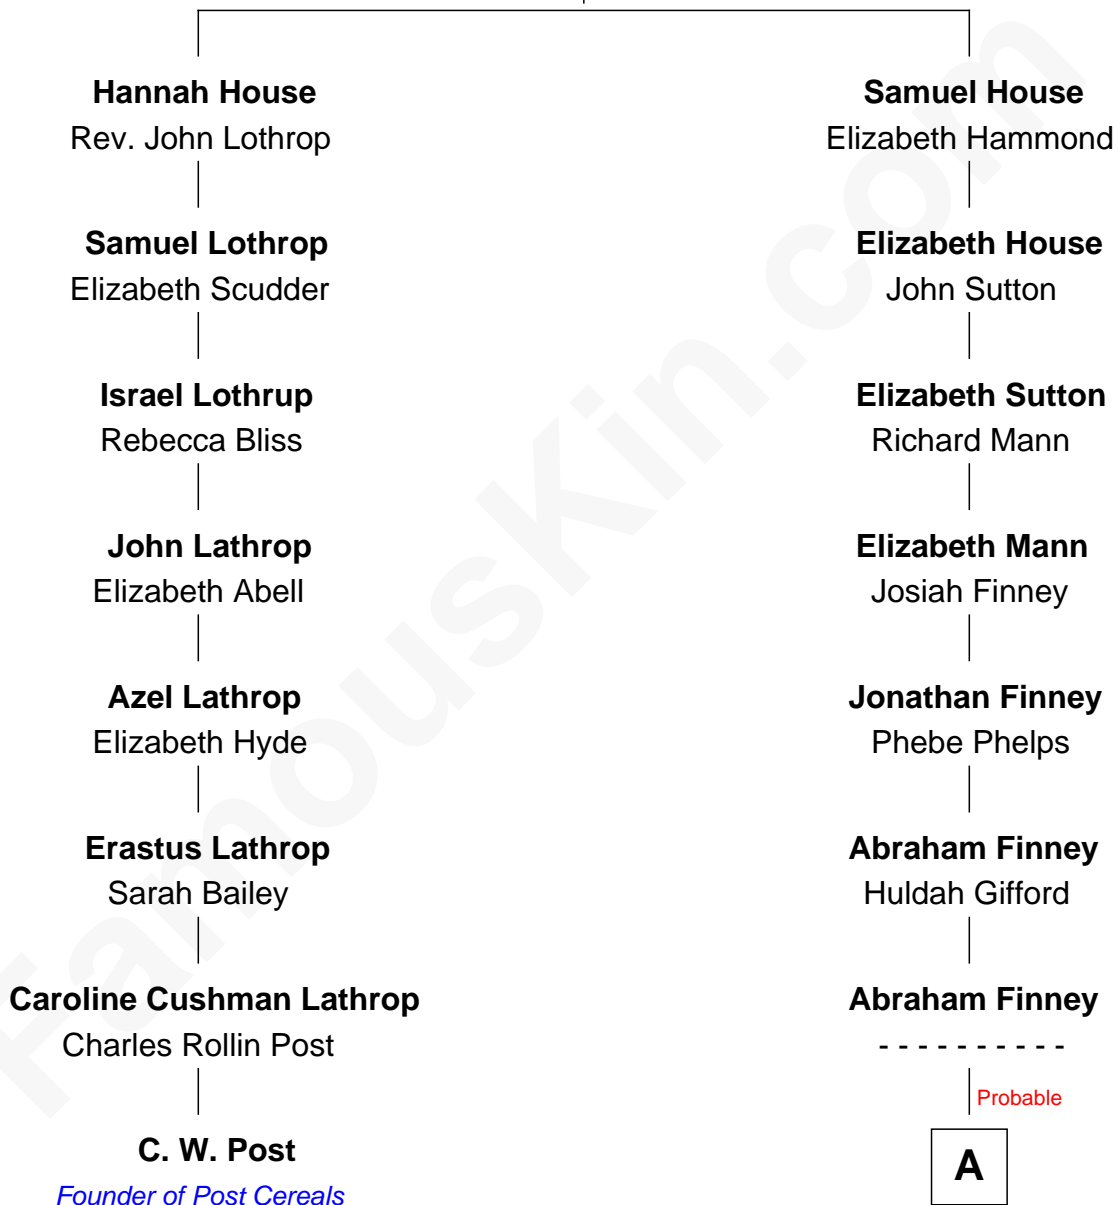

# FamousKin.com Relationship Chart of

**C. W. Post**

*Founder of Post Cereals*

7th cousin 4 times removed of

**Brian Wilson**

*Co-Founder of The Beach Boys*

**Rev. John House**

Alice - - - - -

**A**

**Eli Barnum Finney**  
Ellen Celia Coughlin

**Albert H. Finney**  
Elnora Brass

**Ruth Edna Finney**  
Carl Arie Korthof

**Audree Neva Korthof**  
Murray Gage Wilson

**Brian Wilson**

*Co-Founder of The Beach Boys*