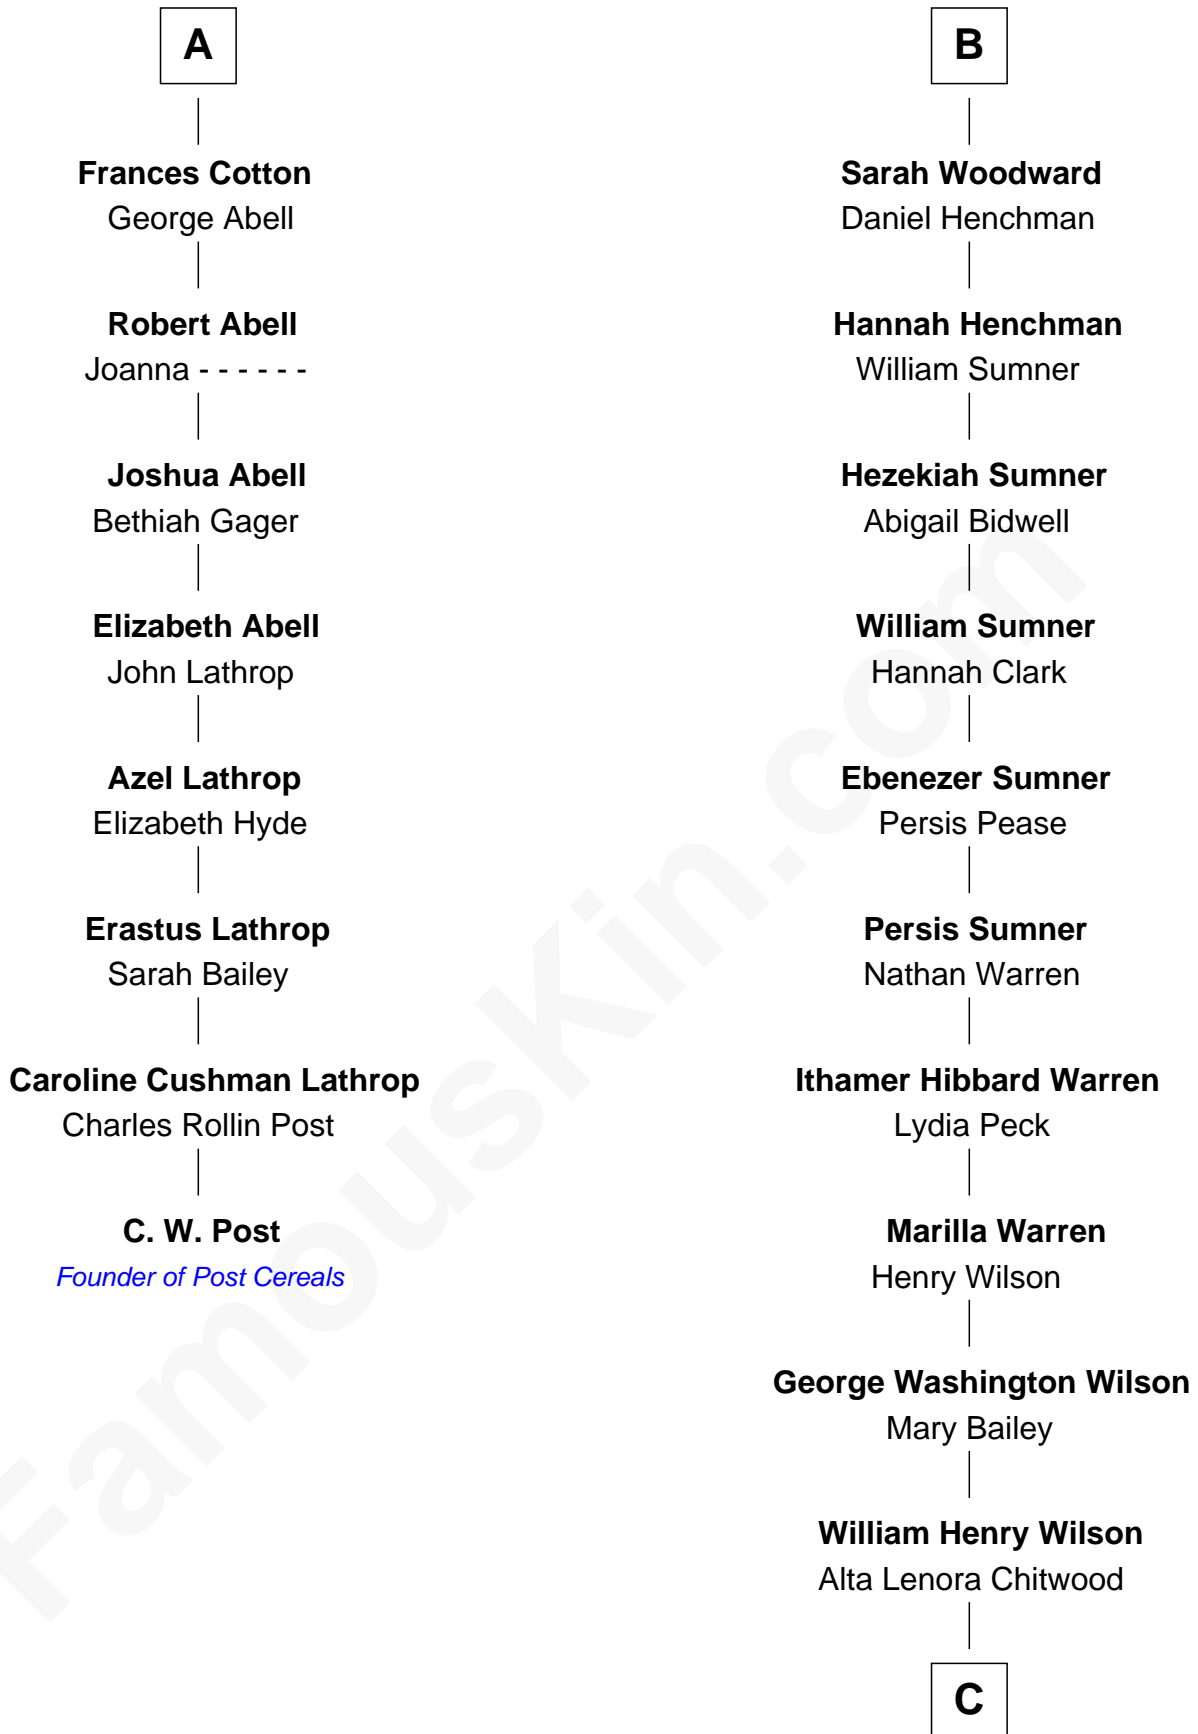

# FamousKin.com Relationship Chart of

**C. W. Post**

*Founder of Post Cereals*

14th cousin 5 times removed of

**Dennis Wilson**

*Co-Founder of The Beach Boys*

**Sir Walter Devereux**

Elizabeth Bromwich

C

William Coral Wilson

Edith Sophia Sthole

Murray Gage Wilson

Audree Neva Korthof

Dennis Wilson

*Co-Founder of The Beach Boys*

FamousKin.com