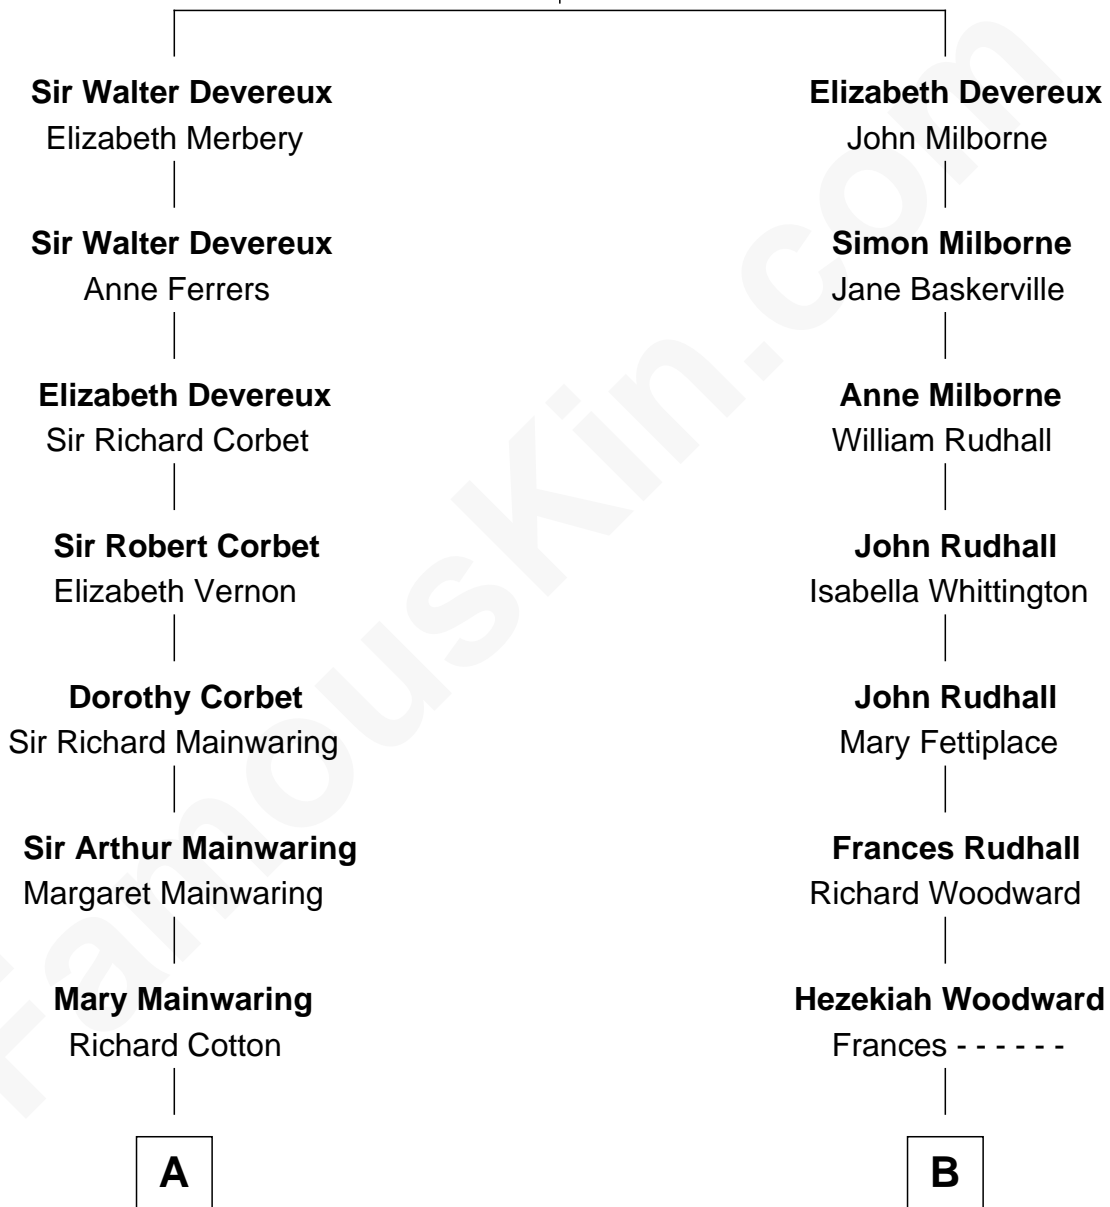

# FamousKin.com Relationship Chart of

**C. W. Post**

*Founder of Post Cereals*

14th cousin 5 times removed of

**Dennis Wilson**

*Co-Founder of The Beach Boys*

**Sir Walter Devereux**

Elizabeth Bromwich

C

William Coral Wilson

Edith Sophia Sthole

Murray Gage Wilson

Audree Neva Korthof

Dennis Wilson

*Co-Founder of The Beach Boys*

FamousKin.com