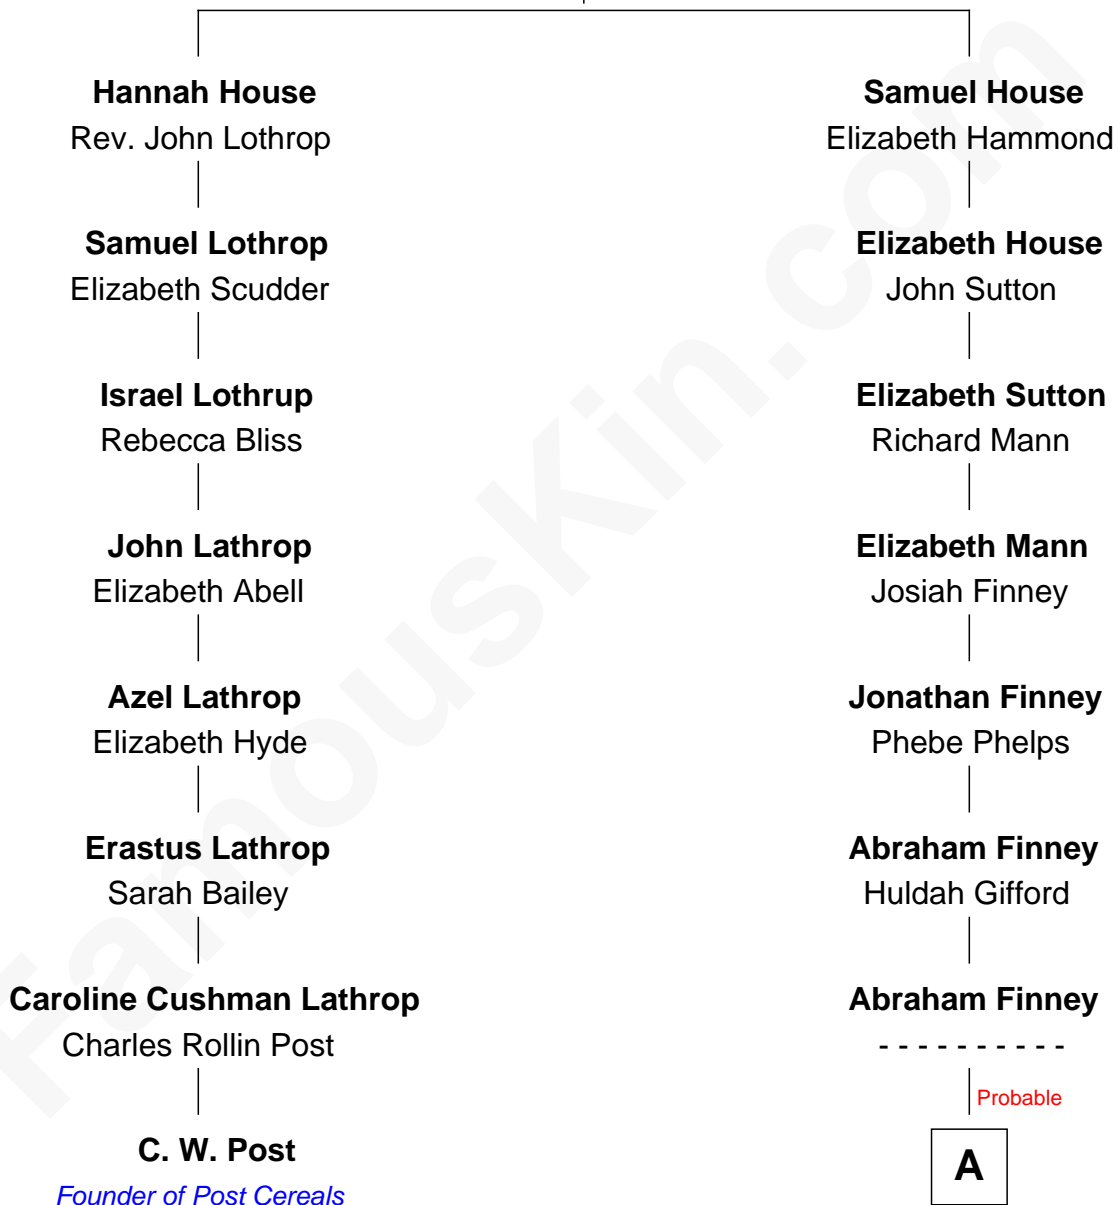

# FamousKin.com Relationship Chart of

**C. W. Post**

*Founder of Post Cereals*

7th cousin 4 times removed of

**Dennis Wilson**

*Co-Founder of The Beach Boys*

**Rev. John House**

Alice - - - - -

**A**

—  
**Eli Barnum Finney**  
Ellen Celia Coughlin

—  
**Albert H. Finney**  
Elnora Brass

—  
**Ruth Edna Finney**  
Carl Arie Korthof

—  
**Audree Neva Korthof**  
Murray Gage Wilson

—  
**Dennis Wilson**