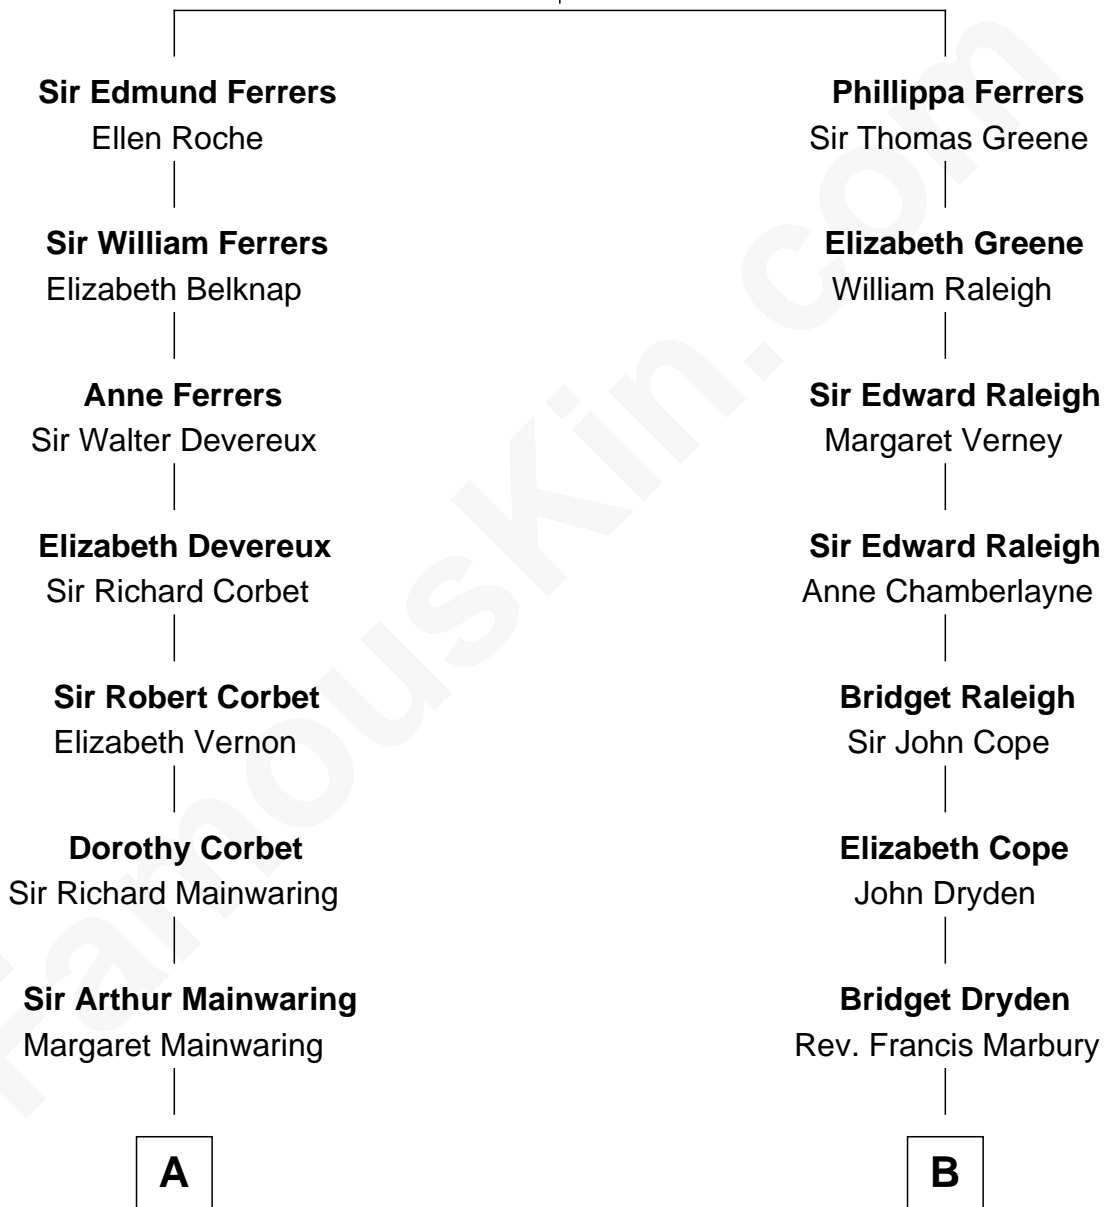

FamousKin.com Relationship Chart of

C. W. Post

Founder of Post Cereals

15th cousin 5 times removed of

Jeb Bush

43rd Governor of Florida

Robert de Ferrers
Margaret Despencer

C

Samuel Prescott Bush

Flora Sheldon

Prescott Sheldon Bush

Dorothy Wear Walker

George Herbert Walker Bush

Barbara Pierce

Jeb Bush

43rd Governor of Florida