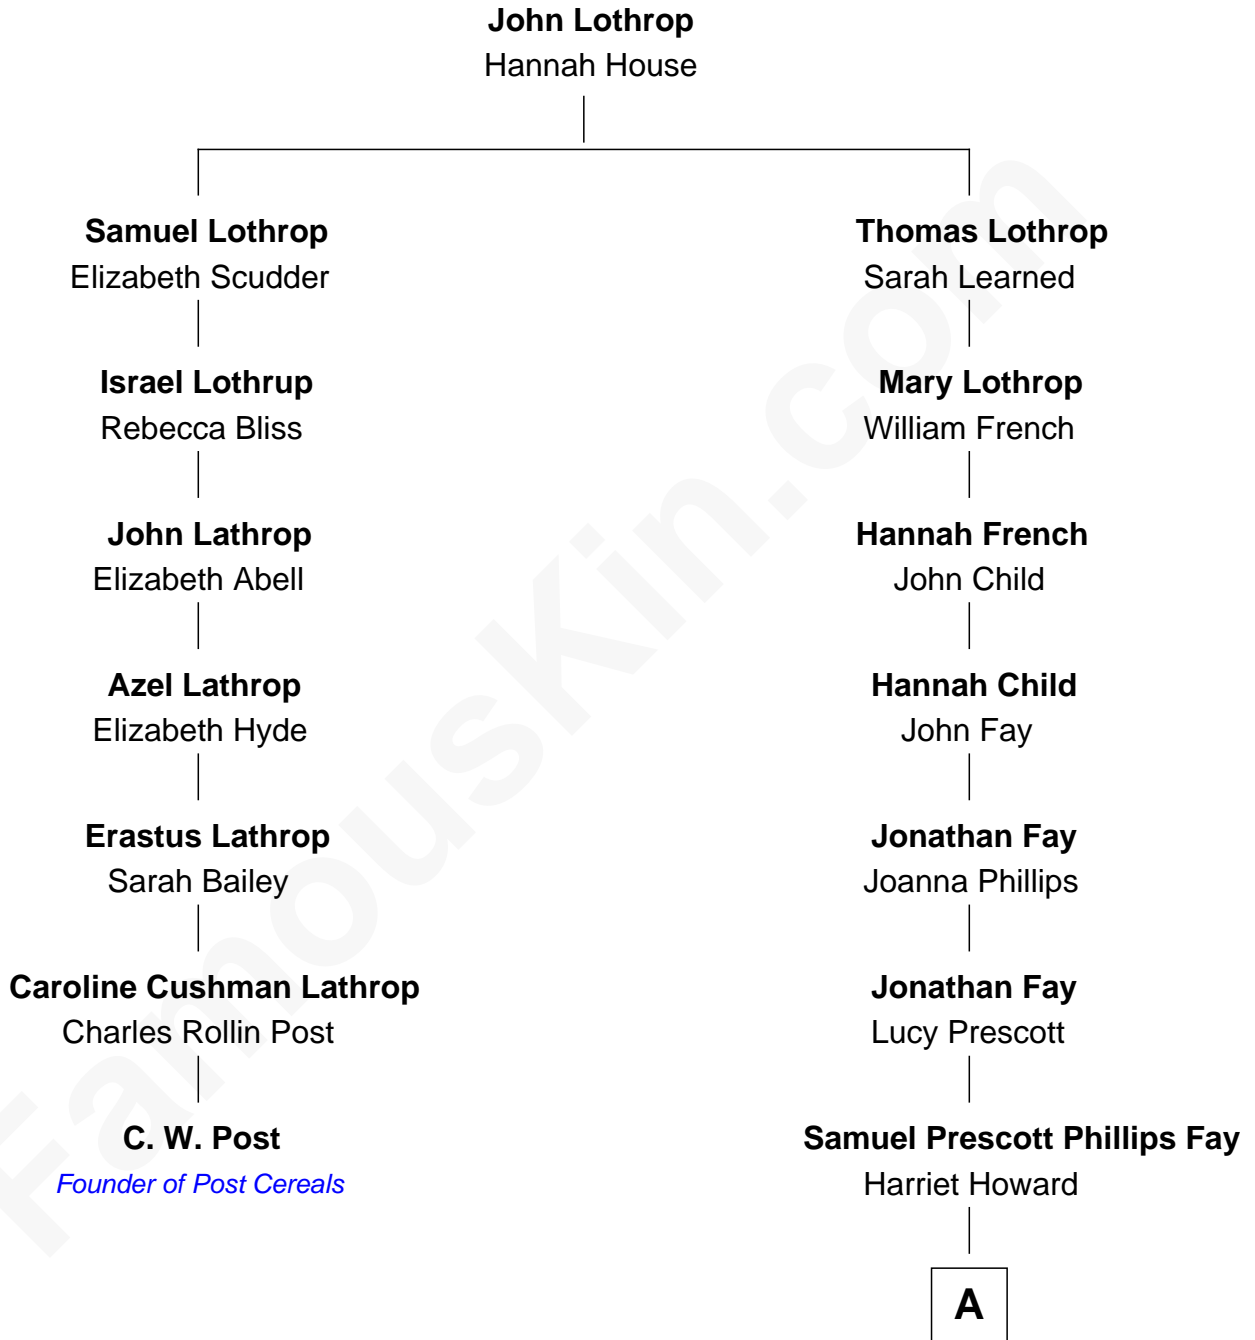

# FamousKin.com Relationship Chart of

**C. W. Post**

*Founder of Post Cereals*

6th cousin 6 times removed of

**Jeb Bush**

*43rd Governor of Florida*

**A**

—  
**Samuel Howard Fay**  
Susan Montfort Shellman

—  
**Harriet Eleanor Fay**  
Rev. James Smith Bush

—  
**Samuel Prescott Bush**  
Flora Sheldon

—  
**Prescott Sheldon Bush**  
Dorothy Wear Walker

—  
**George Herbert Walker Bush**  
Barbara Pierce

—  
**Jeb Bush**  
*43rd Governor of Florida*