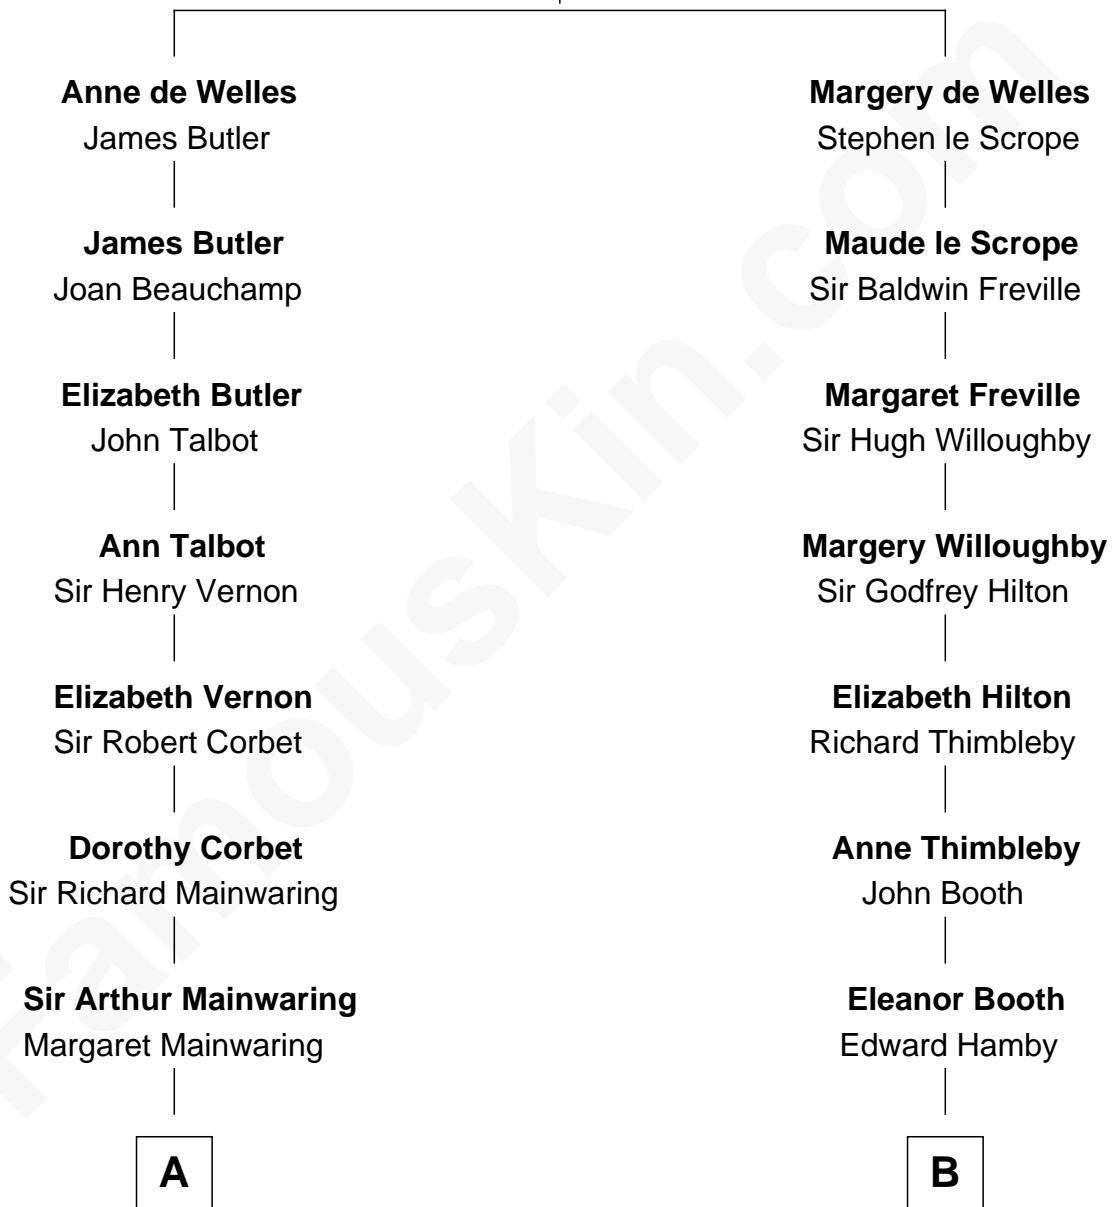

FamousKin.com Relationship Chart of

C. W. Post

Founder of Post Cereals

15th cousin 6 times removed of

Jeb Bush

43rd Governor of Florida

John de Welles

Maud de Roos

C

Harriet Eleanor Fay
Rev. James Smith Bush

Samuel Prescott Bush
Flora Sheldon

Prescott Sheldon Bush
Dorothy Wear Walker

George Herbert Walker Bush
Barbara Pierce

Jeb Bush
43rd Governor of Florida

FamousKin.com