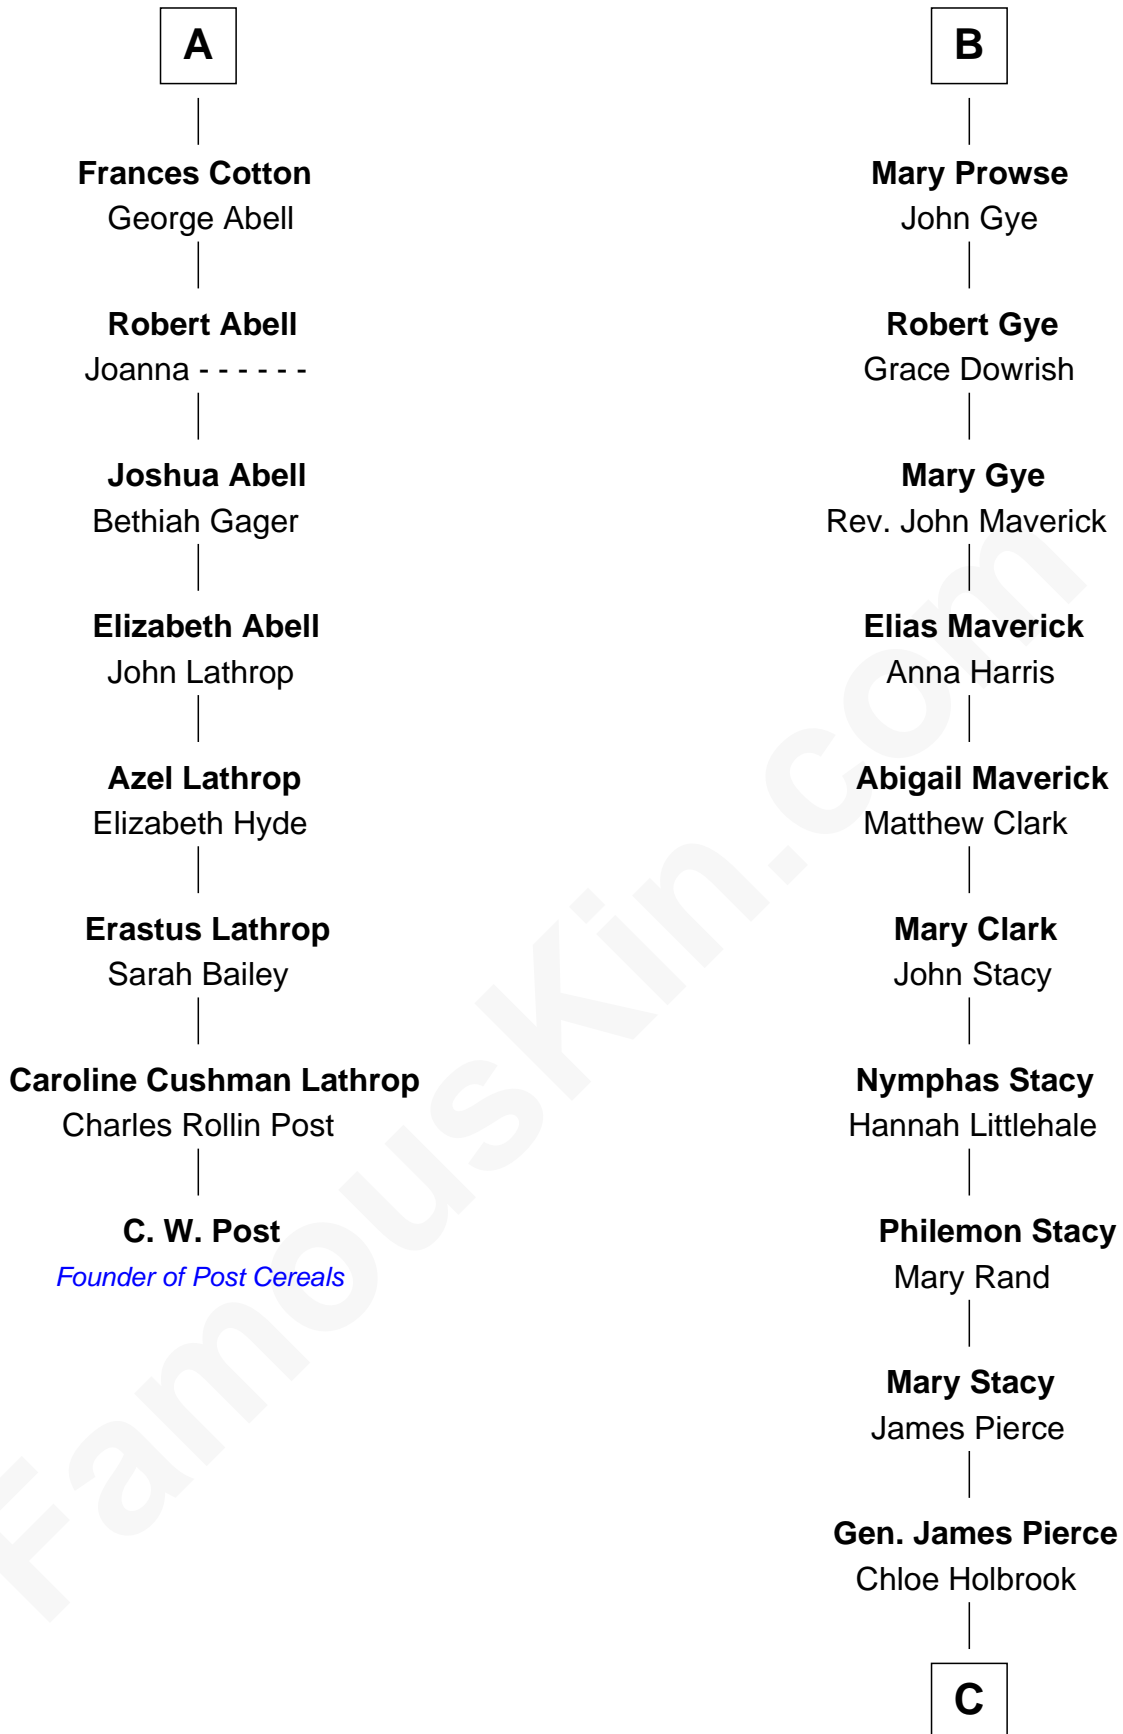

# FamousKin.com Relationship Chart of

**C. W. Post**

*Founder of Post Cereals*

14th cousin 7 times removed of

**Jeb Bush**

*43rd Governor of Florida*

**Sir Maurice de Berkeley**

Eve la Zouche

**Cecily Mainwaring**

John Cotton

**Sir George Cotton**

Mary Onley

**Richard Cotton**

Mary Mainwaring

**A**

**Milicent de Berkeley**

Sir John Bayntun

**Henry Bayntun**

- - - - -

**Jane Bayntun**

Thomas Prowse

**B**

**C**

Jonas James Pierce

Kate Pritzel

Scott Pierce

Mabel Marvin

Marvin Pierce

Pauline Robinson

Barbara Pierce

George Herbert Walker Bush

Jeb Bush