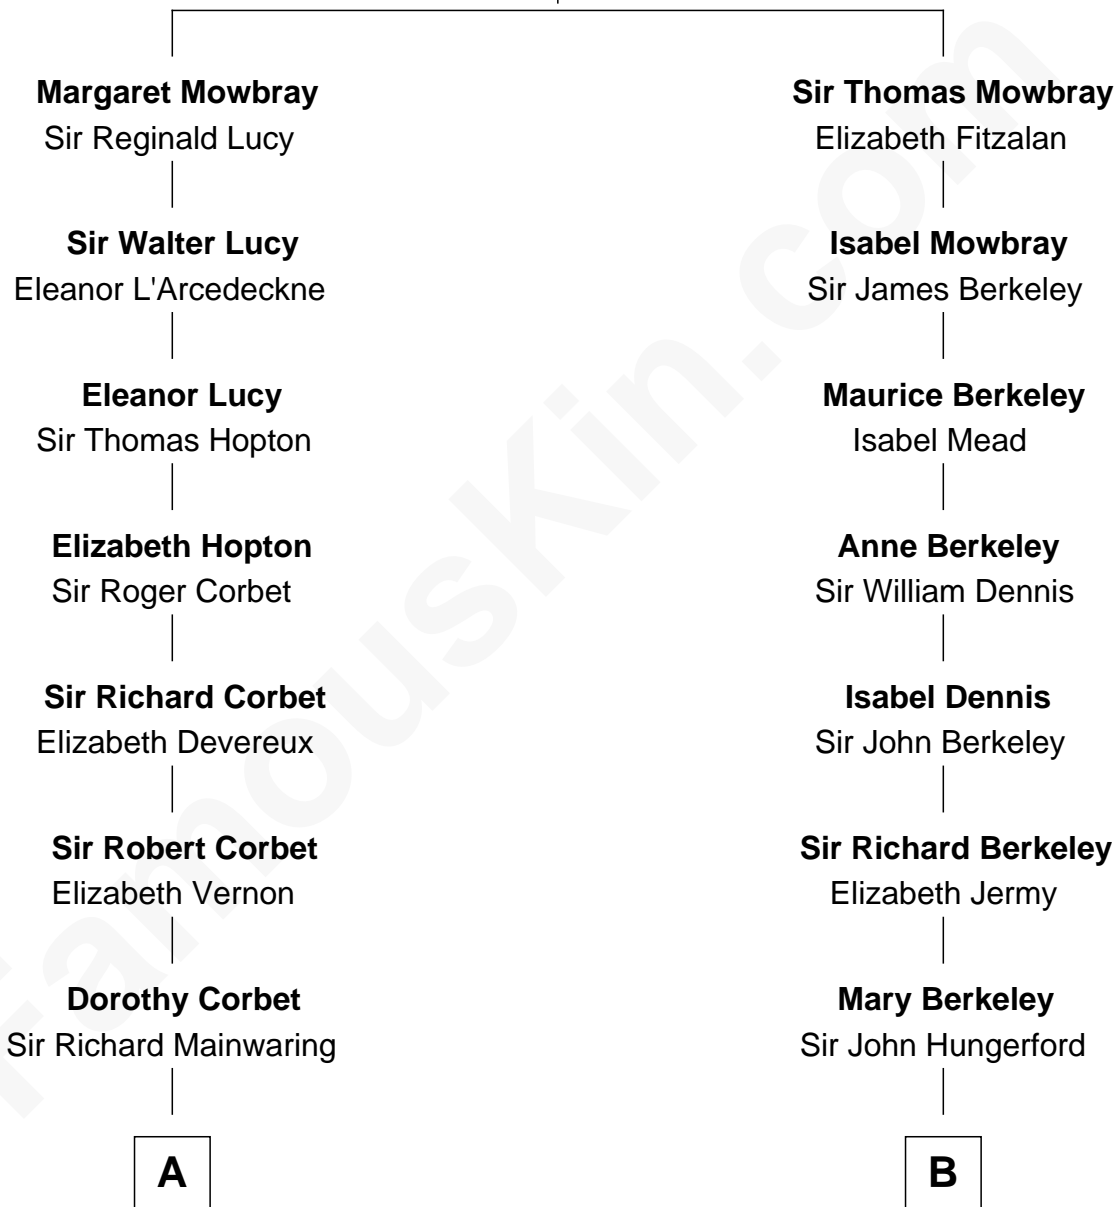

FamousKin.com Relationship Chart of

C. W. Post

Founder of Post Cereals

16th cousin 4 times removed of

Jeb Bush

43rd Governor of Florida

John de Mowbray
Elizabeth de Segrave

C

Samuel Prescott Bush

Flora Sheldon

Prescott Sheldon Bush

Dorothy Wear Walker

George Herbert Walker Bush

Barbara Pierce

Jeb Bush

43rd Governor of Florida