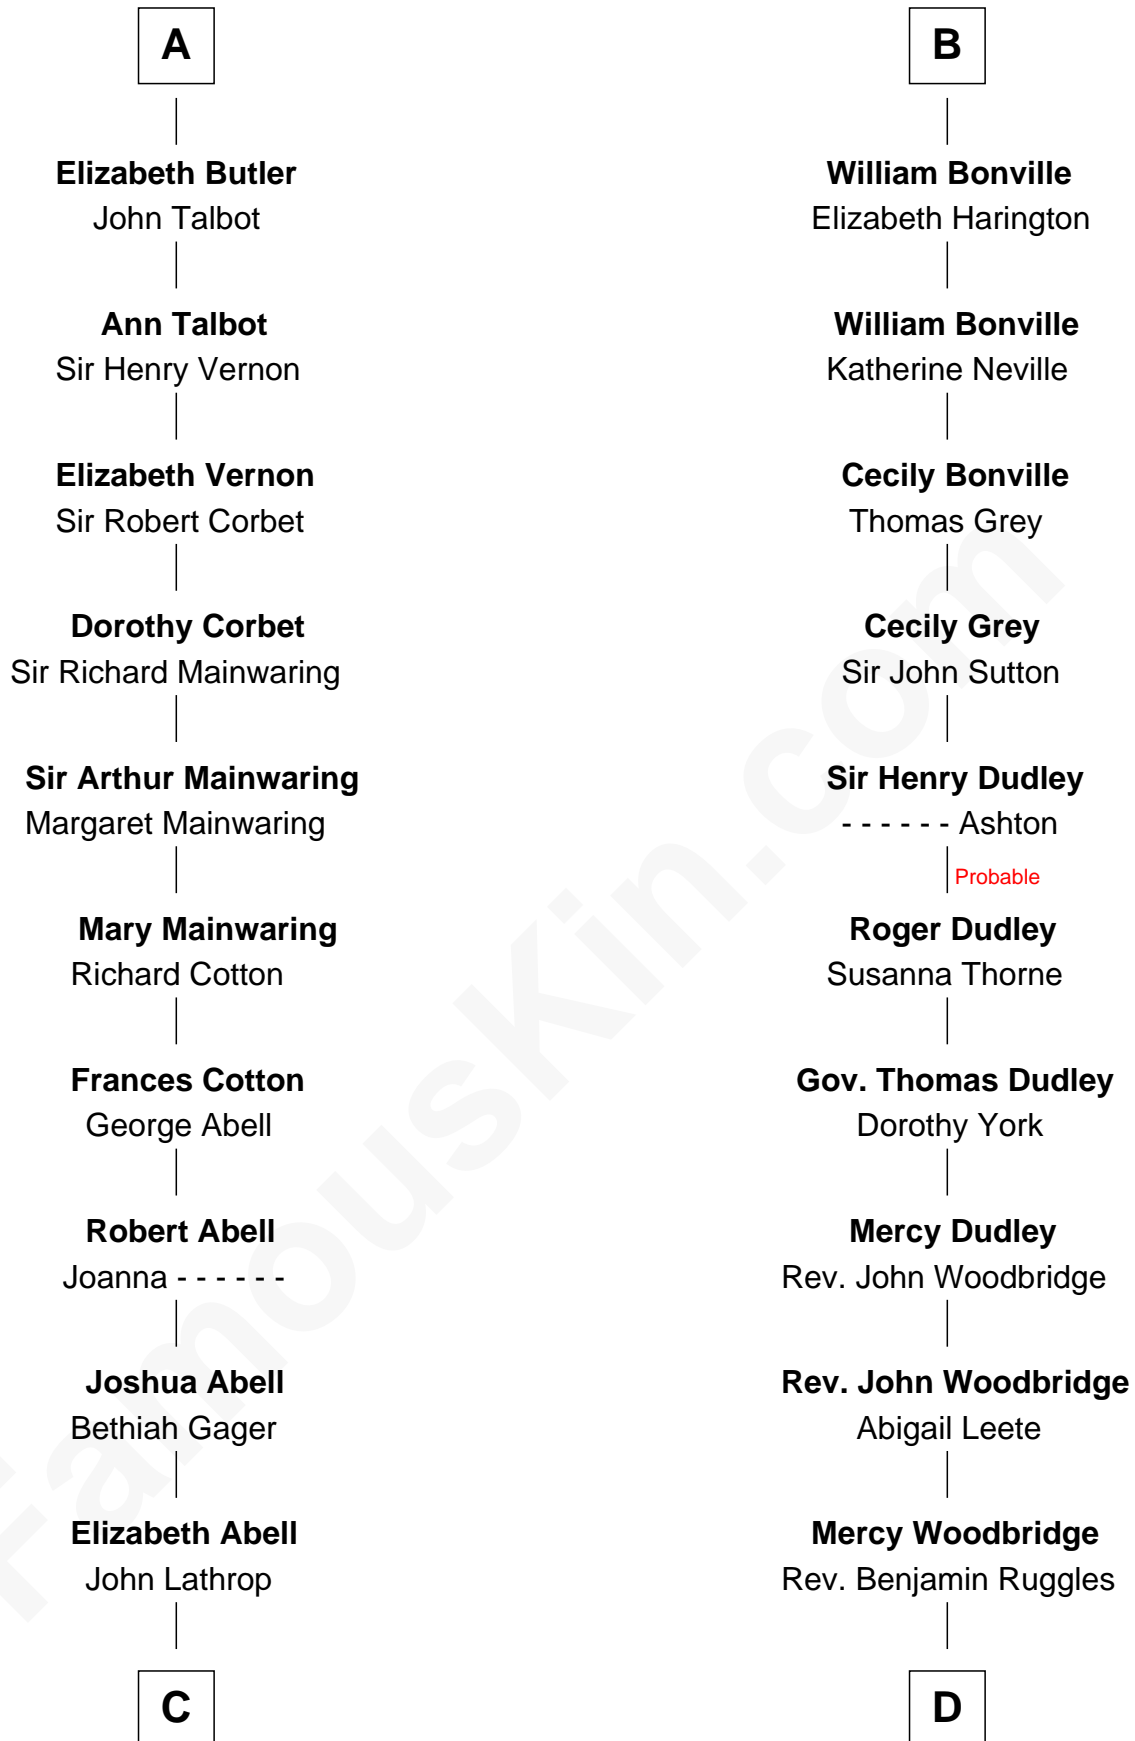

FamousKin.com Relationship Chart of

C. W. Post

Founder of Post Cereals

20th cousin 1 time removed of

John Brown

American Abolitionist

C

Azel Lathrop
Elizabeth Hyde

Erastus Lathrop
Sarah Bailey

Caroline Cushman Lathrop
Charles Rollin Post

C. W. Post
Founder of Post Cereals

D

Mercy Ruggles
Jonathan Humphrey

Oliver Humphrey
Sarah Garrett

Ruth Humphrey
Gideon Mills

Ruth Mills
Owen Brown

John Brown
American Abolitionist