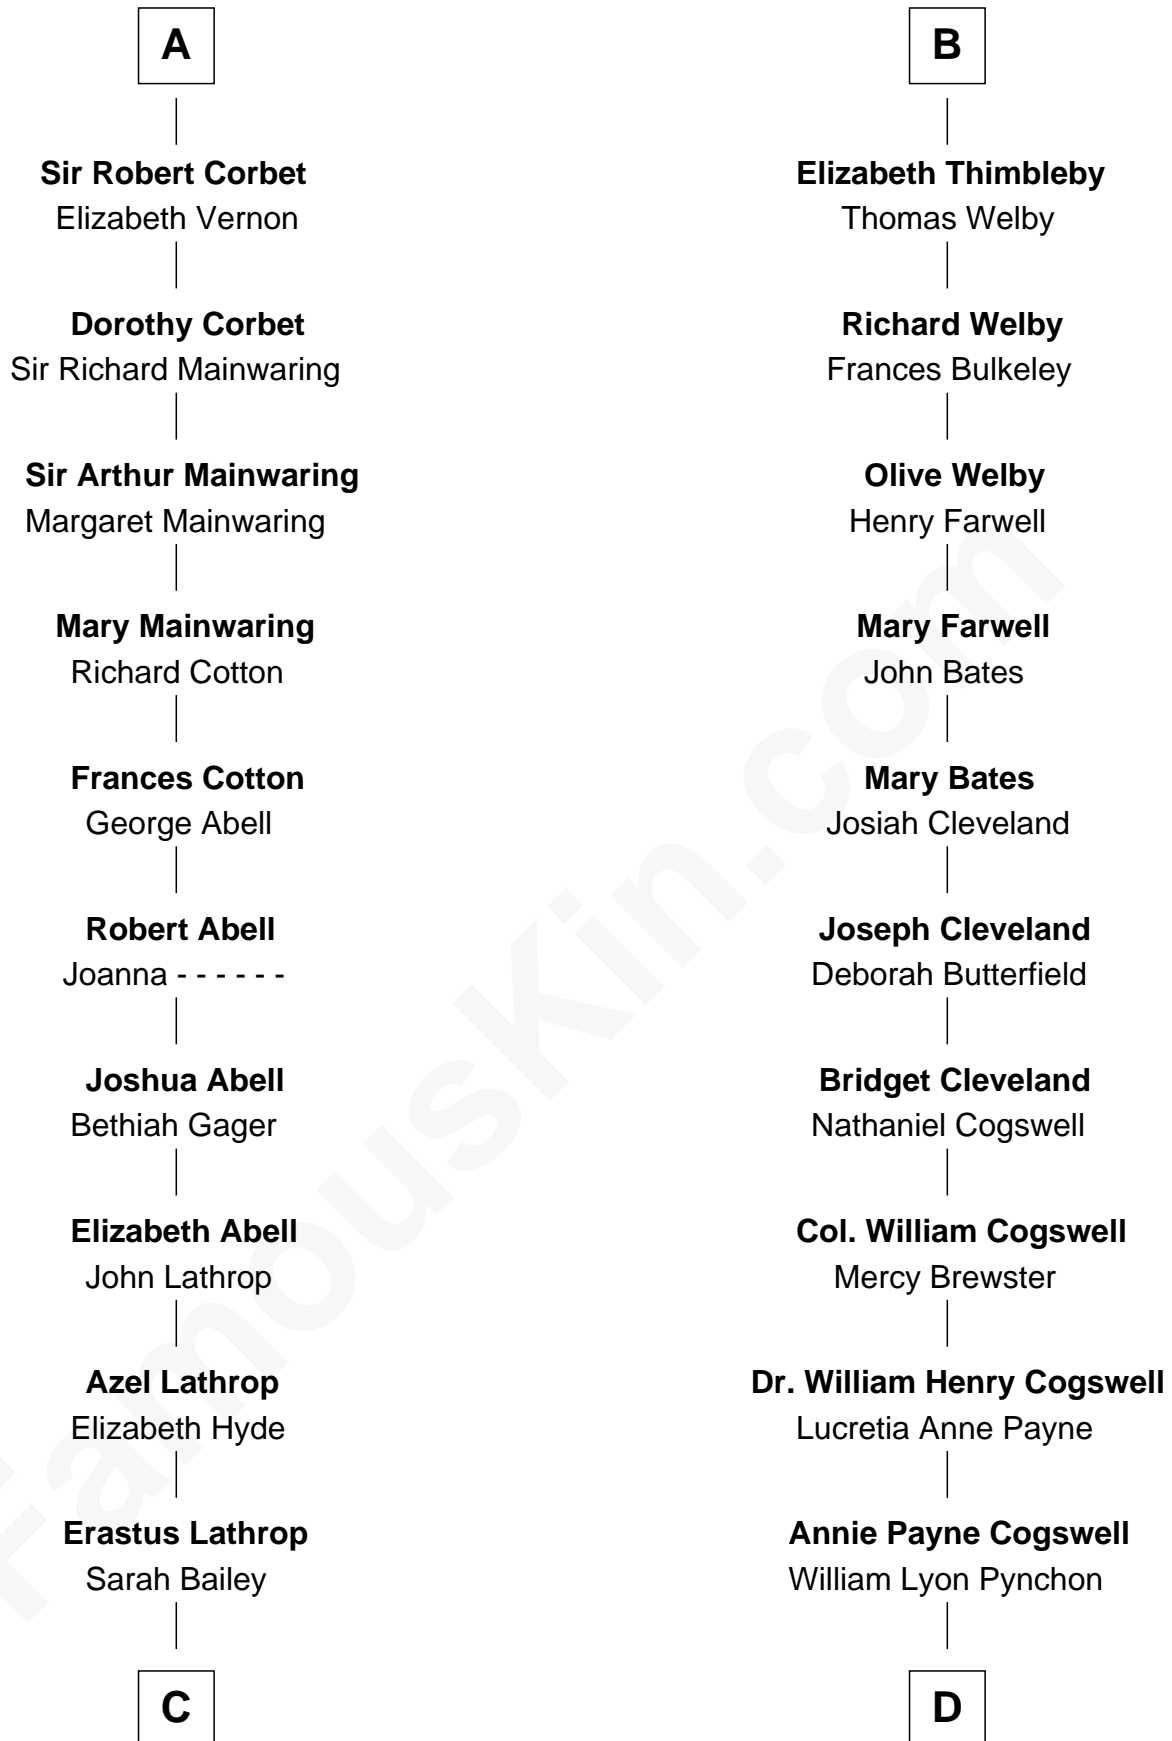

FamousKin.com Relationship Chart of

C. W. Post

Founder of Post Cereals

18th cousin 1 time removed of

Thomas Pynchon

American Novelist

Sir Roger de Grey
Elizabeth de Hastings

C

Caroline Cushman Lathrop

Charles Rollin Post

C. W. Post

Founder of Post Cereals

D

William Henry Chichele Pynchon

Carrie Susan Moyses

Thomas Ruggles Pynchon