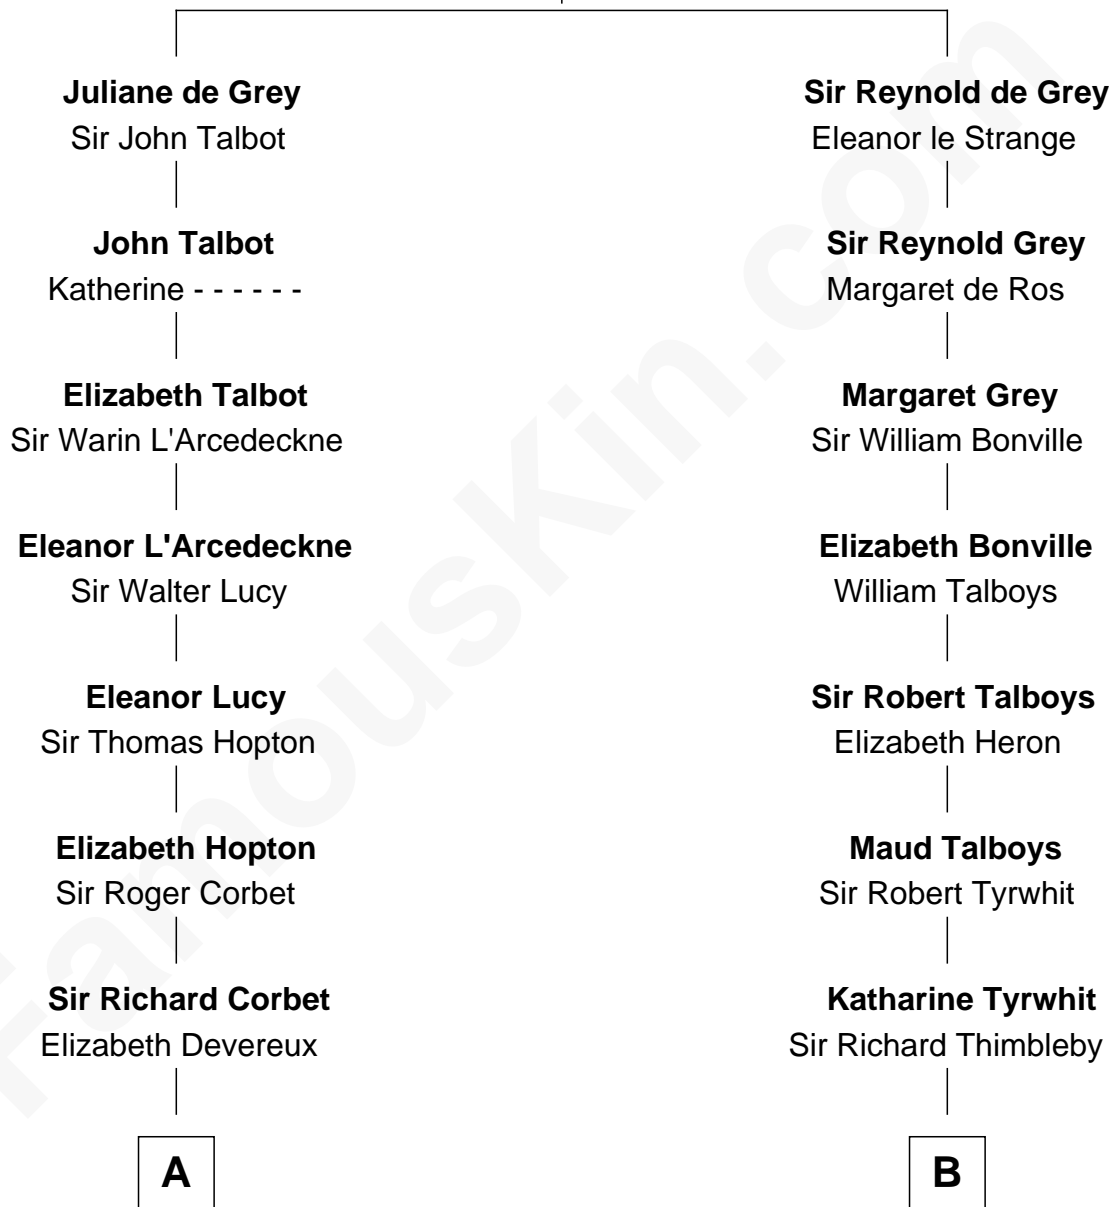

FamousKin.com Relationship Chart of

C. W. Post

Founder of Post Cereals

18th cousin 1 time removed of

Thomas Pynchon

American Novelist

Sir Roger de Grey
Elizabeth de Hastings

C

Caroline Cushman Lathrop

Charles Rollin Post

C. W. Post

Founder of Post Cereals

D

William Henry Chichele Pynchon

Carrie Susan Moyses

Thomas Ruggles Pynchon