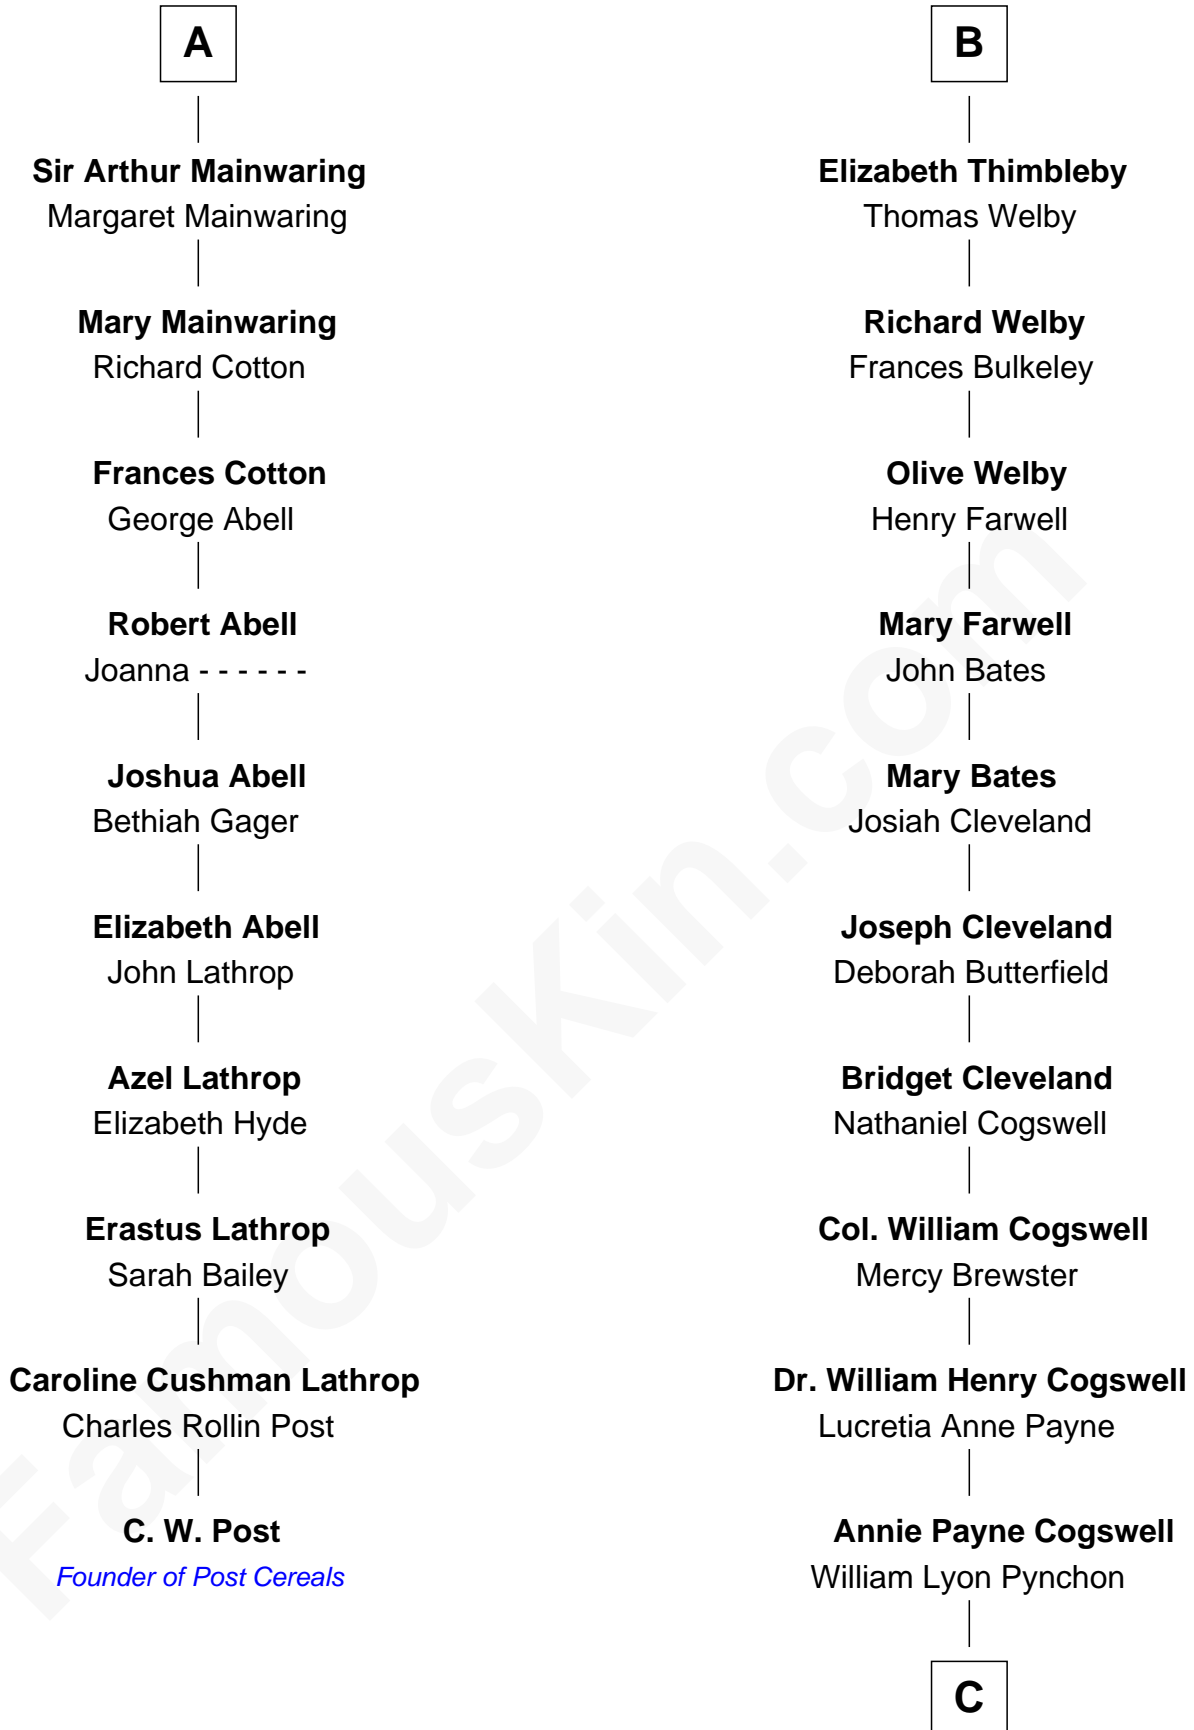

FamousKin.com Relationship Chart of

C. W. Post

Founder of Post Cereals

16th cousin 3 times removed of

Thomas Pynchon

American Novelist

Sir William de Ros
Margery de Badlesmere

C

William Henry Chichele Pynchon

Carrie Susan Moyses

Thomas Ruggles Pynchon

Catherine Frances Bennett

Thomas Pynchon

Novelist

FamousKin.com