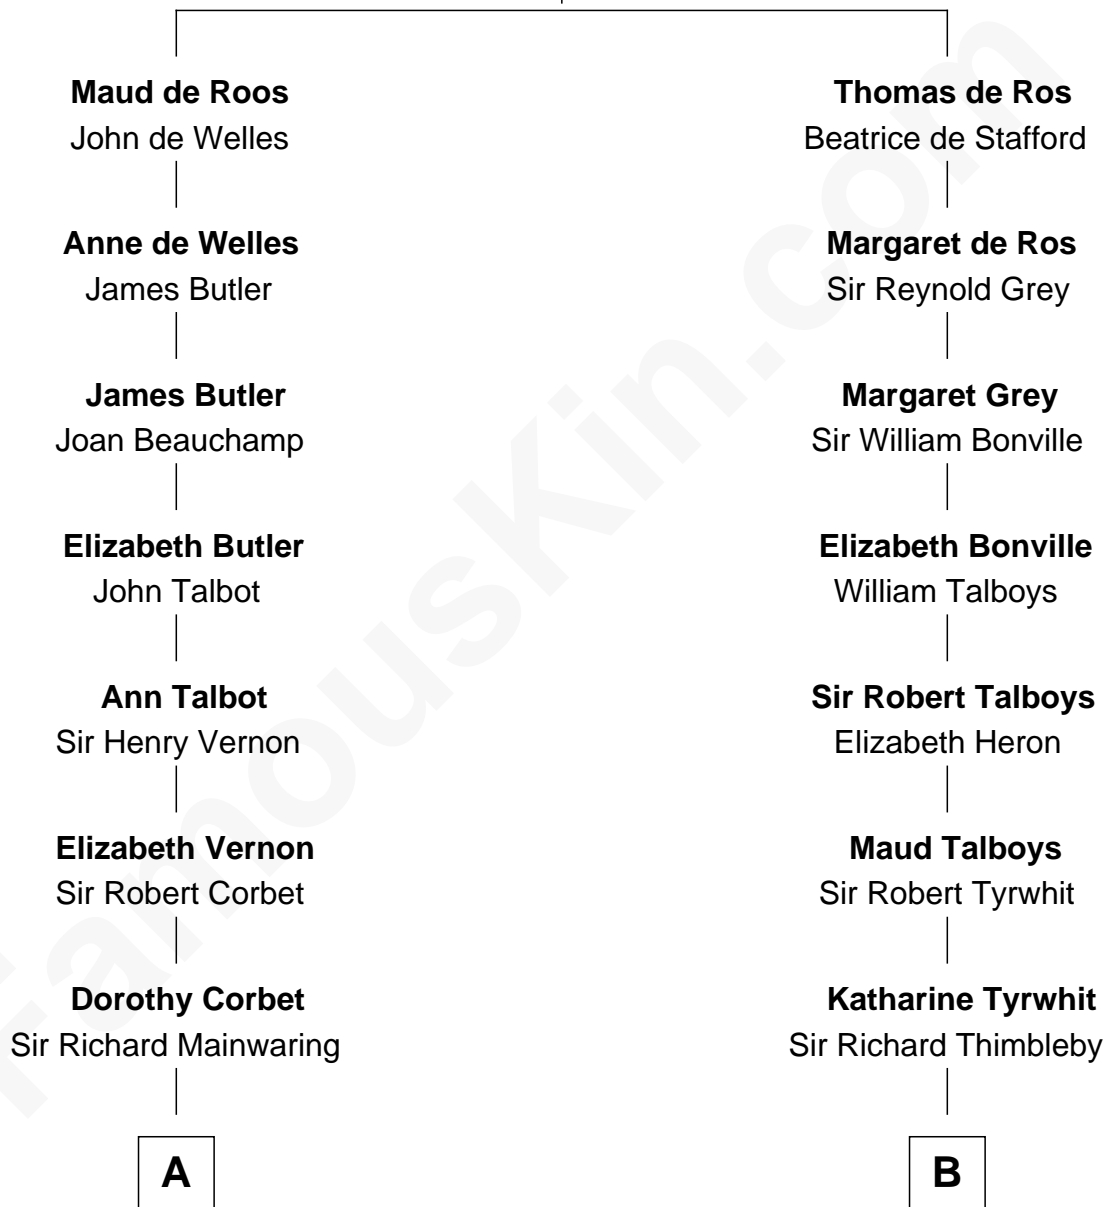

FamousKin.com Relationship Chart of

C. W. Post

Founder of Post Cereals

16th cousin 3 times removed of

Thomas Pynchon

American Novelist

Sir William de Ros
Margery de Badlesmere

C

William Henry Chichele Pynchon

Carrie Susan Moyses

Thomas Ruggles Pynchon

Catherine Frances Bennett

Thomas Pynchon

Novelist

FamousKin.com