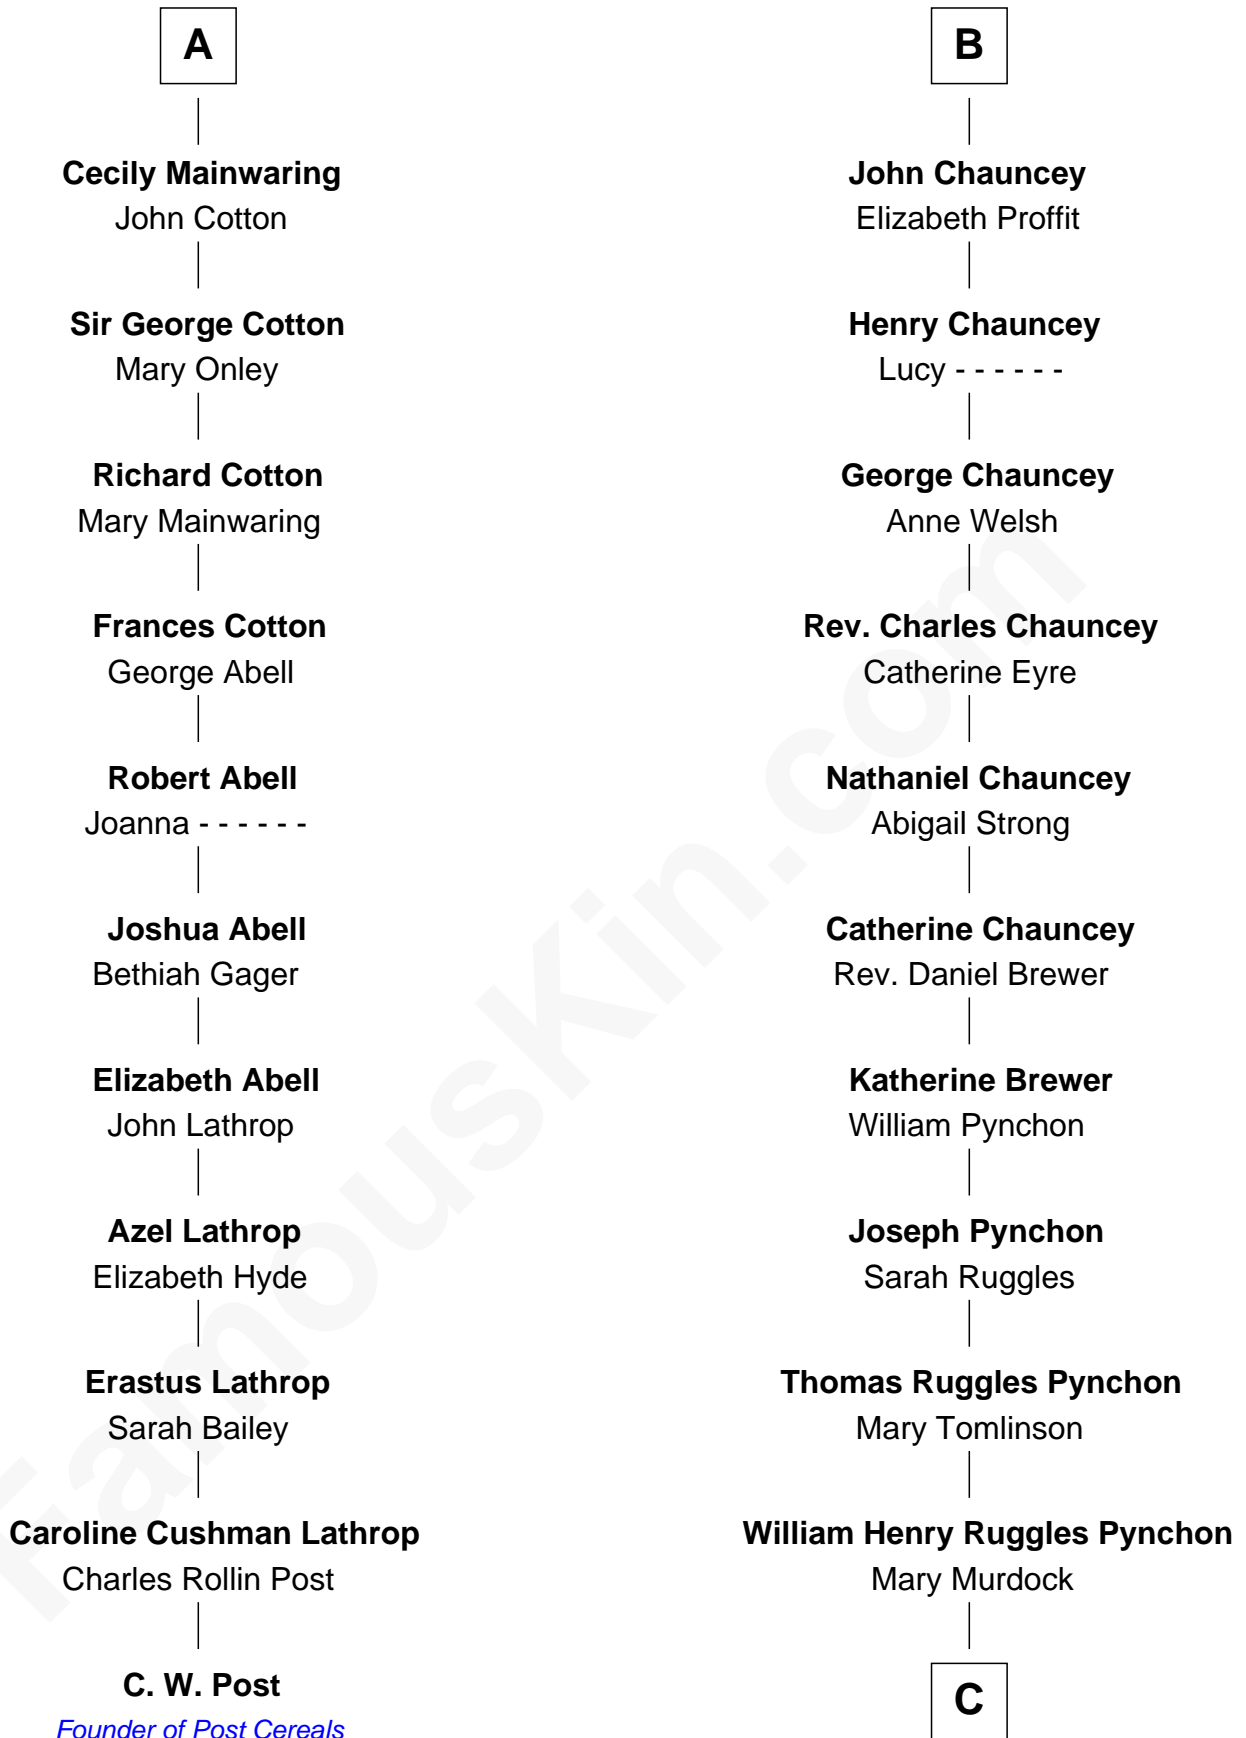

FamousKin.com Relationship Chart of

C. W. Post

Founder of Post Cereals

17th cousin 3 times removed of

Thomas Pynchon

American Novelist

Sir William de Ferrers

Agnes of Chester