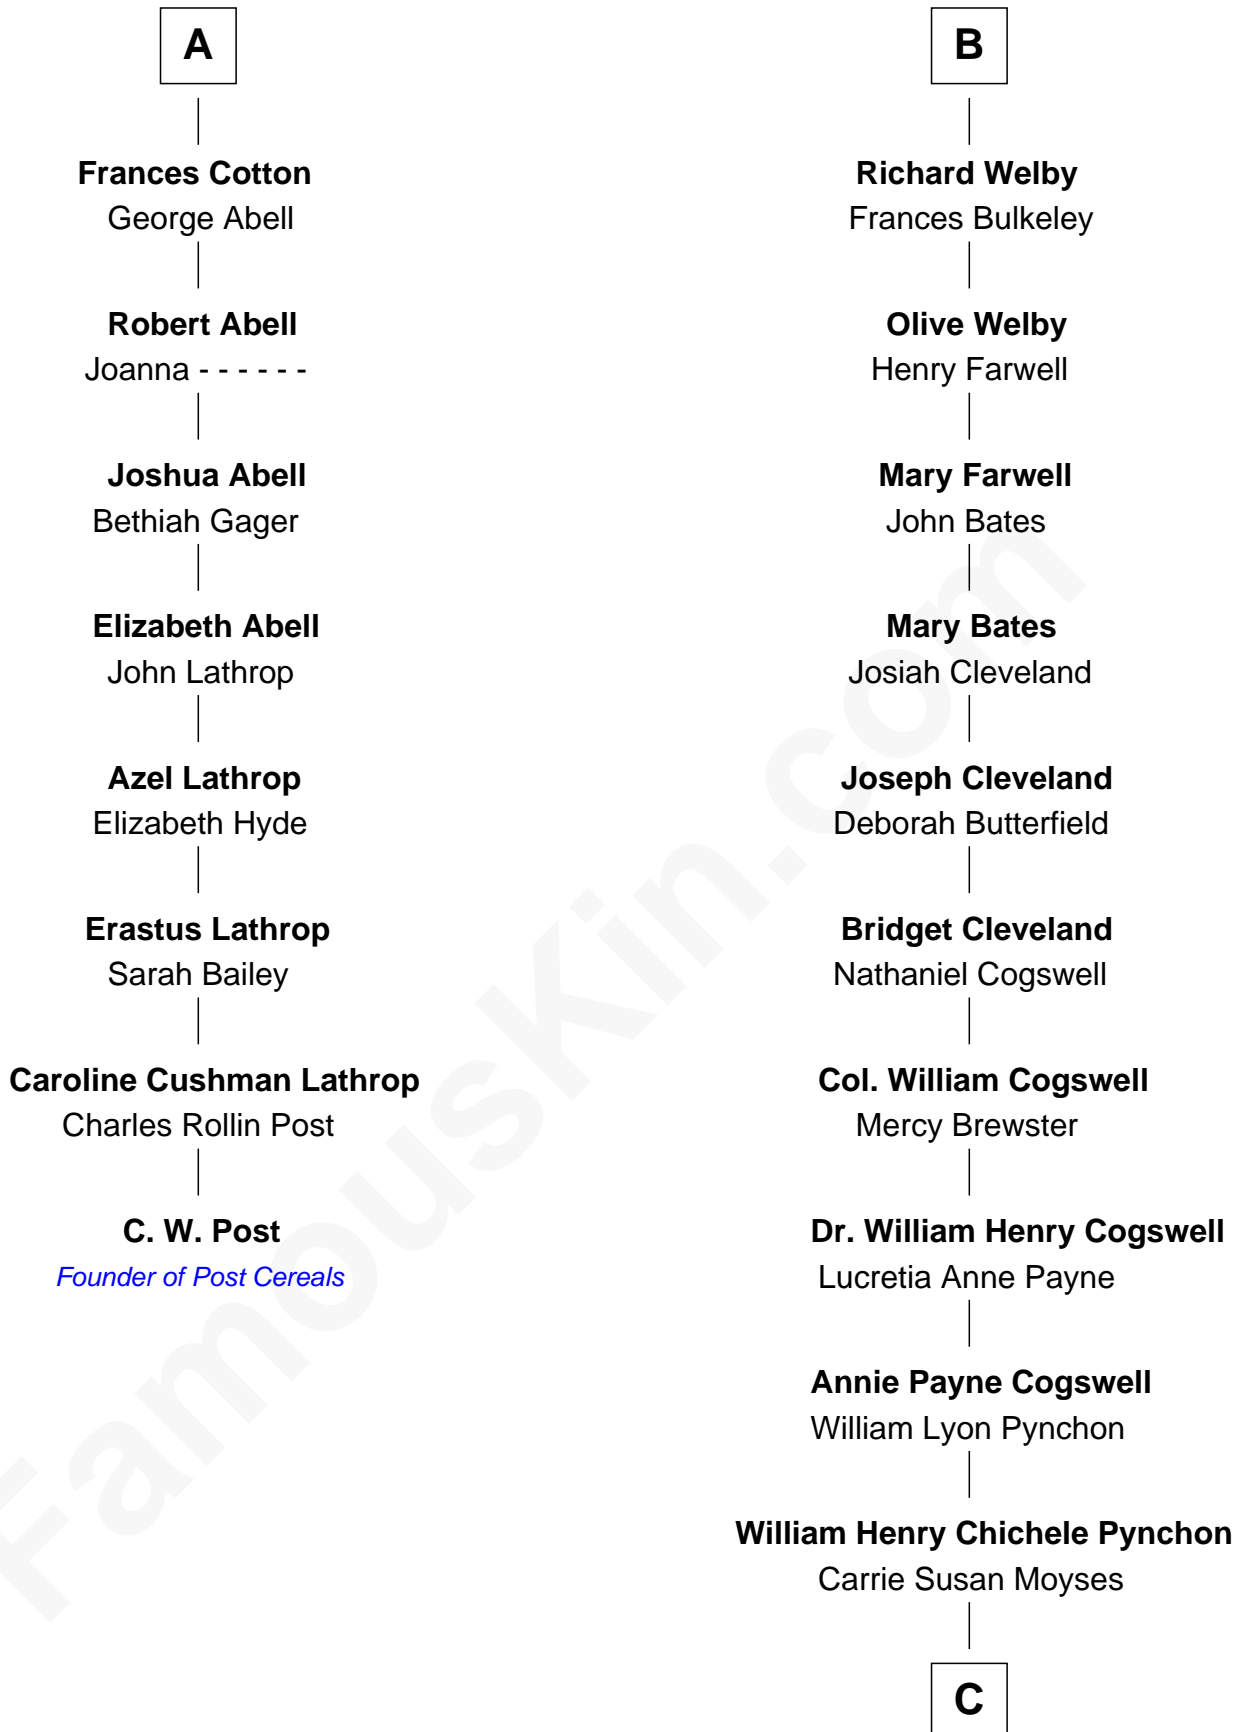

FamousKin.com Relationship Chart of

C. W. Post

Founder of Post Cereals

14th cousin 4 times removed of

Thomas Pynchon

American Novelist

Sir Philip le Despencer

Elizabeth - - - - -

Alice le Despenser

Sir John Sutton

Sir John Sutton

Constance Blount

Sir John Sutton

Elizabeth Berkeley

Jane Sutton

Thomas Mainwaring

Cecily Mainwaring

John Cotton

Sir George Cotton

Mary Onley

Richard Cotton

Mary Mainwaring

A

Sir Philip le Despencer

Maud Talboys

Katharine Tyrwhit

Sir Richard Thimbleby

Elizabeth Thimbleby

Thomas Welby

B

C

Thomas Ruggles Pynchon