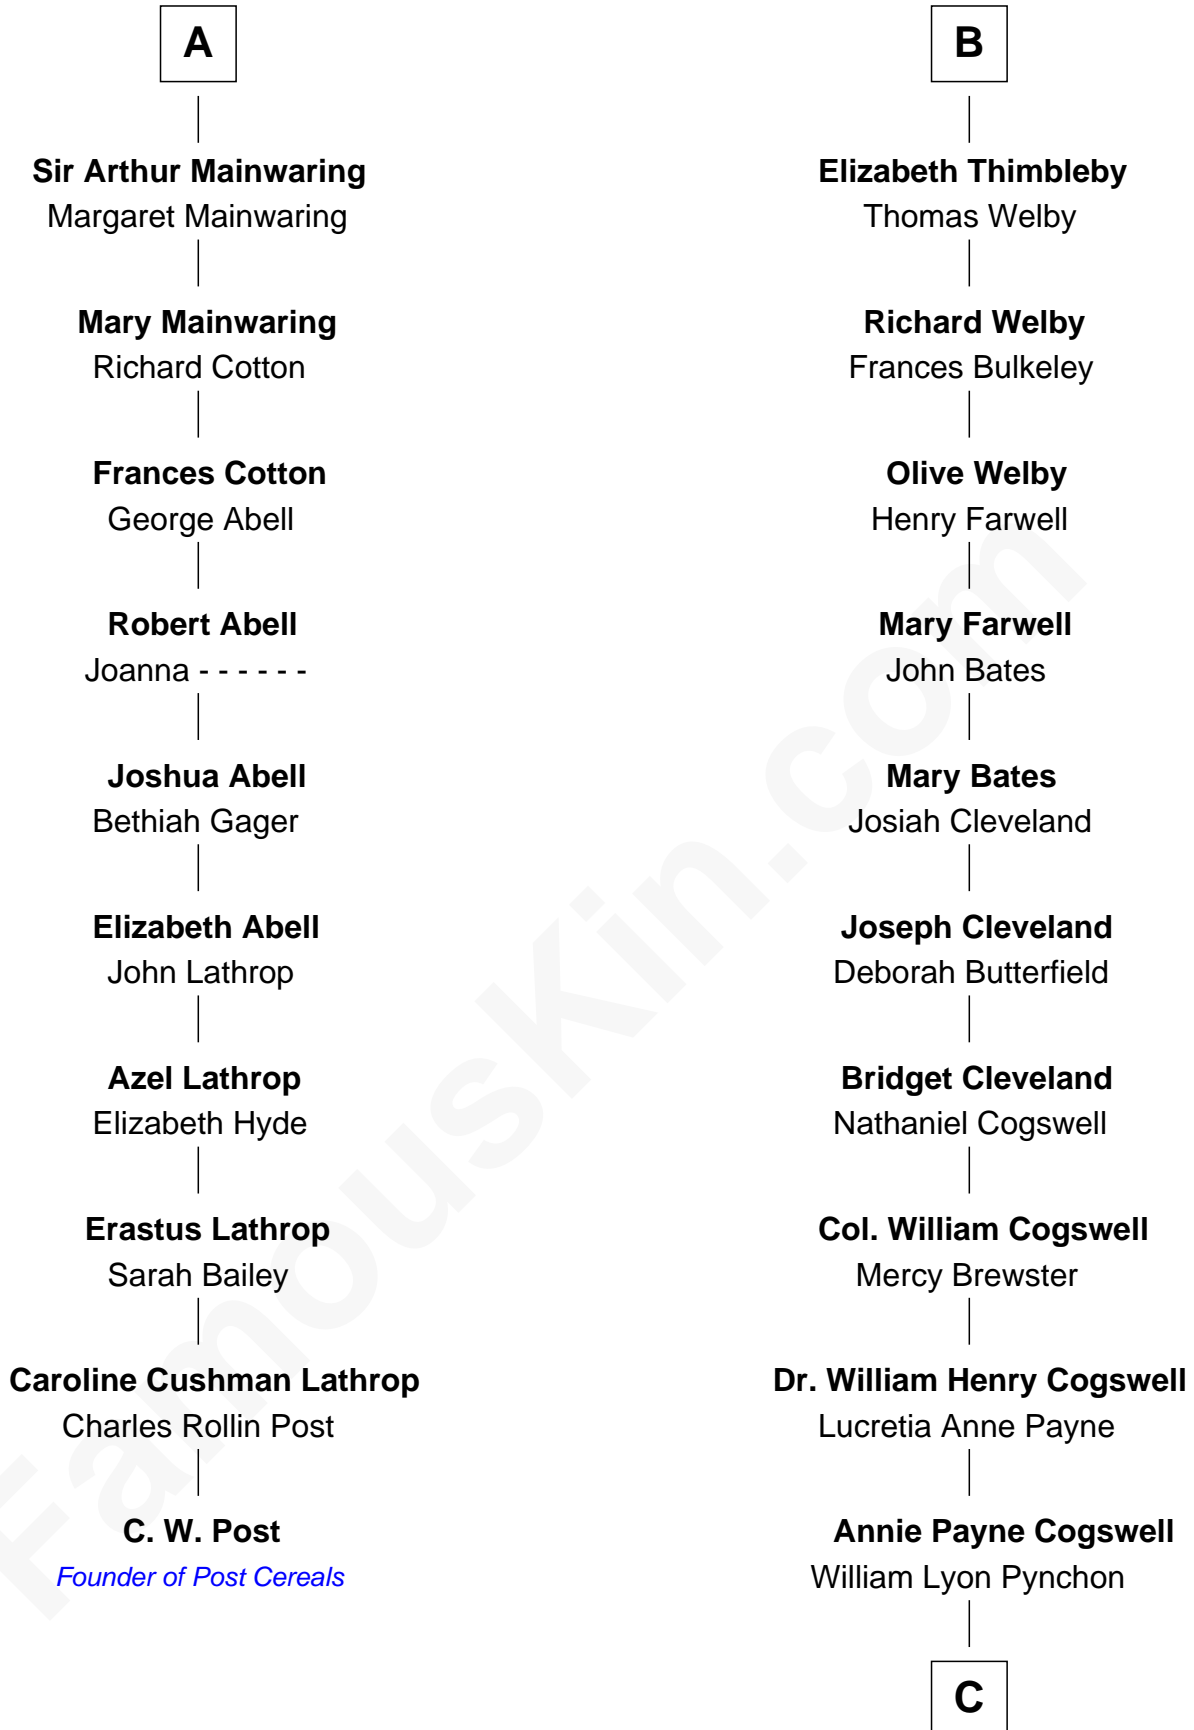

FamousKin.com Relationship Chart of

C. W. Post

Founder of Post Cereals

16th cousin 3 times removed of

Thomas Pynchon

American Novelist

John de Mowbray
Elizabeth de Segrave

C

William Henry Chichele Pynchon

Carrie Susan Moyses

Thomas Ruggles Pynchon

Catherine Frances Bennett

Thomas Pynchon

Novelist

FamousKin.com