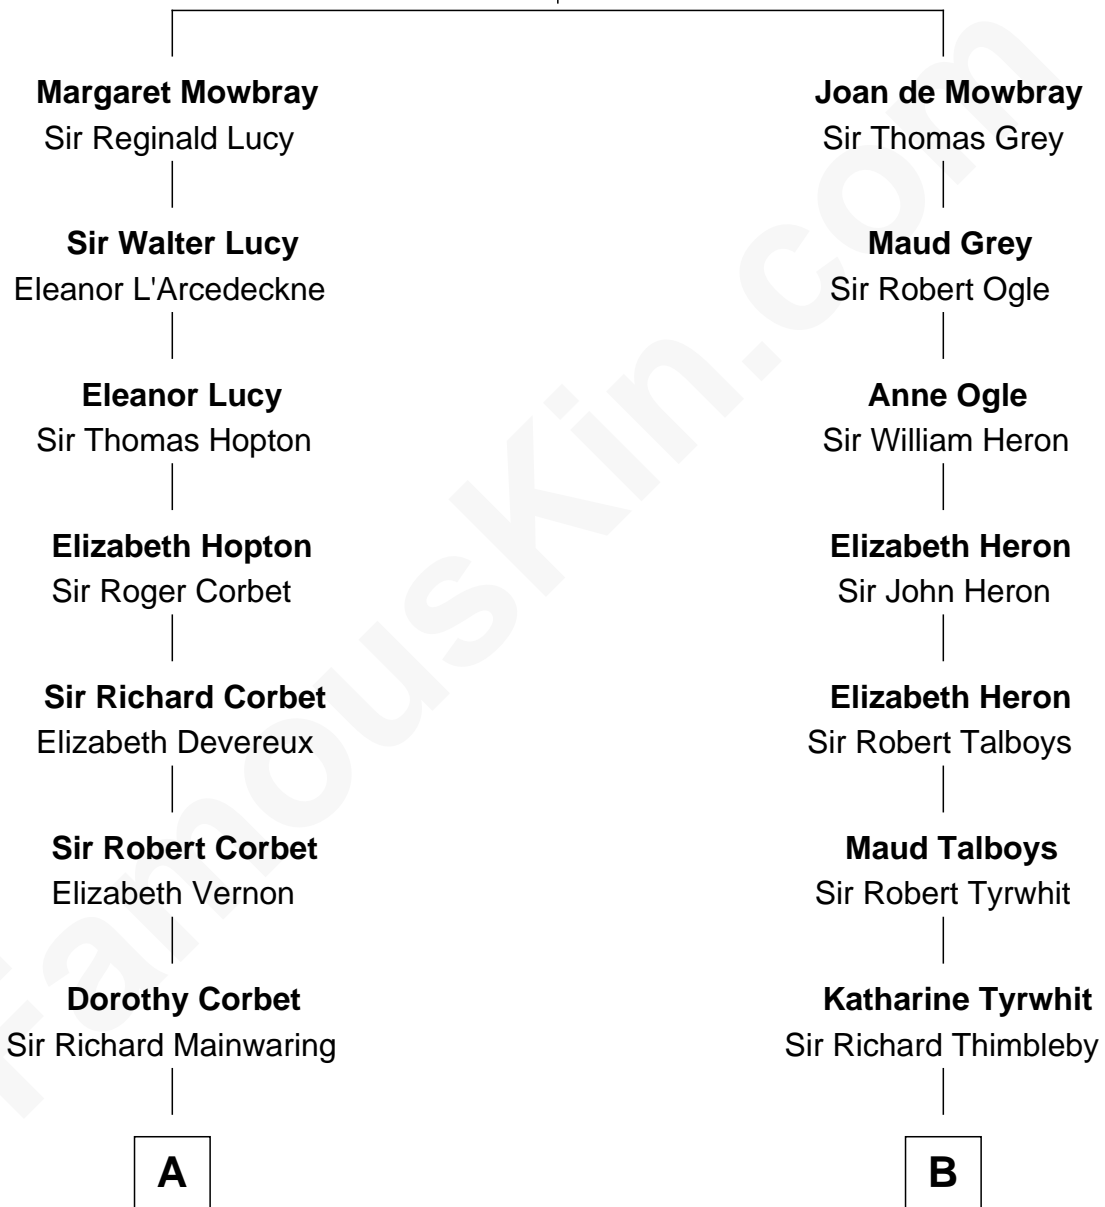

FamousKin.com Relationship Chart of

C. W. Post

Founder of Post Cereals

16th cousin 3 times removed of

Thomas Pynchon

American Novelist

John de Mowbray
Elizabeth de Segrave

C

William Henry Chichele Pynchon

Carrie Susan Moyses

Thomas Ruggles Pynchon

Catherine Frances Bennett

Thomas Pynchon

Novelist

FamousKin.com