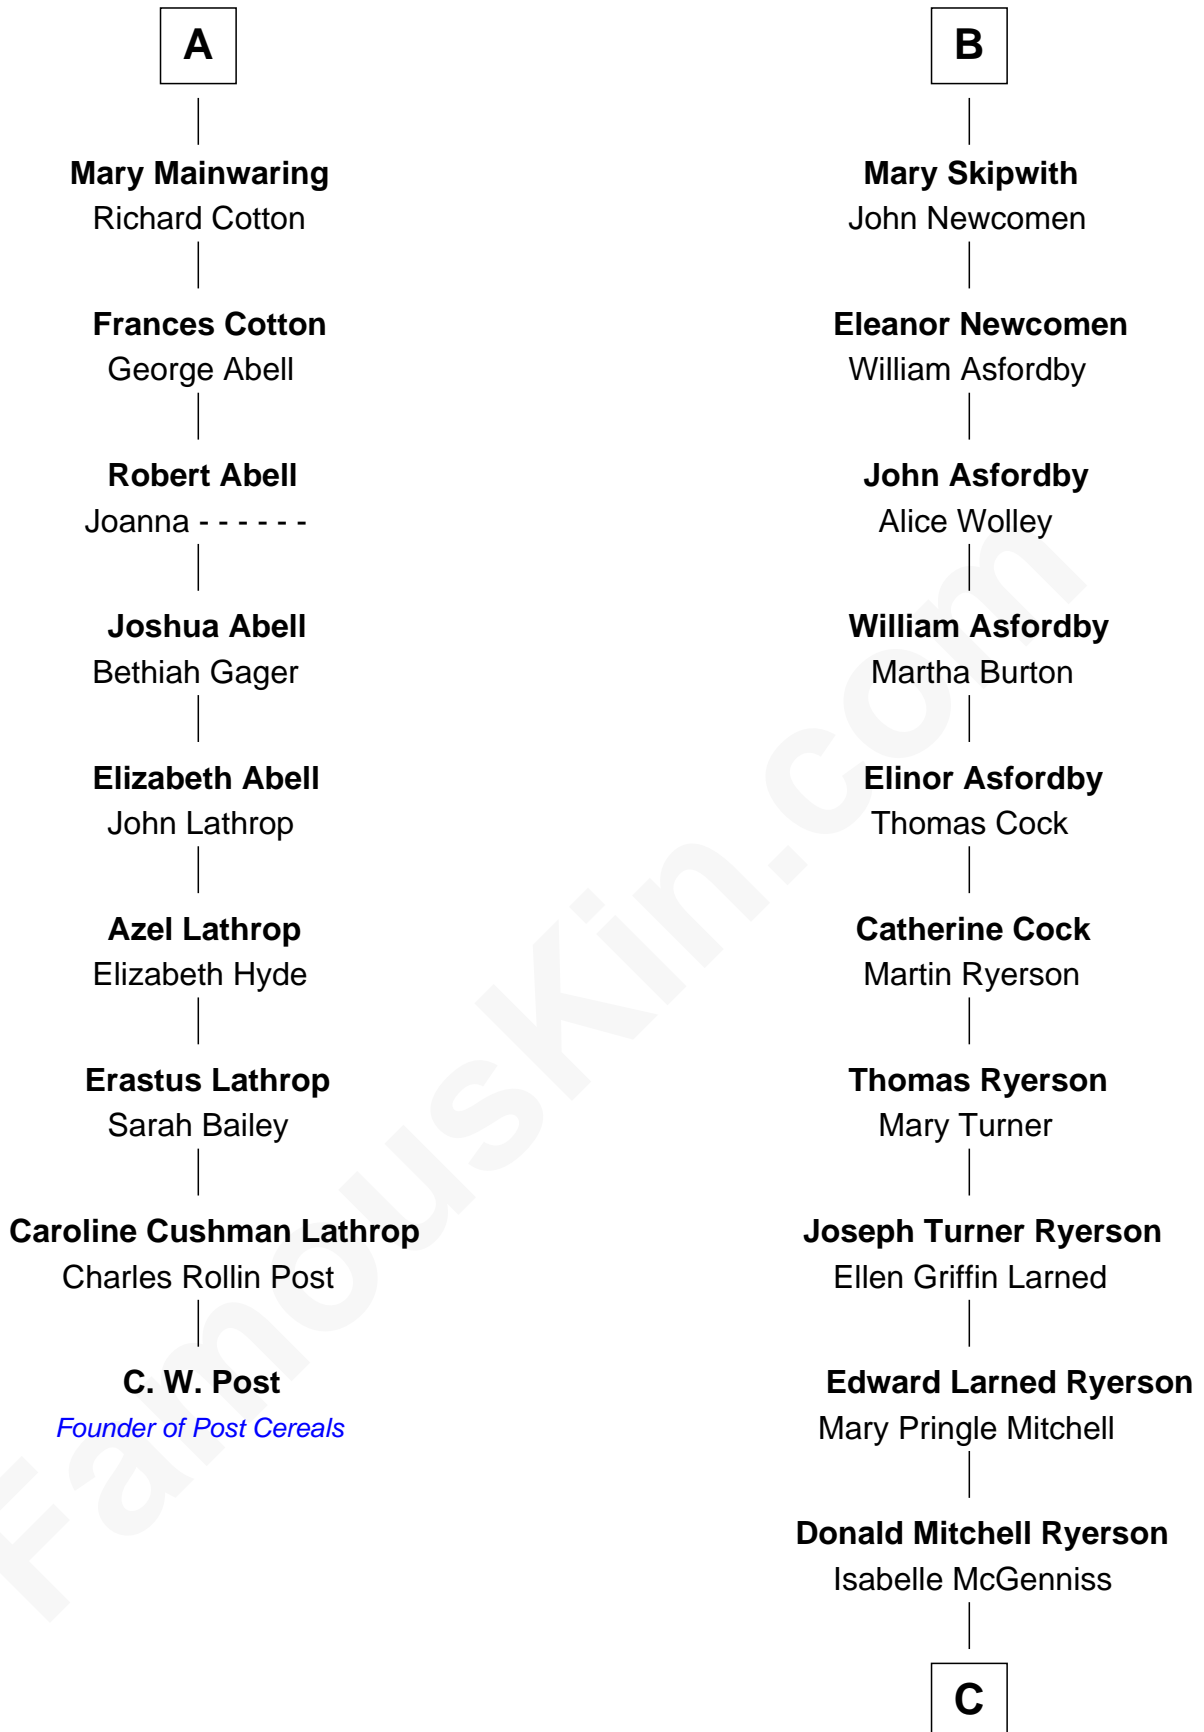

FamousKin.com Relationship Chart of

C. W. Post

Founder of Post Cereals

15th cousin 4 times removed of

Paget Brewster

TV Actress

John de Welles

Maud de Roos

Eleanor de Mowbray

Eudo de Welles

Maud de Greystoke

Sir Lionel de Welles

Joan de Waterton

Margaret de Welles

Sir Thomas Dymoke

Sir Lionel Dymoke

Joanna Griffith

Alice Dymoke

Sir William Skipwith

John Skipwith

Eleanor Kingston

B

C

Joan Ryerson

George Washington Wales Brewster

Galen Brewster

Hathaway Tew

Paget Brewster

TV Actress

FamousKin.com