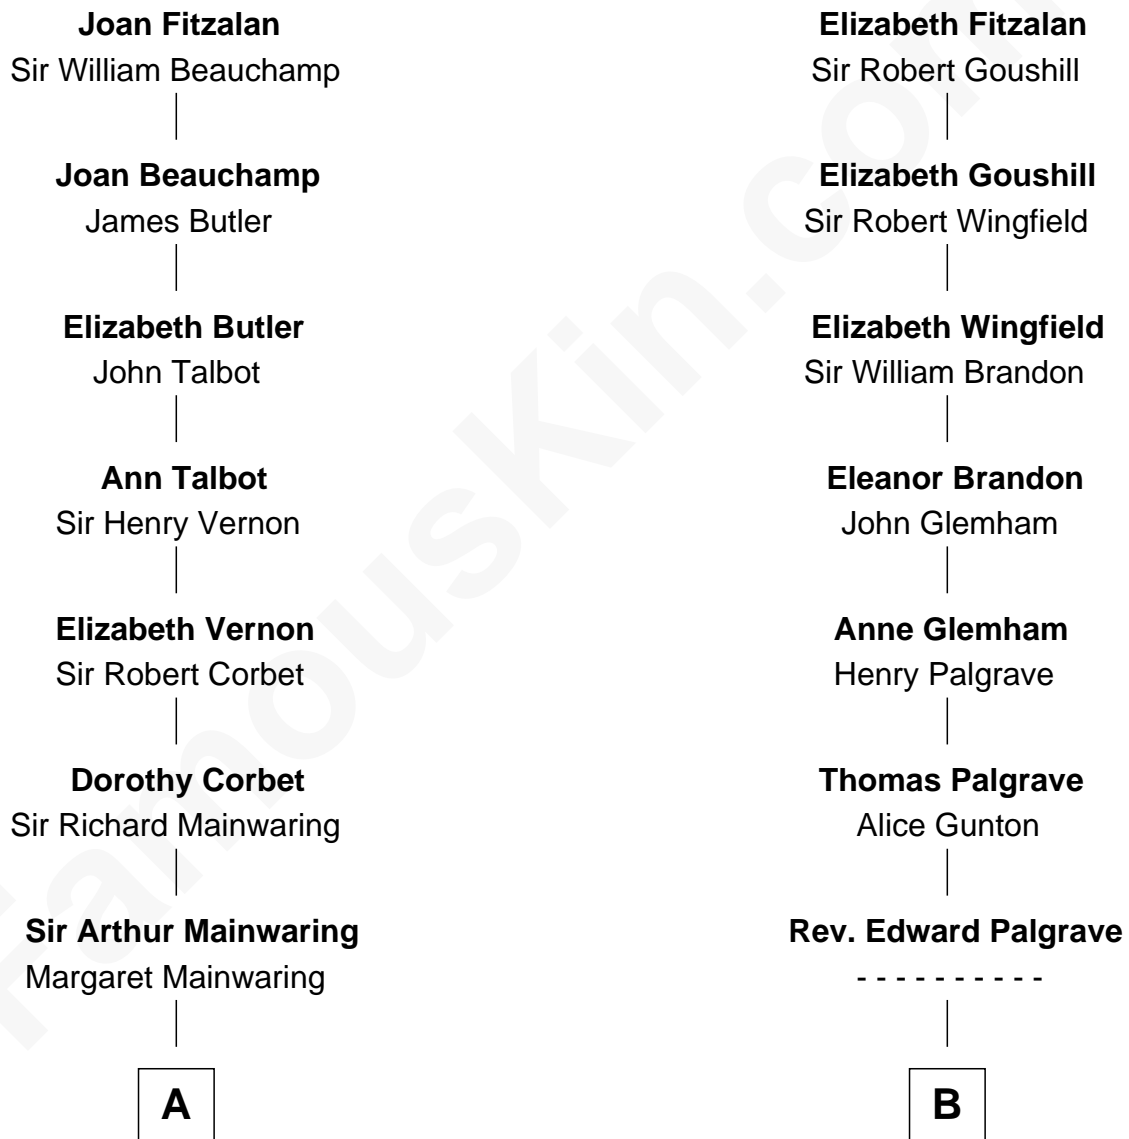

FamousKin.com Relationship Chart of

C. W. Post

Founder of Post Cereals

15th cousin 4 times removed of

Paget Brewster

TV Actress

Sir Richard Fitzalan

Elizabeth de Bohun

C

George Washington Wales Brewster

Joan Ryerson

Galen Brewster

Hathaway Tew

Paget Brewster

TV Actress

FamousKin.com