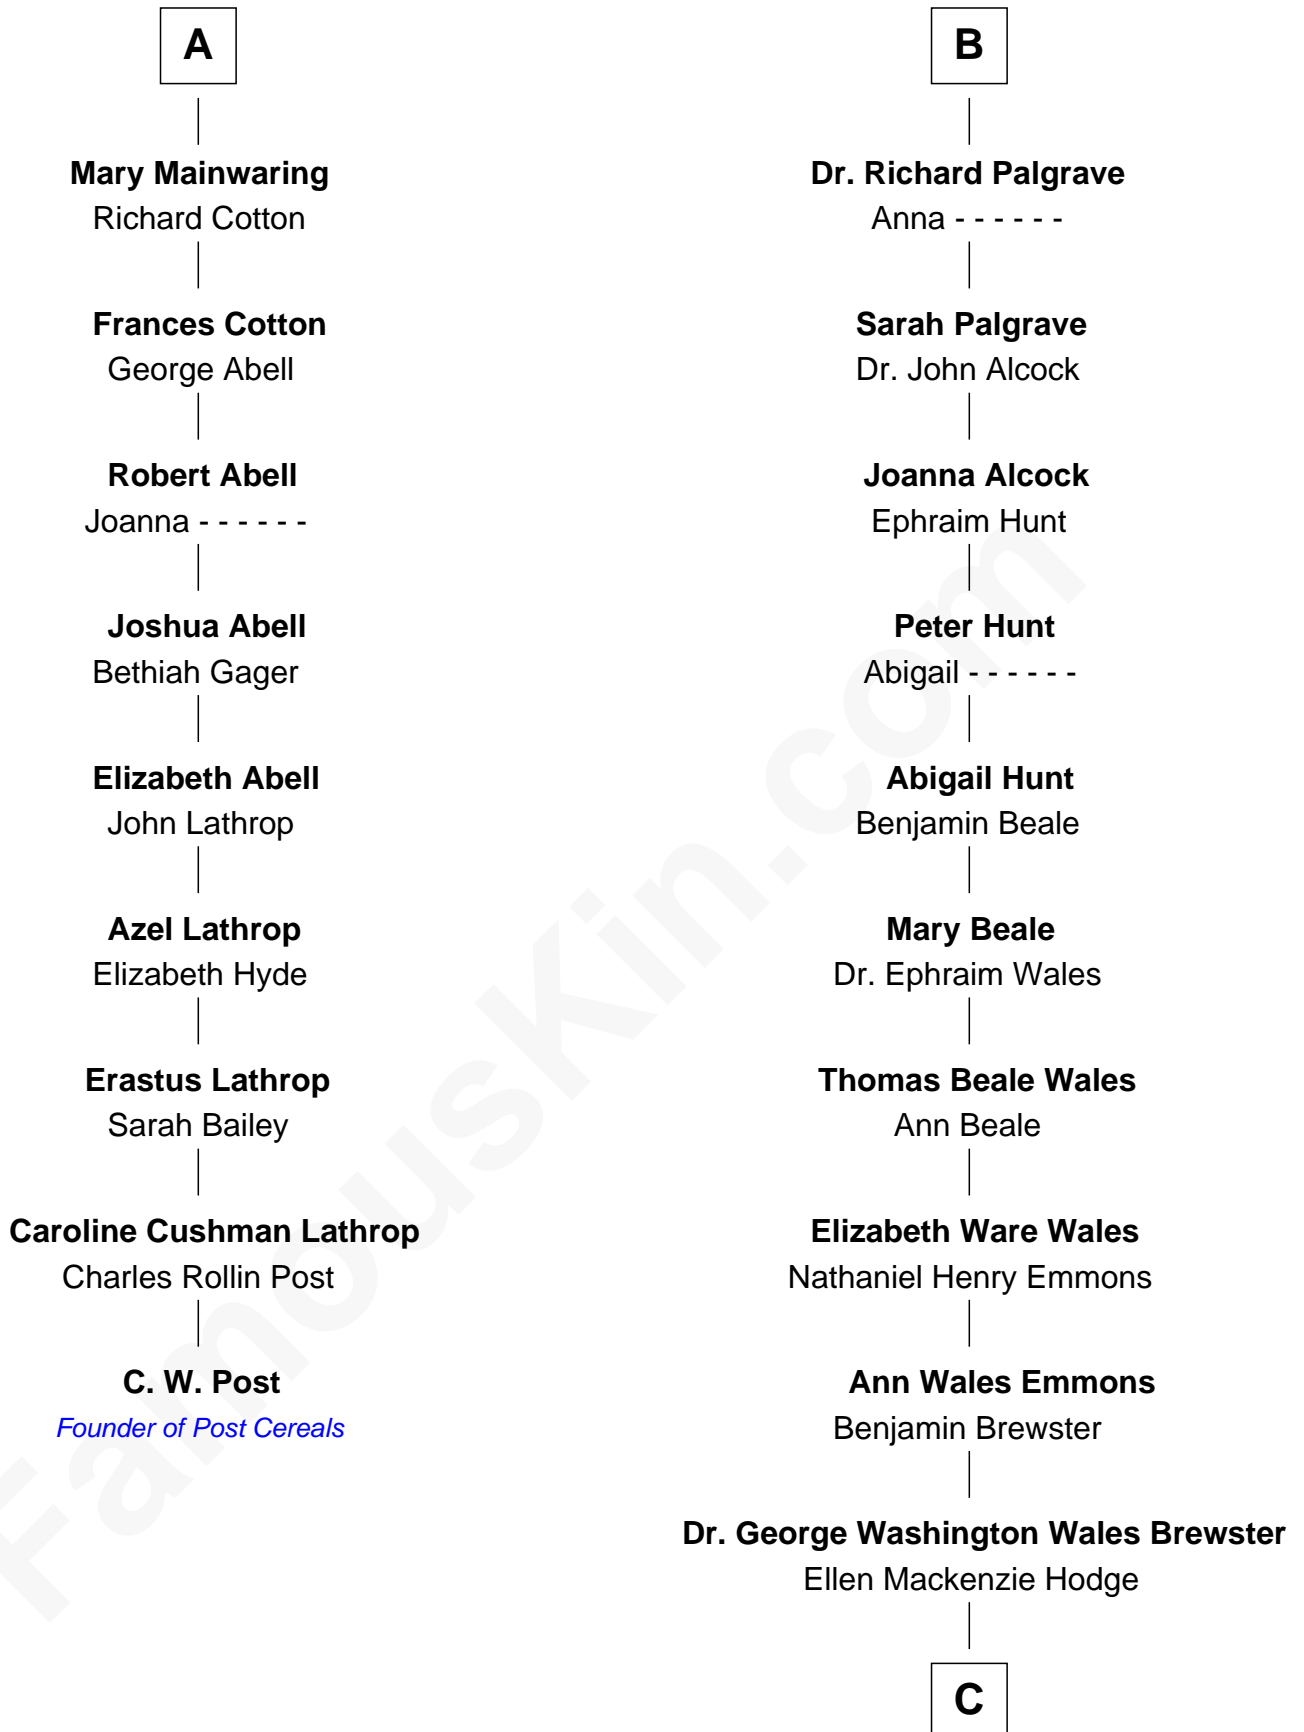

FamousKin.com Relationship Chart of

C. W. Post

Founder of Post Cereals

15th cousin 4 times removed of

Paget Brewster

TV Actress

Sir Richard Fitzalan

Elizabeth de Bohun

C

George Washington Wales Brewster

Joan Ryerson

Galen Brewster

Hathaway Tew

Paget Brewster

TV Actress

FamousKin.com