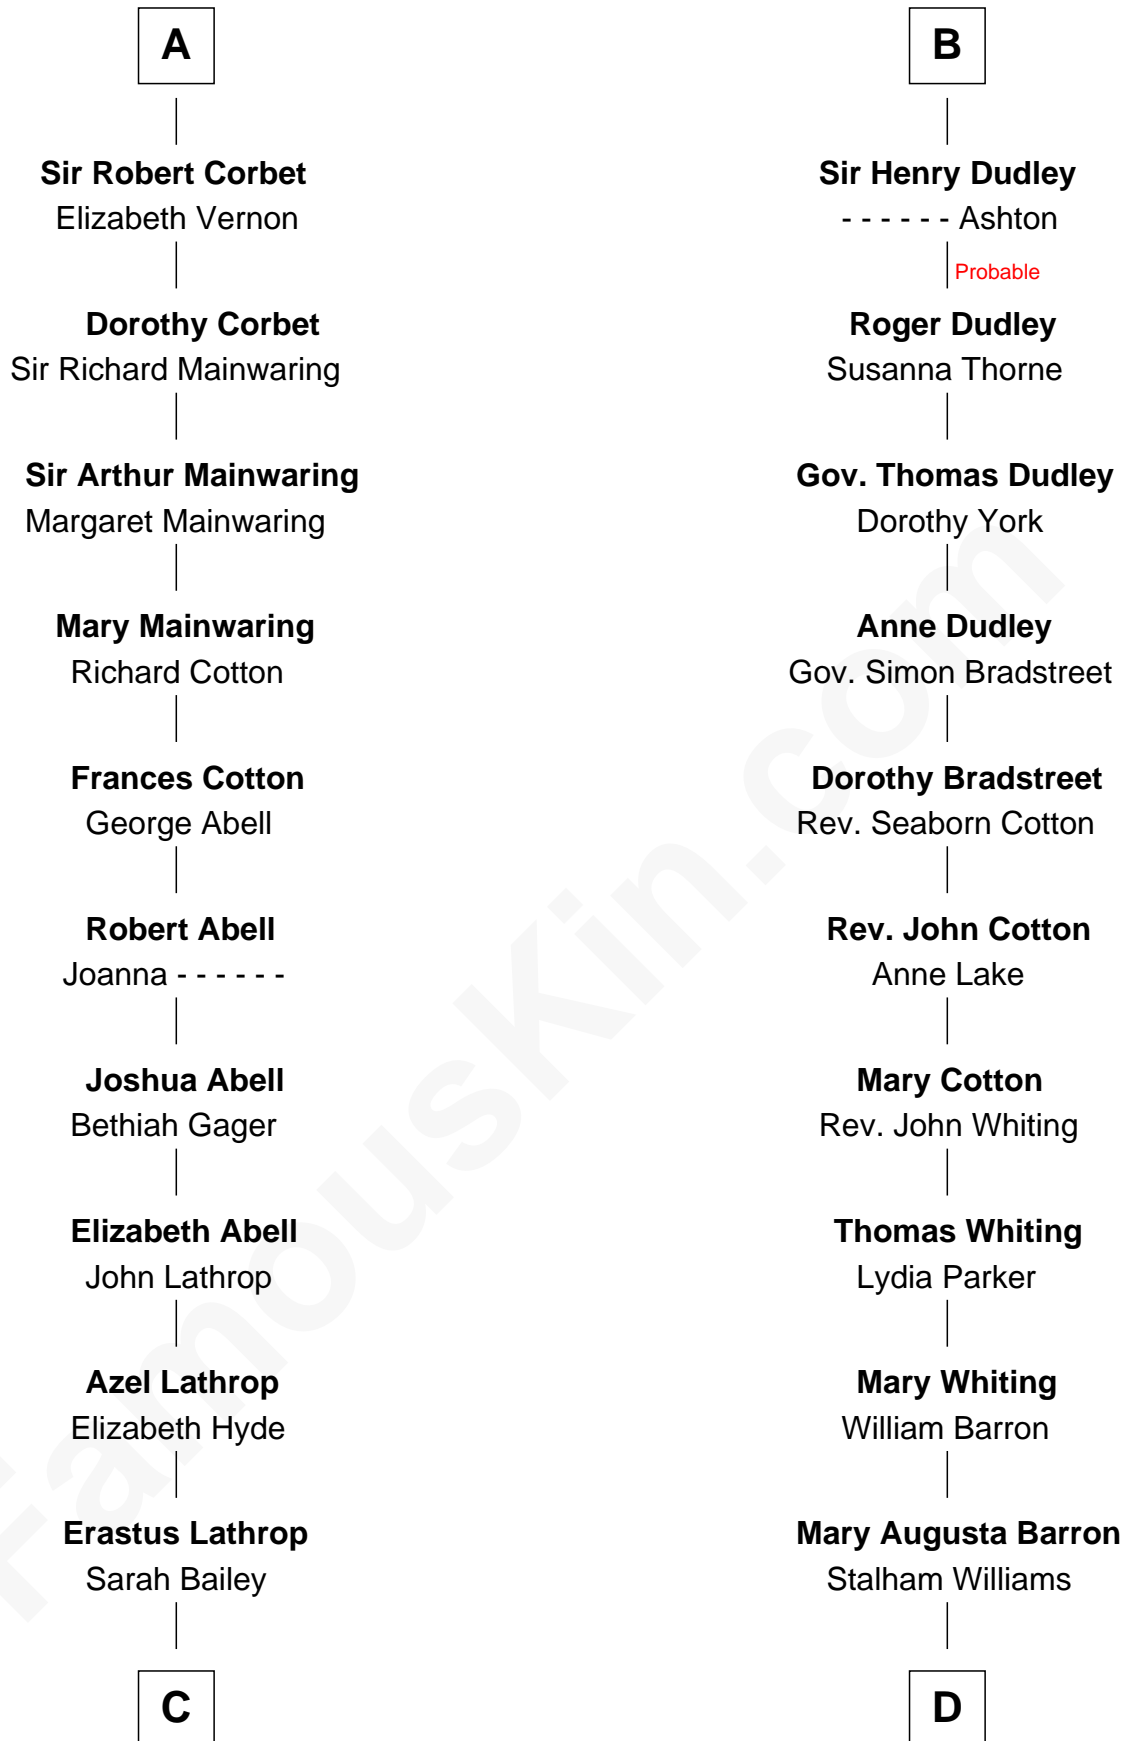

FamousKin.com Relationship Chart of

C. W. Post

Founder of Post Cereals

18th cousin 1 time removed of

James Sherman

27th U.S. Vice-President

C

Caroline Cushman Lathrop

Charles Rollin Post

C. W. Post

Founder of Post Cereals

D

Frances Lucretia Williams

Richard Winslow Sherman

Mary Frances Sherman

Richard Updike Sherman