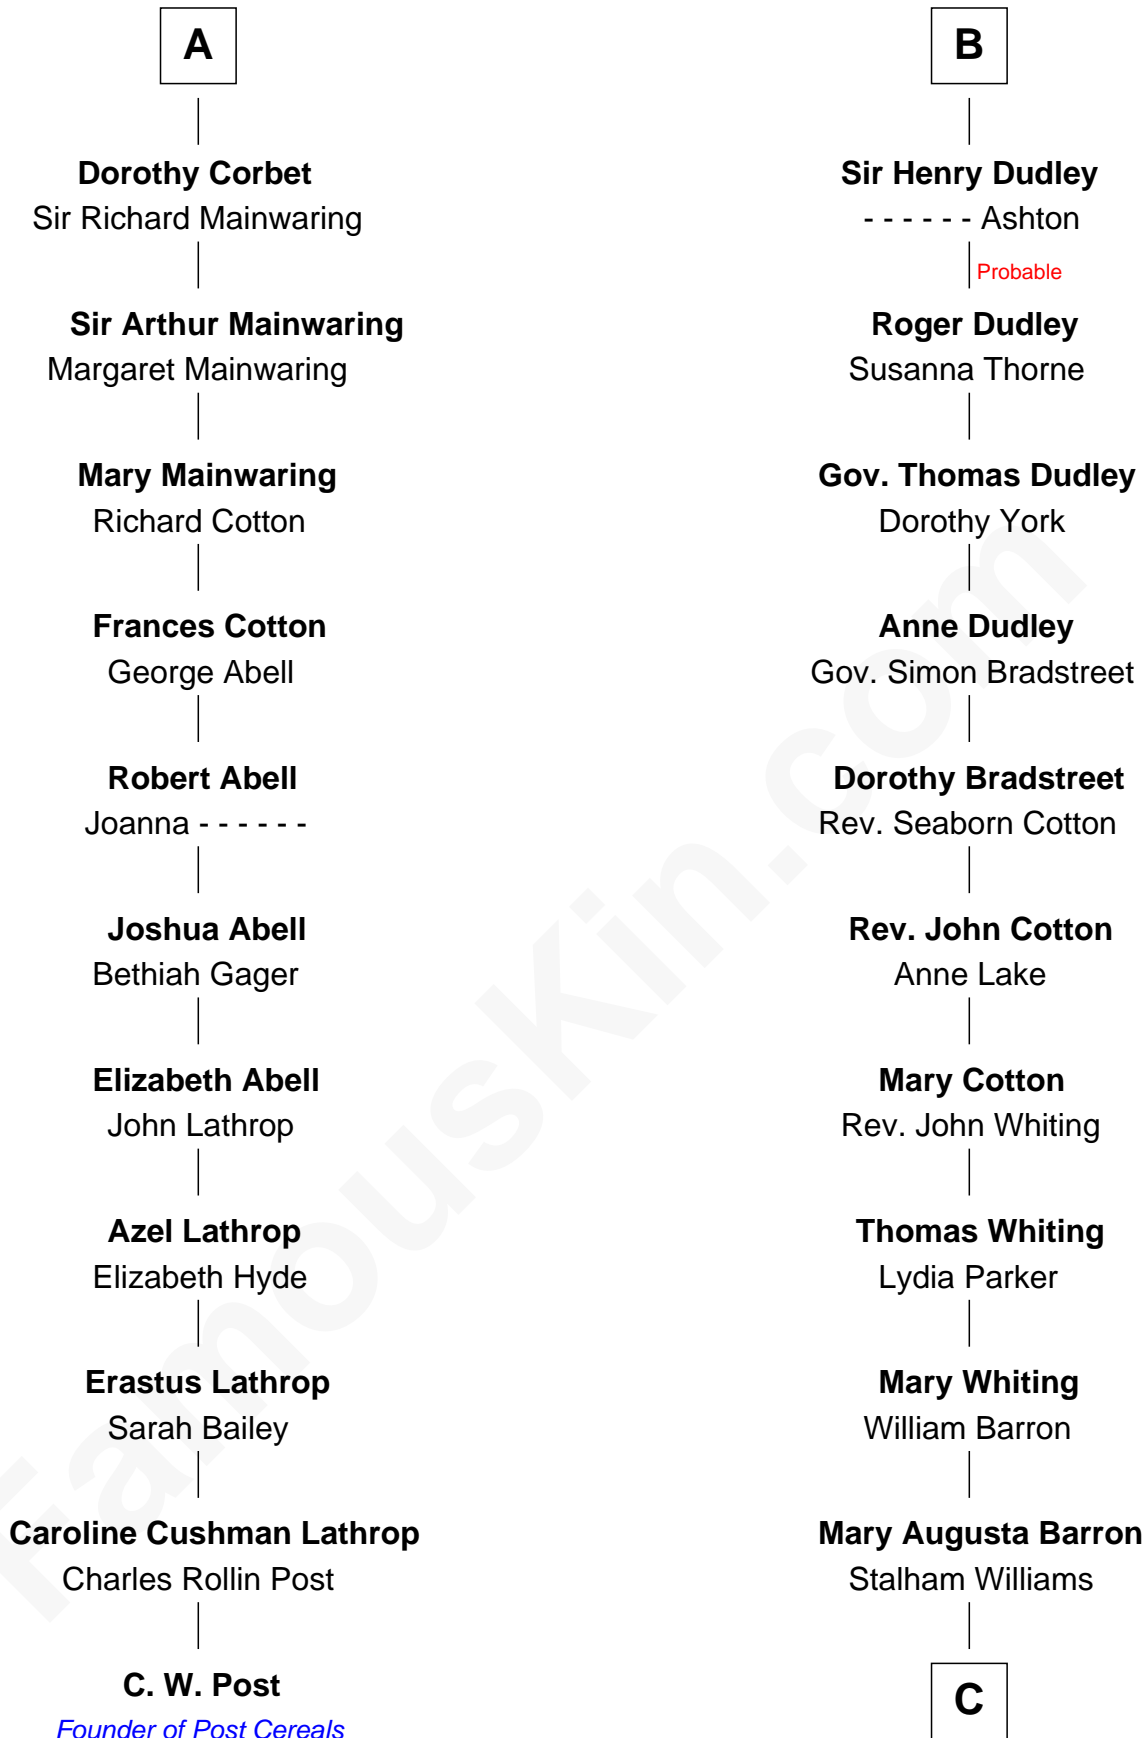

FamousKin.com Relationship Chart of

C. W. Post

Founder of Post Cereals

17th cousin 2 times removed of

James Sherman

27th U.S. Vice-President

Ralph de Stafford
Margaret de Audley

Elizabeth de Stafford

Margaret de Ros

Sir Reynold Grey

Margaret Grey

Sir William Bonville

William Bonville

Elizabeth Harington

William Bonville

Katherine Neville

Cecily Bonville

Thomas Grey

Cecily Grey

Sir John Sutton

B

C

—
Frances Lucretia Williams

Richard Winslow Sherman