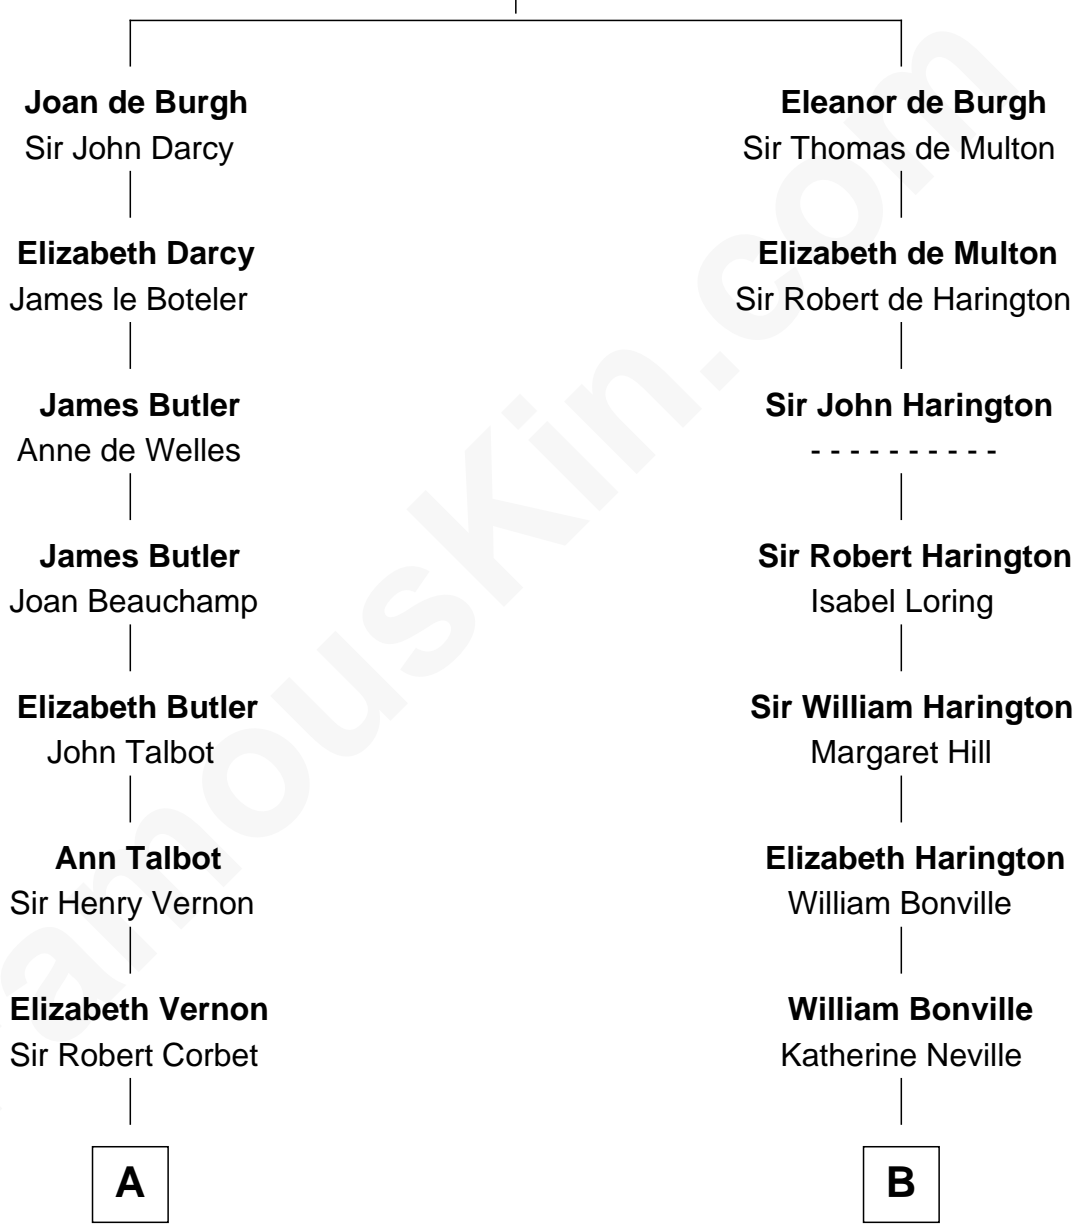

FamousKin.com Relationship Chart of

C. W. Post

Founder of Post Cereals

17th cousin 4 times removed of

James Sherman

27th U.S. Vice-President

Sir Richard de Burgh

Margaret - - - - -

C

—
Mary Whiting

William Barron

—
Mary Augusta Barron

Stalham Williams

—
Frances Lucretia Williams

Richard Winslow Sherman

—
Mary Frances Sherman

Richard Updike Sherman

—
James Sherman

27th U.S. Vice-President

FamousKin.com