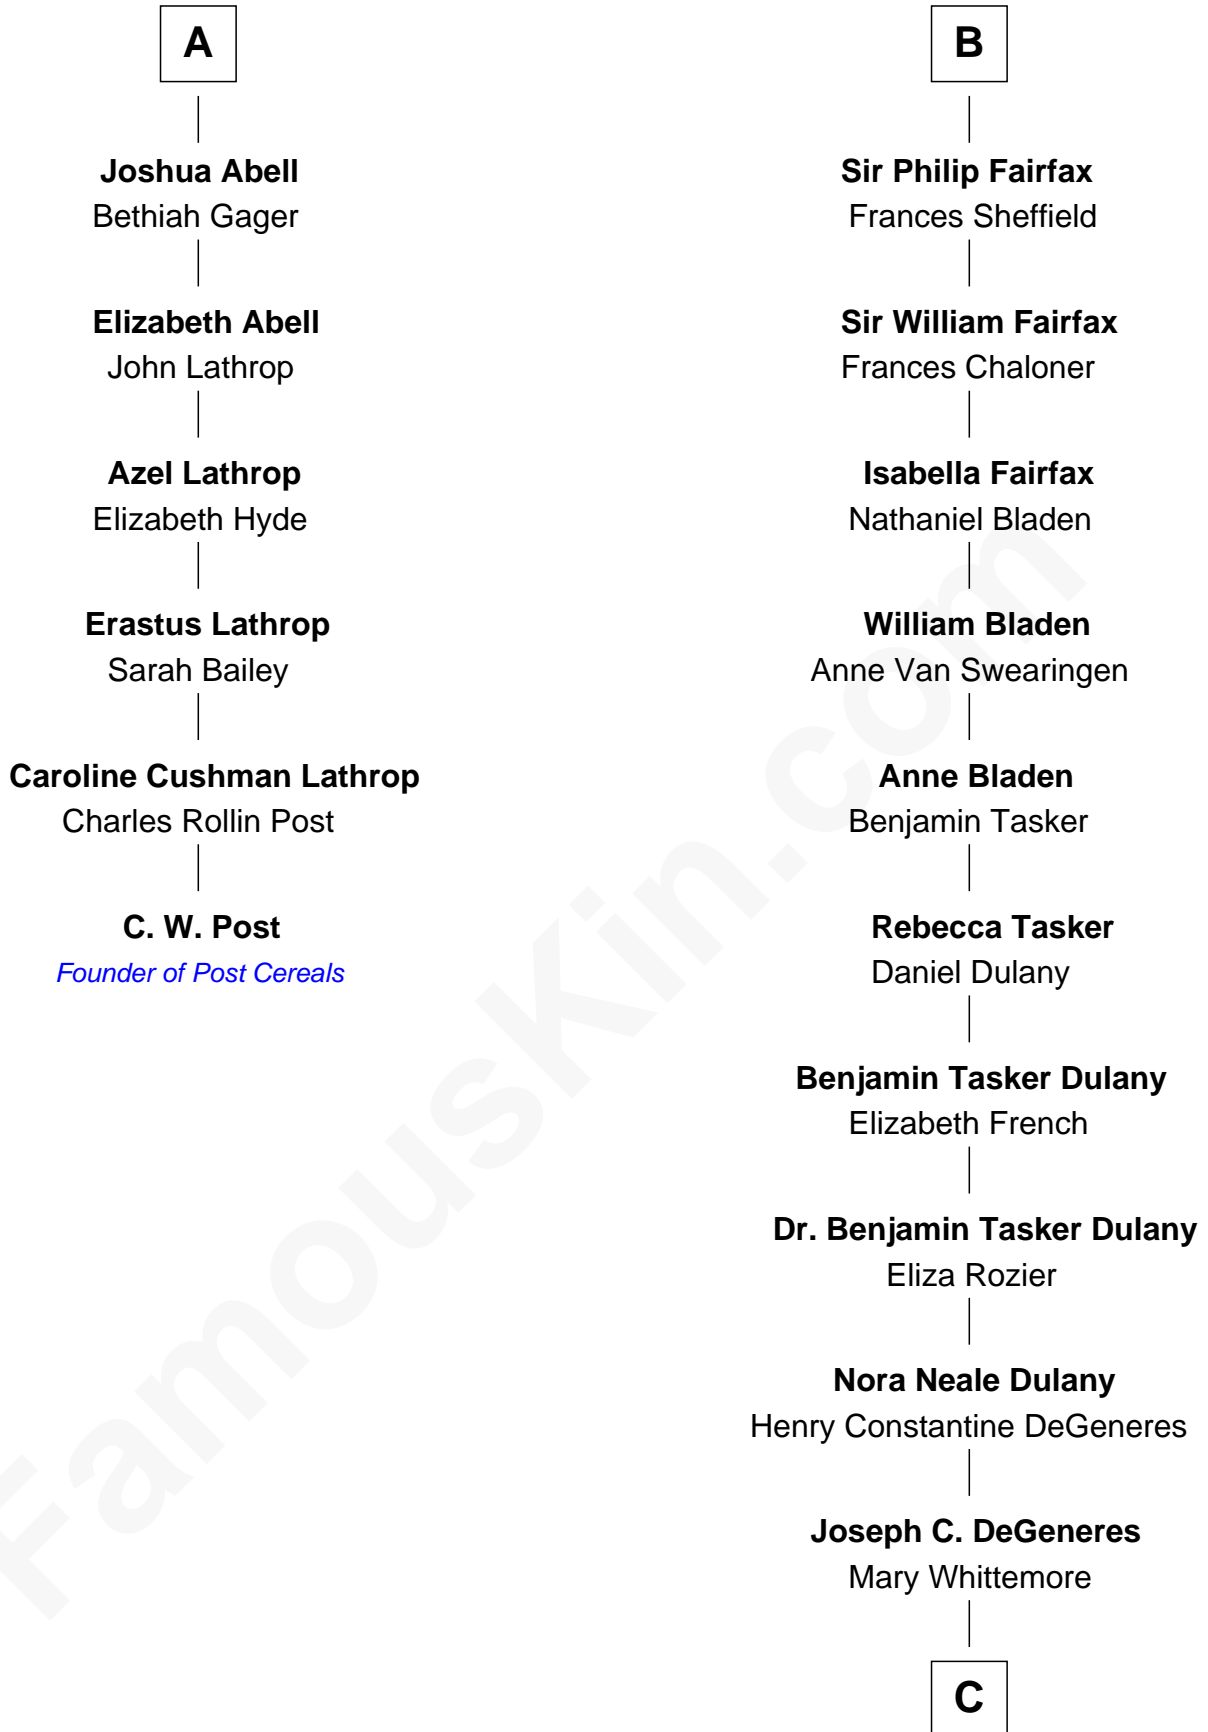

# FamousKin.com Relationship Chart of

**C. W. Post**

*Founder of Post Cereals*

12th cousin 8 times removed of

**Ellen DeGeneres**

*Comedienne and TV Personality*

C

Alfred George DeGeneres

Julia E. Billiu

Elliot Everett DeGeneres

Ruth Elodie Martin

Elliot Everett DeGeneres

Betty Jane Pfeffer

Ellen DeGeneres

*Comedienne and TV Personality*