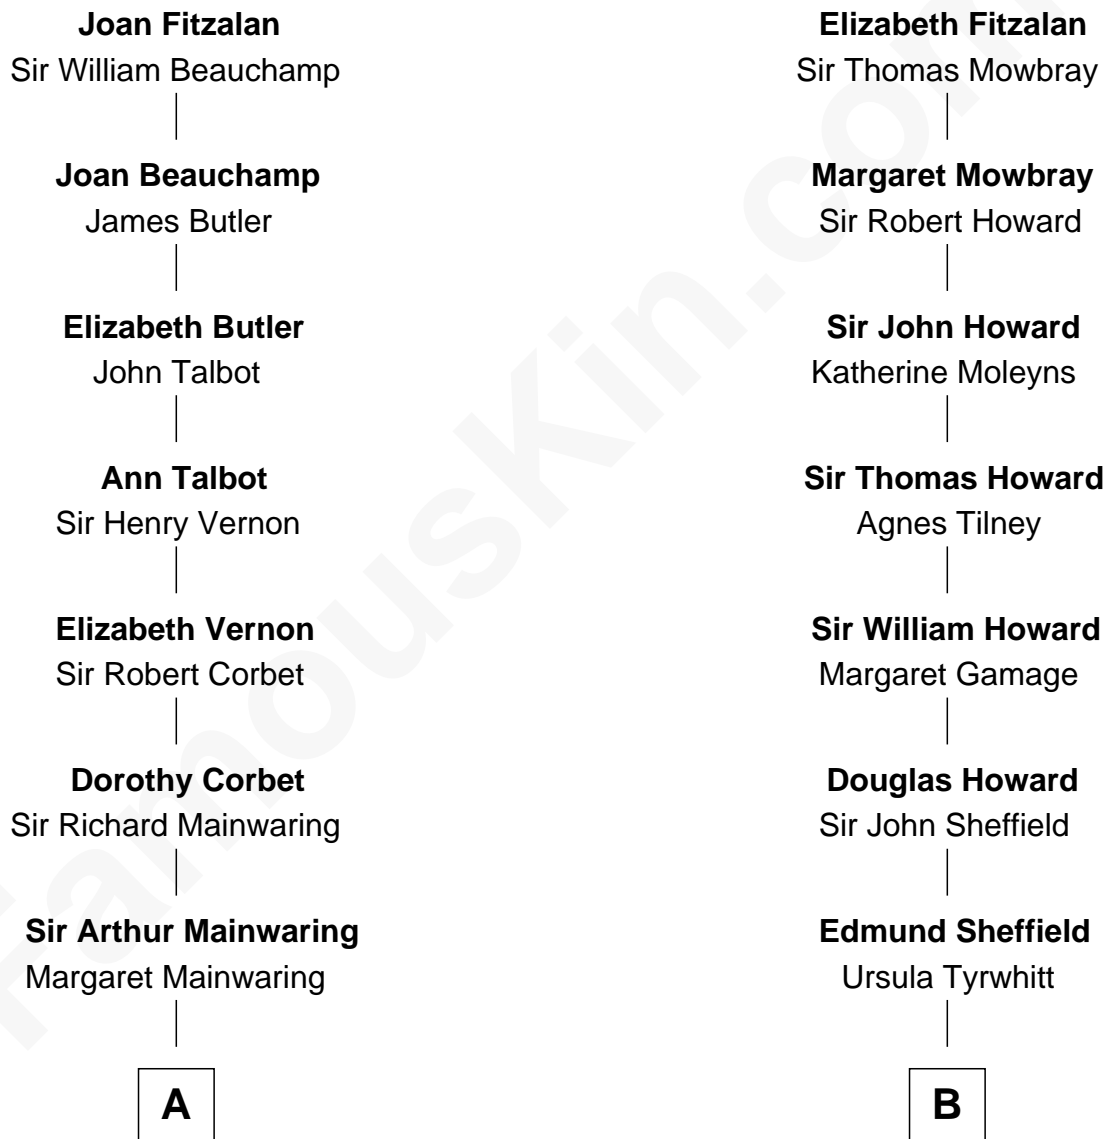

# FamousKin.com Relationship Chart of

**C. W. Post**

*Founder of Post Cereals*

15th cousin 5 times removed of

**Ellen DeGeneres**

*Comedienne and TV Personality*

**Sir Richard Fitzalan**

Elizabeth de Bohun