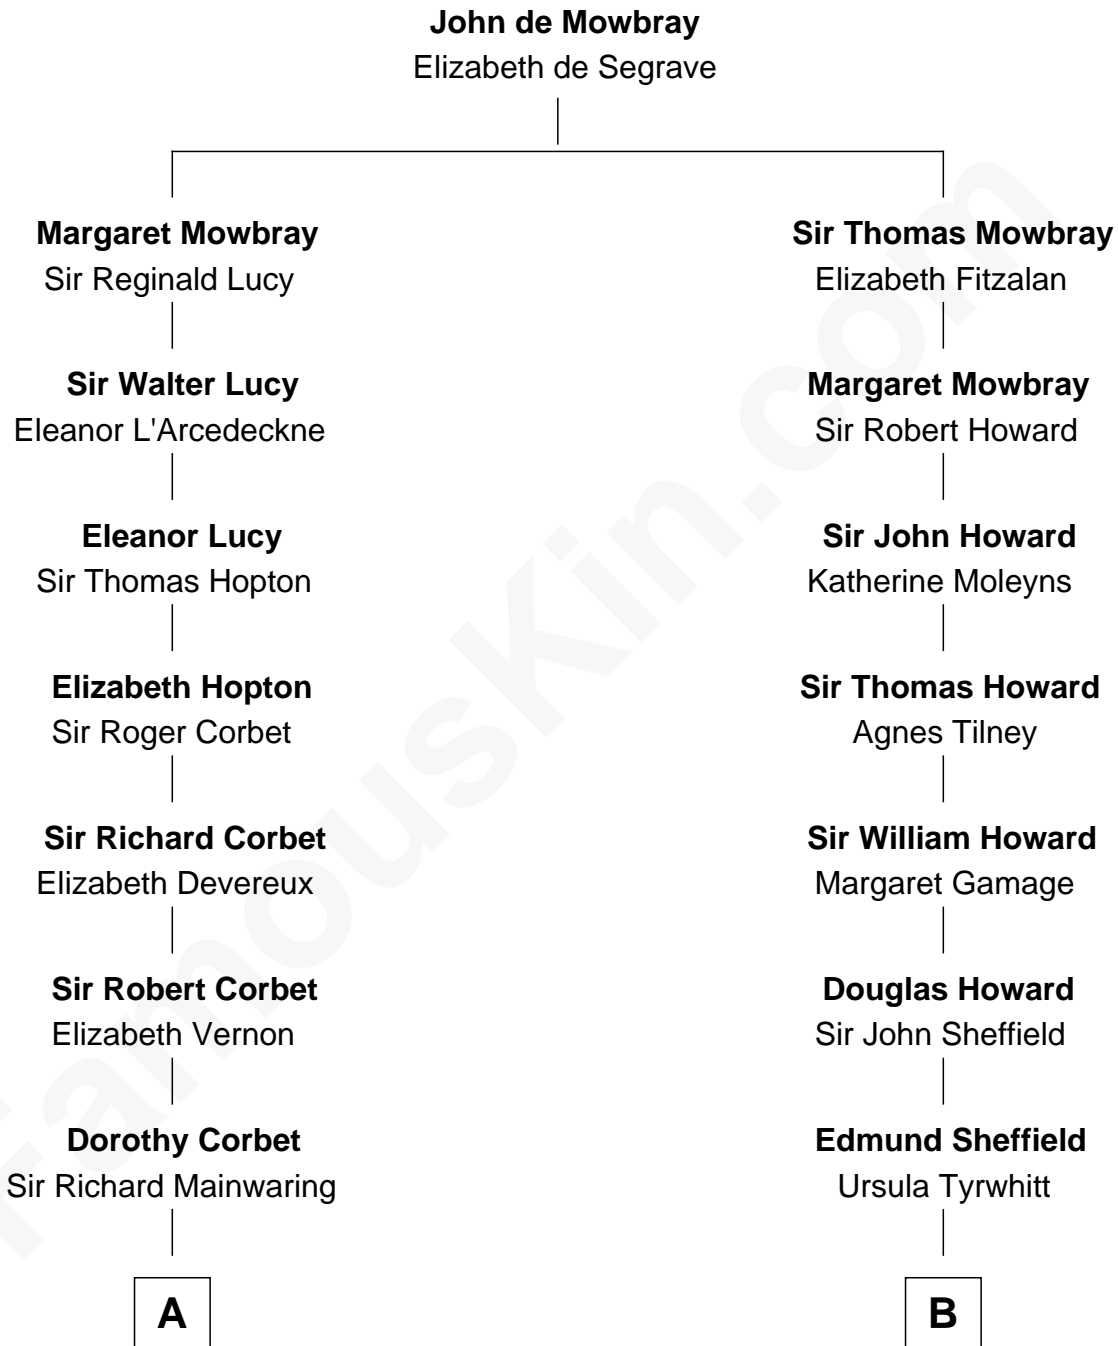

FamousKin.com Relationship Chart of

C. W. Post

Founder of Post Cereals

16th cousin 4 times removed of

Ellen DeGeneres

Comedienne and TV Personality

C

Alfred George DeGeneres