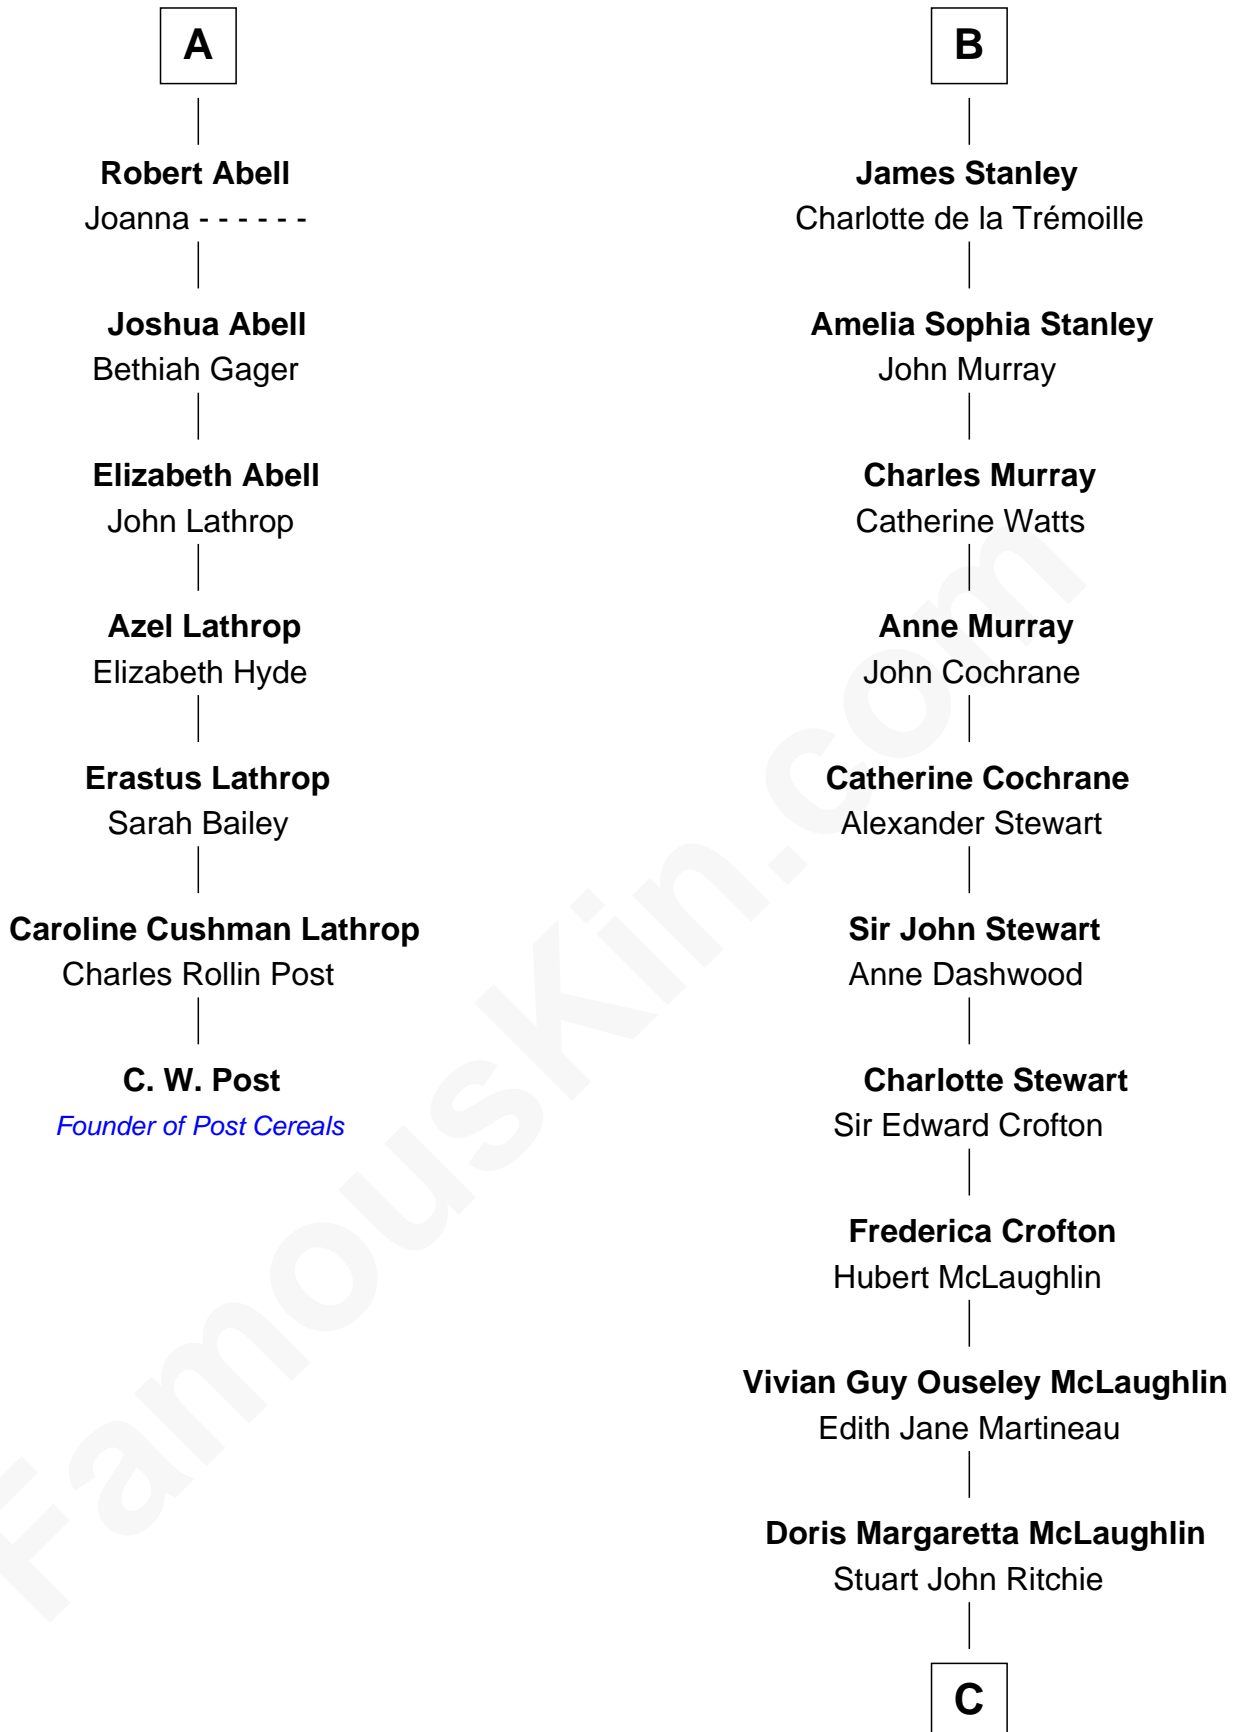

FamousKin.com Relationship Chart of

C. W. Post

Founder of Post Cereals

13th cousin 5 times removed of

Guy Ritchie

British Filmmaker

Sir Walter Devereux

Elizabeth Merbery

C

John Vivian Ritchie
Amber Mary Parkinson

Guy Ritchie
British Filmmaker

FamousKin.com