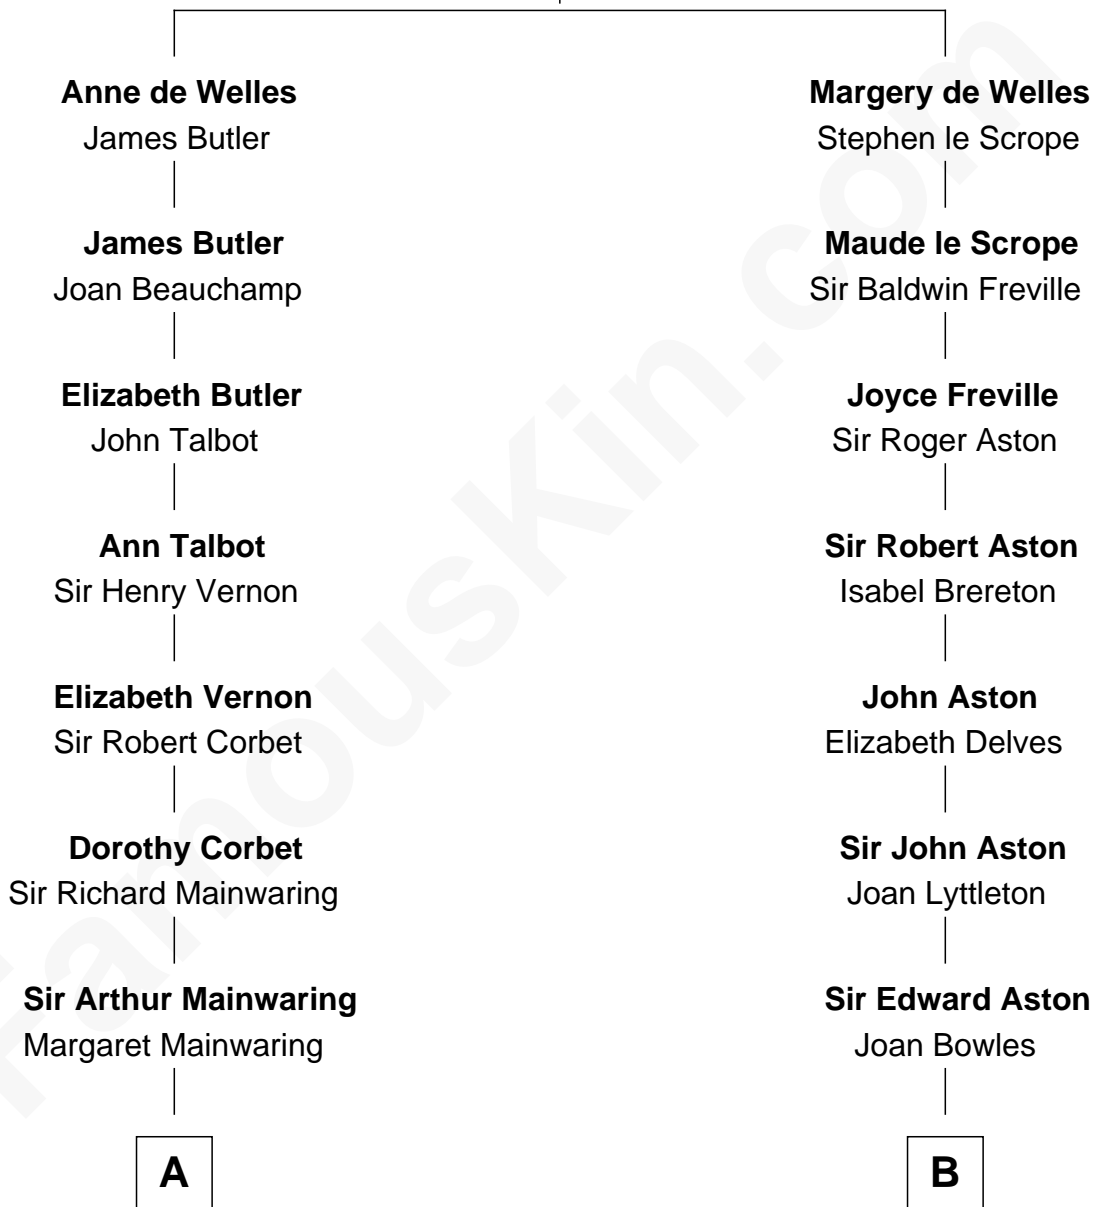

FamousKin.com Relationship Chart of

C. W. Post

Founder of Post Cereals

15th cousin 6 times removed of

Guy Ritchie

British Filmmaker

John de Welles

Maud de Roos

Amber Mary Parkinson

Guy Ritchie

British Filmmaker