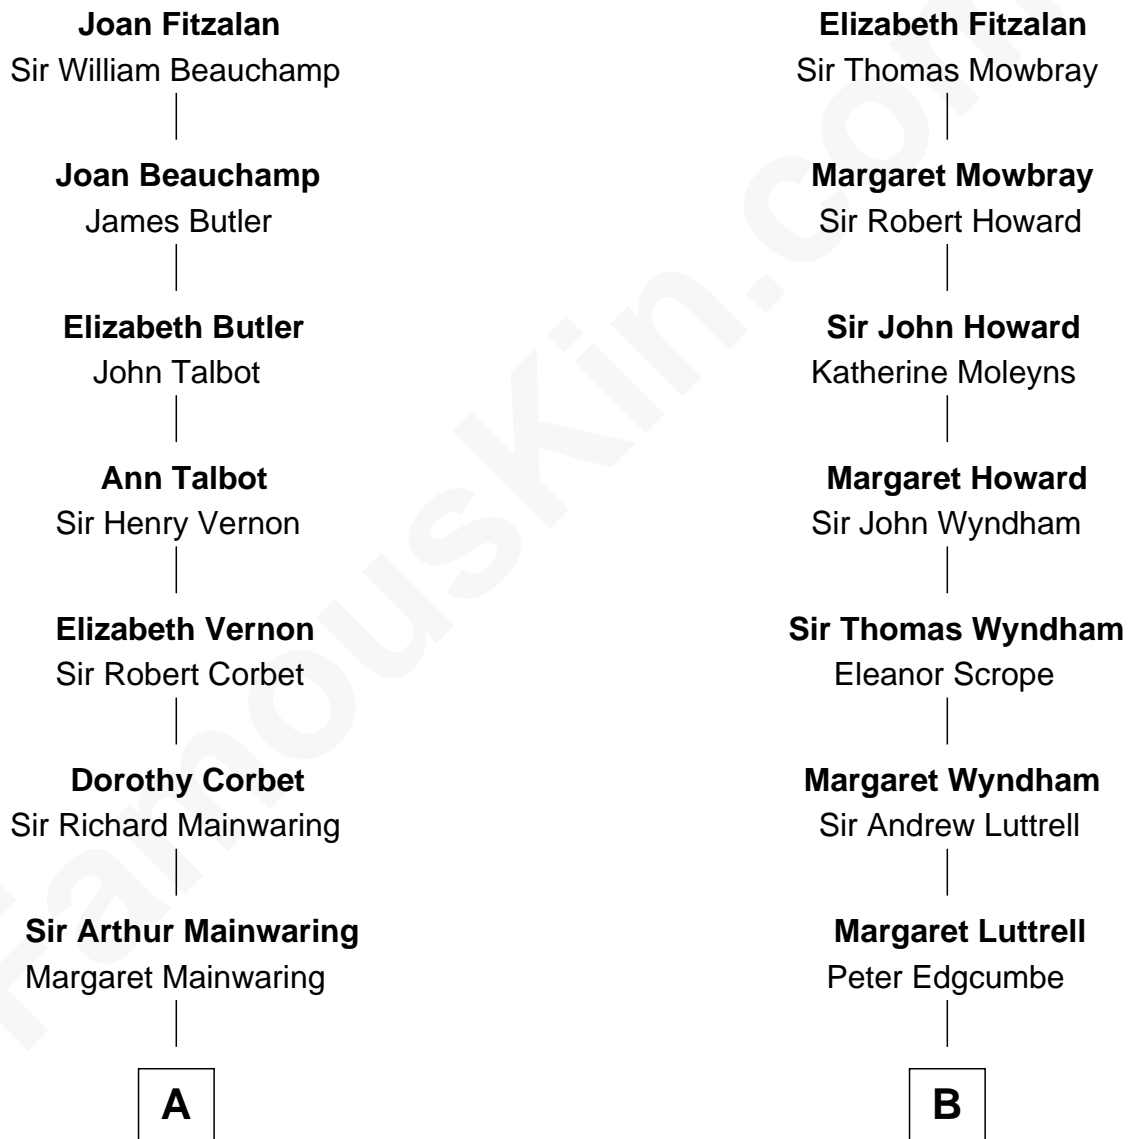

FamousKin.com Relationship Chart of

C. W. Post

Founder of Post Cereals

15th cousin 4 times removed of

Guy Ritchie

British Filmmaker

Sir Richard Fitzalan

Elizabeth de Bohun

C

Doris Margaretta McLaughlin

Stuart John Ritchie

John Vivian Ritchie

Amber Mary Parkinson

Guy Ritchie

British Filmmaker

FamousKin.com