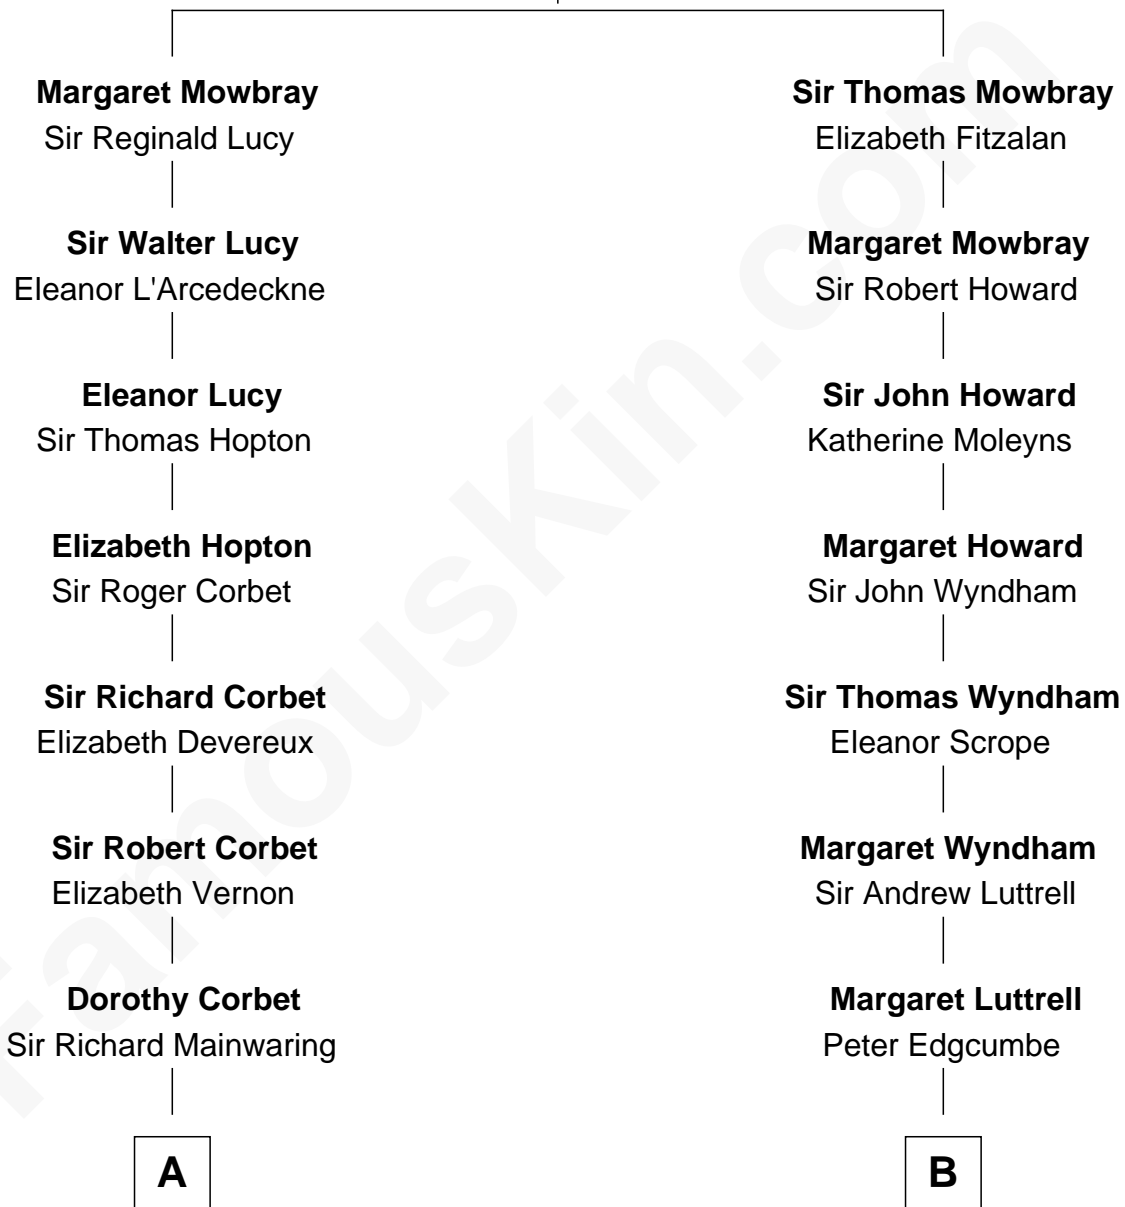

FamousKin.com Relationship Chart of

C. W. Post

Founder of Post Cereals

16th cousin 3 times removed of

Guy Ritchie

British Filmmaker

John de Mowbray
Elizabeth de Segrave

C

Doris Margaretta McLaughlin

Stuart John Ritchie

John Vivian Ritchie

Amber Mary Parkinson

Guy Ritchie

British Filmmaker

FamousKin.com