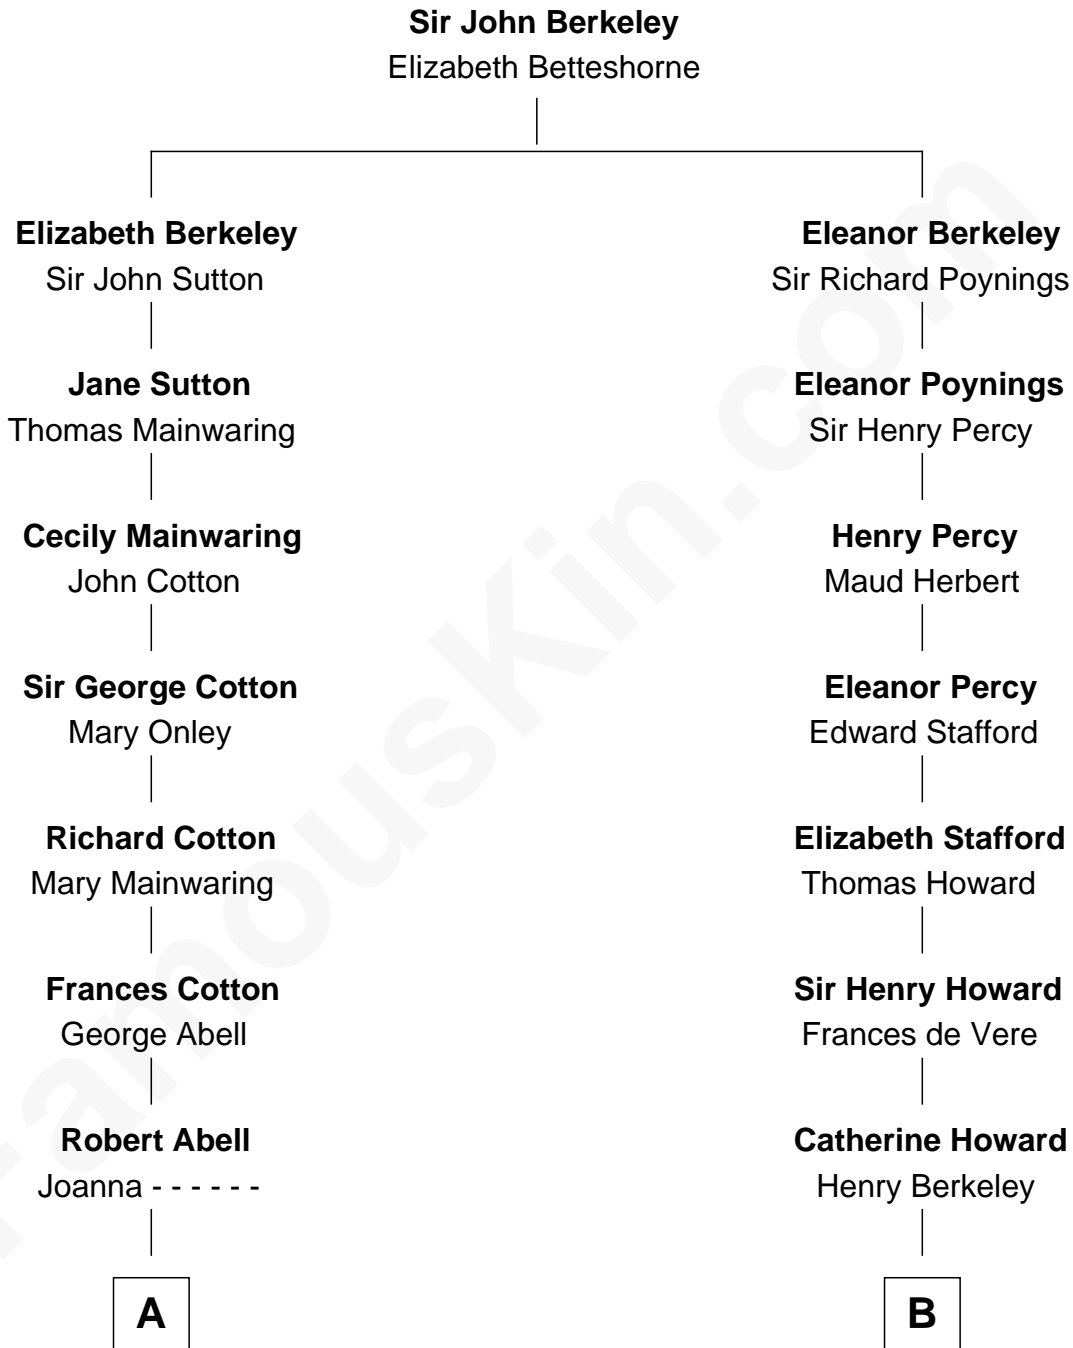

FamousKin.com Relationship Chart of

C. W. Post

Founder of Post Cereals

12th cousin 6 times removed of

Thomas Hunt Morgan

Nobel Prize Winner in Physiology or Medicine

C

Ellen Key Howard
Charlton Hunt Morgan

Thomas Hunt Morgan
Nobel Prize Winner

FamousKin.com