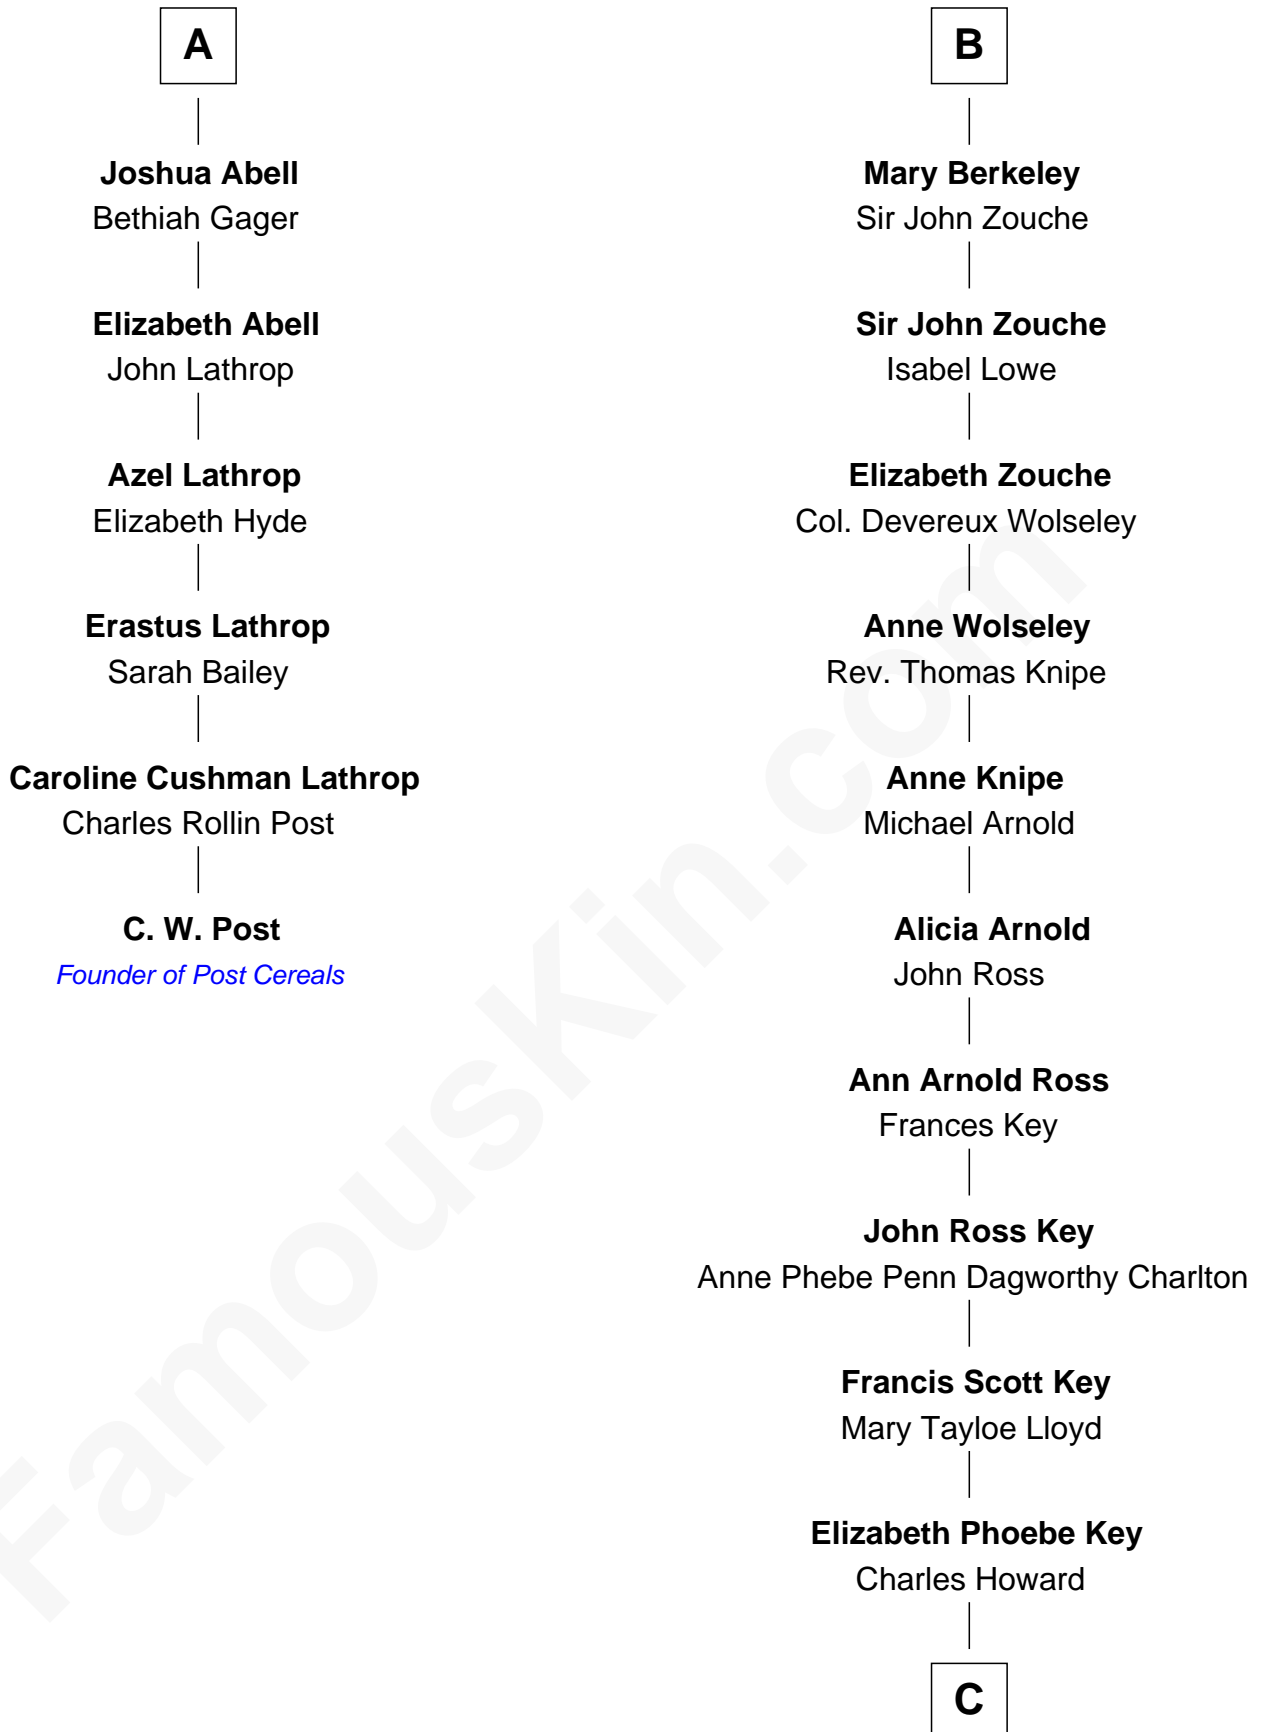

FamousKin.com Relationship Chart of

C. W. Post

Founder of Post Cereals

12th cousin 6 times removed of

Thomas Hunt Morgan

Nobel Prize Winner in Physiology or Medicine

C

Ellen Key Howard
Charlton Hunt Morgan

Thomas Hunt Morgan
Nobel Prize Winner

FamousKin.com