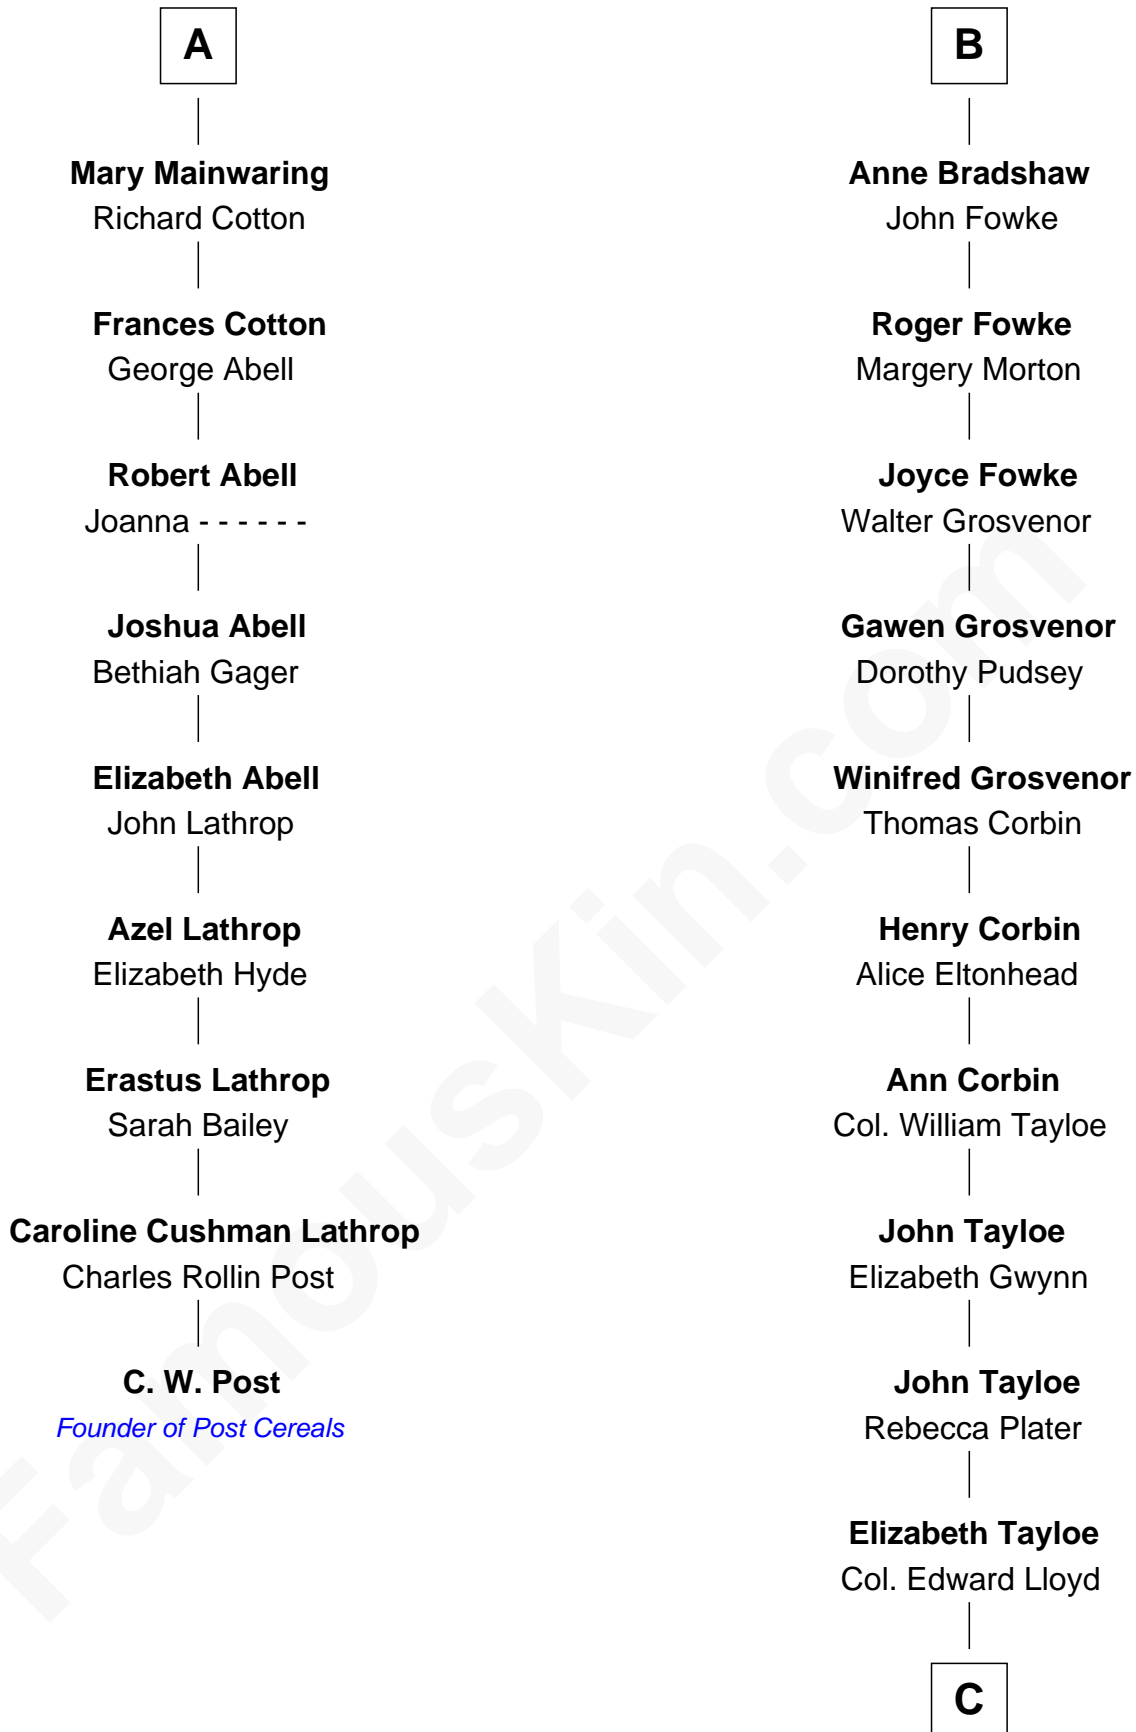

FamousKin.com Relationship Chart of

C. W. Post

Founder of Post Cereals

15th cousin 5 times removed of

Thomas Hunt Morgan

Nobel Prize Winner in Physiology or Medicine

John de Welles

Maud de Roos

Elizabeth Vernon

Sir Robert Corbet

Dorothy Corbet

Sir Richard Mainwaring

Sir Arthur Mainwaring

Margaret Mainwaring

A

Margery de Welles

Stephen le Scrope

Maude le Scrope

Sir Baldwin Freville

Joyce Freville

Sir Roger Aston

Sir Robert Aston

Isabel Brereton

John Aston

Elizabeth Delves

Margaret Aston

John Kinnersley

Isabel Kinnersley

John Bradshaw

B

C

—
Mary Tayloe Lloyd