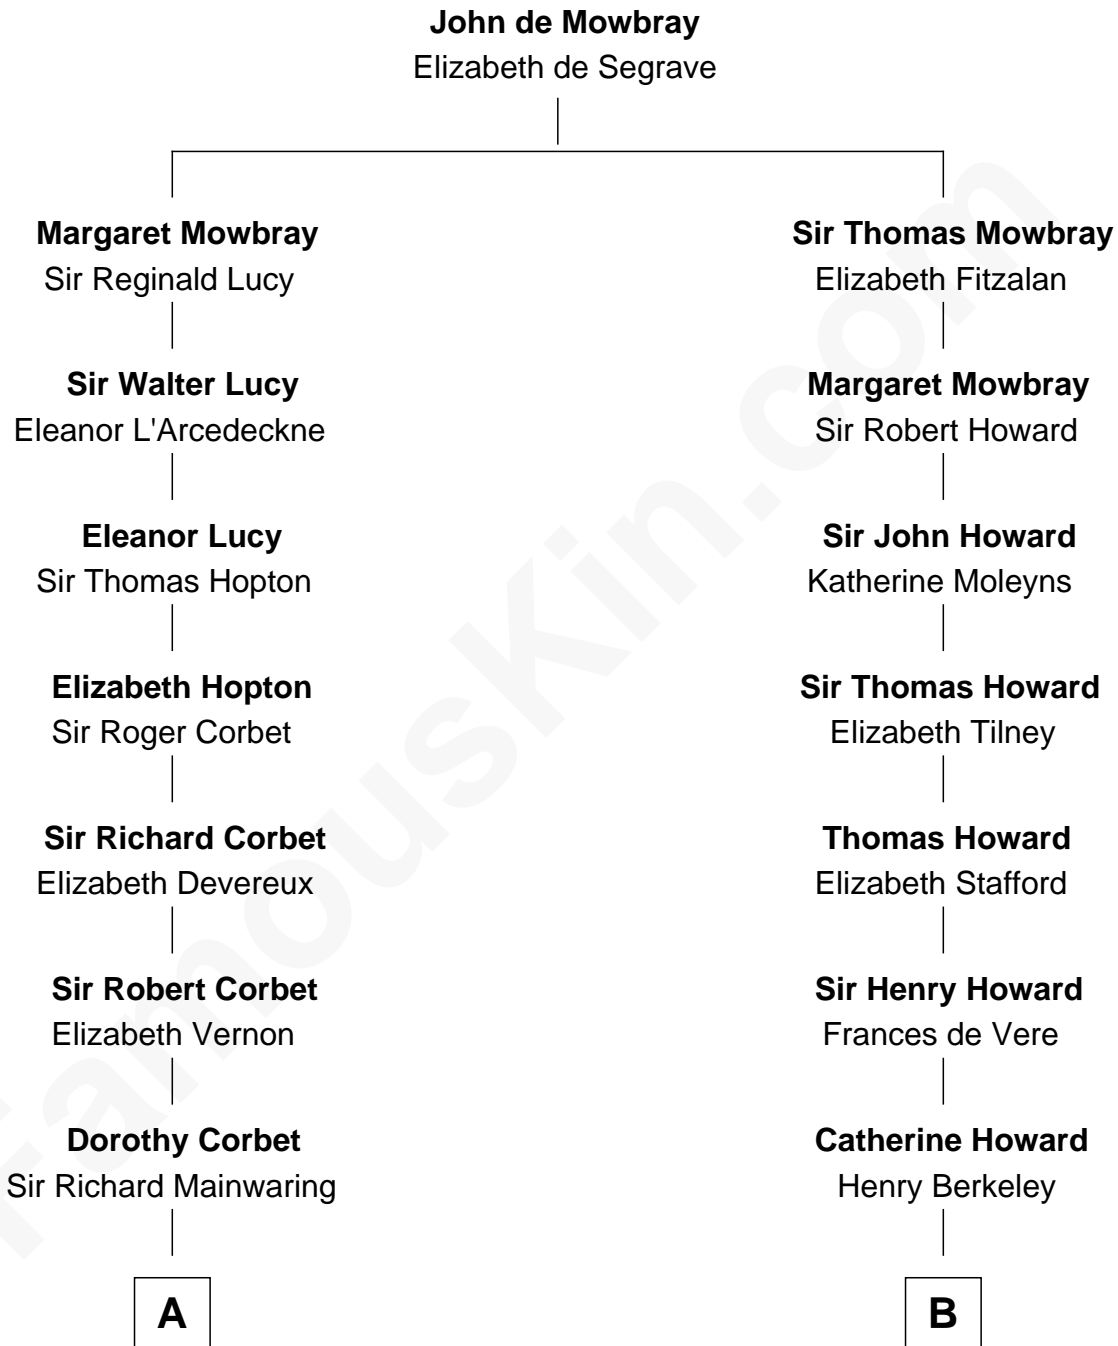

FamousKin.com Relationship Chart of

C. W. Post

Founder of Post Cereals

16th cousin 2 times removed of

Thomas Hunt Morgan

Nobel Prize Winner in Physiology or Medicine

C

Ellen Key Howard
Charlton Hunt Morgan

Thomas Hunt Morgan
Nobel Prize Winner

FamousKin.com