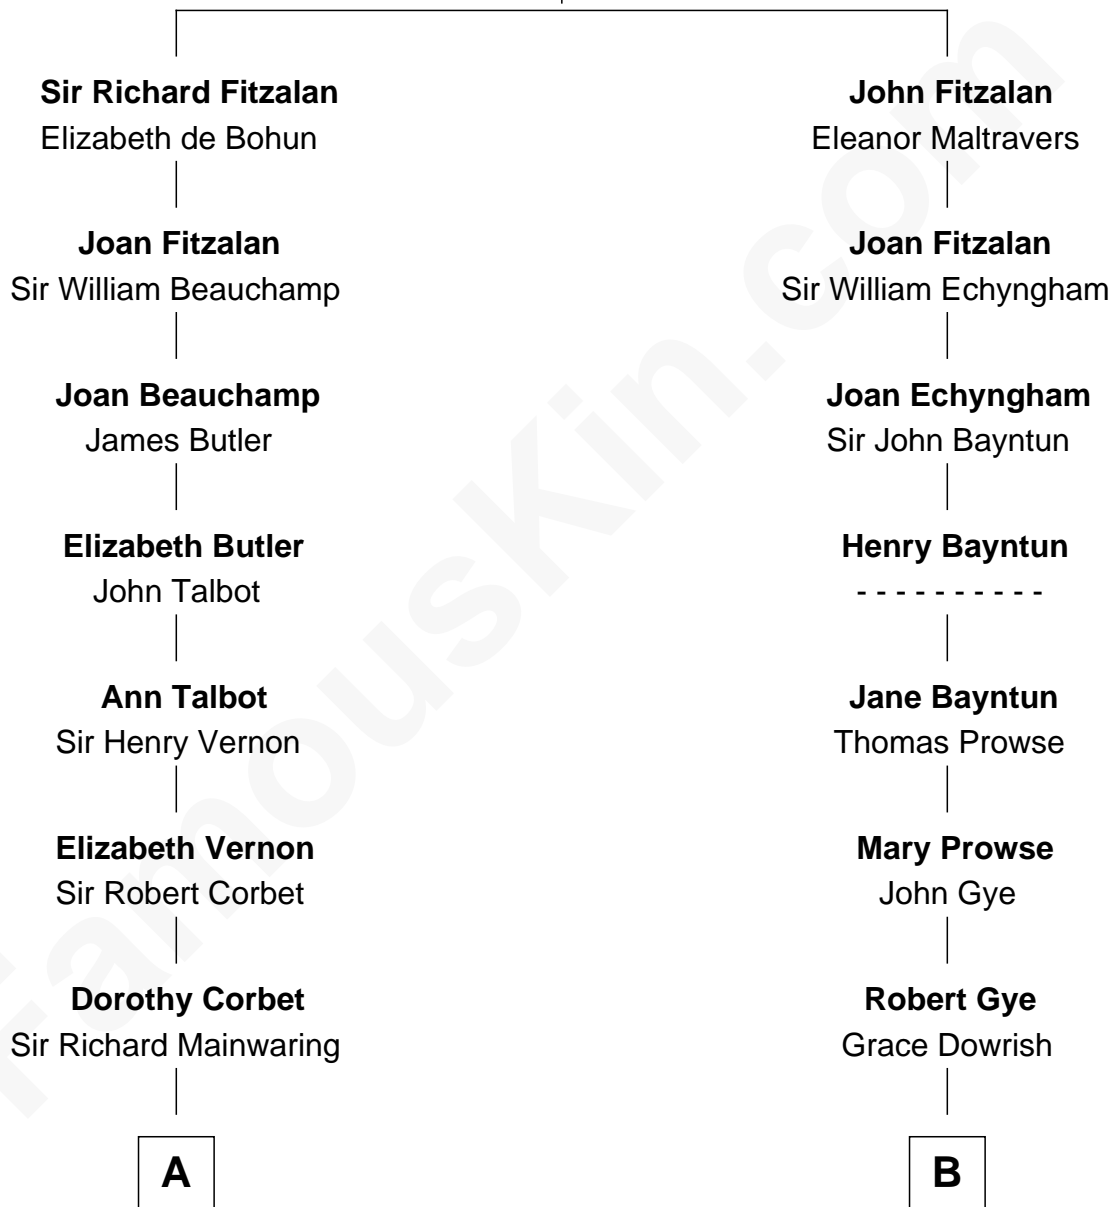

FamousKin.com Relationship Chart of

C. W. Post

Founder of Post Cereals

16th cousin 2 times removed of

Pete Seeger

American Folk Singer

Richard Fitzalan
Eleanor Plantagenet

C

Charles Louis Seeger
Constance de Clyver Edson

Pete Seeger
American Folk Singer

FamousKin.com