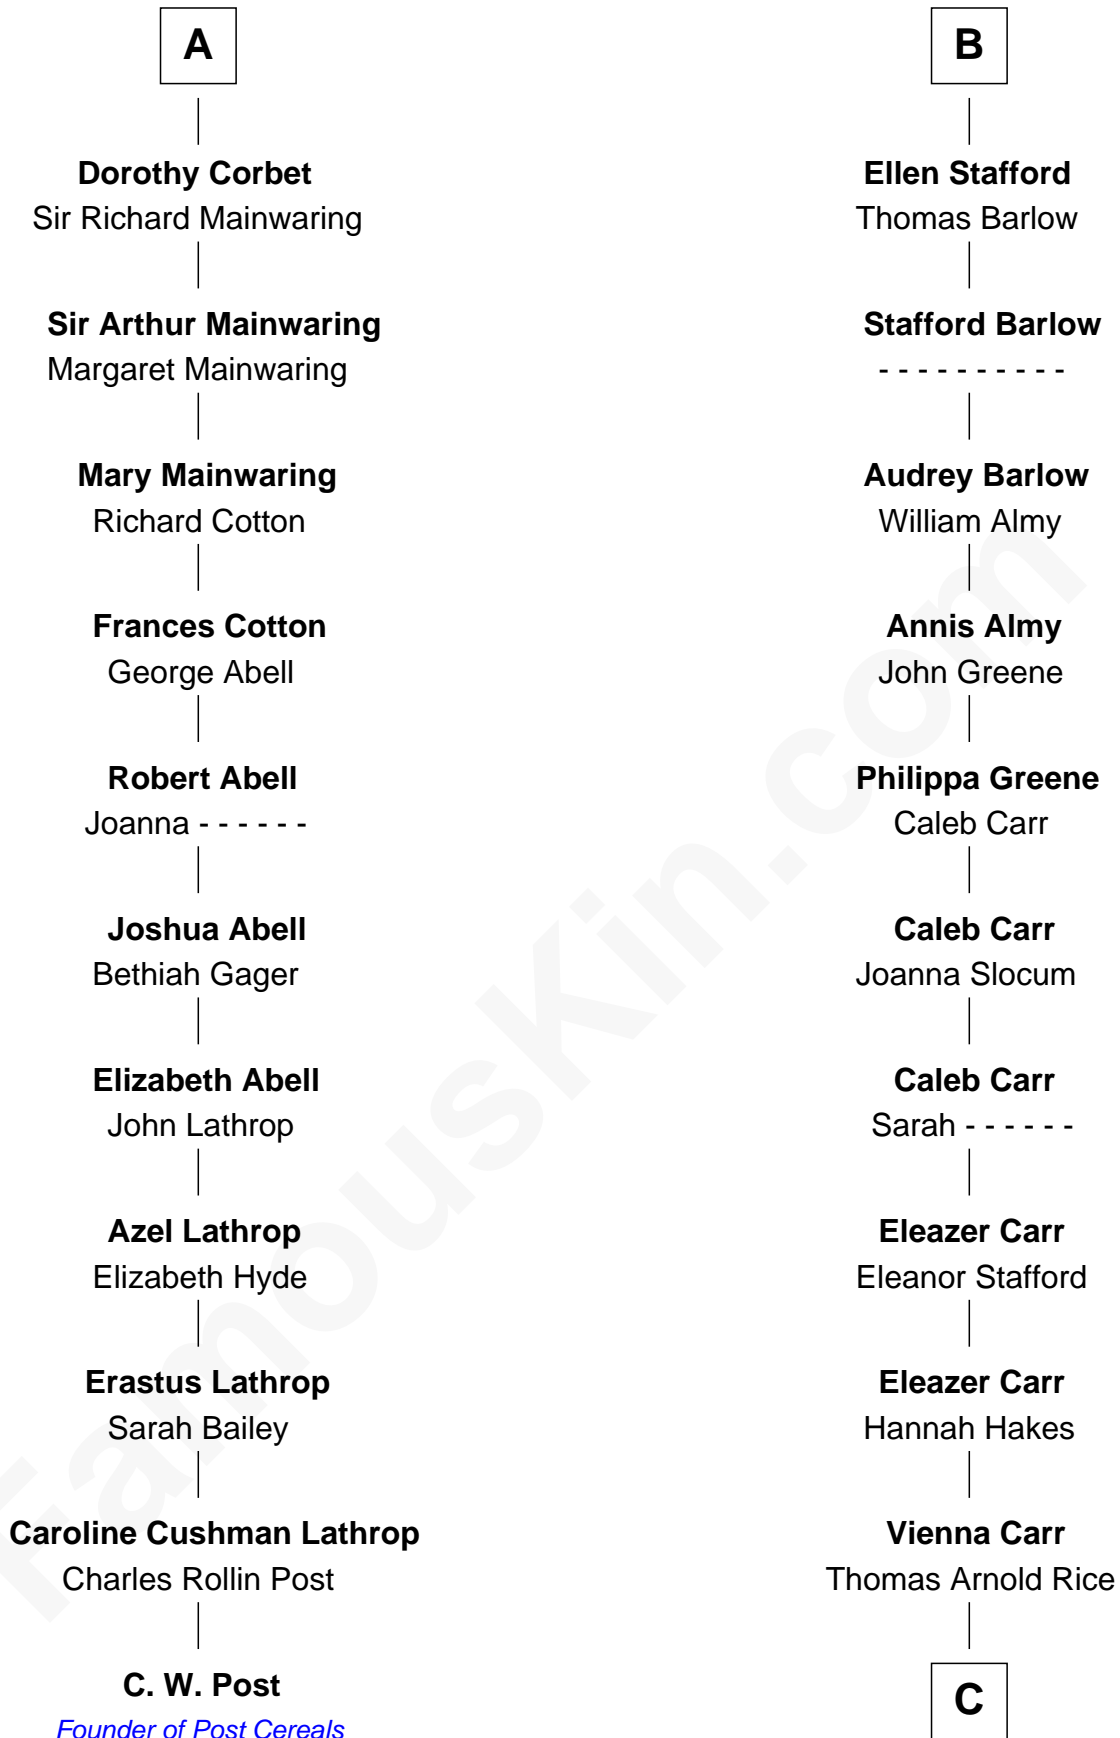

FamousKin.com Relationship Chart of

C. W. Post

Founder of Post Cereals

17th cousin 3 times removed of

Charlie Munger

Vice-Chairman of Berkshire Hathaway

C

Caroline A. Rice
William H. Ingham