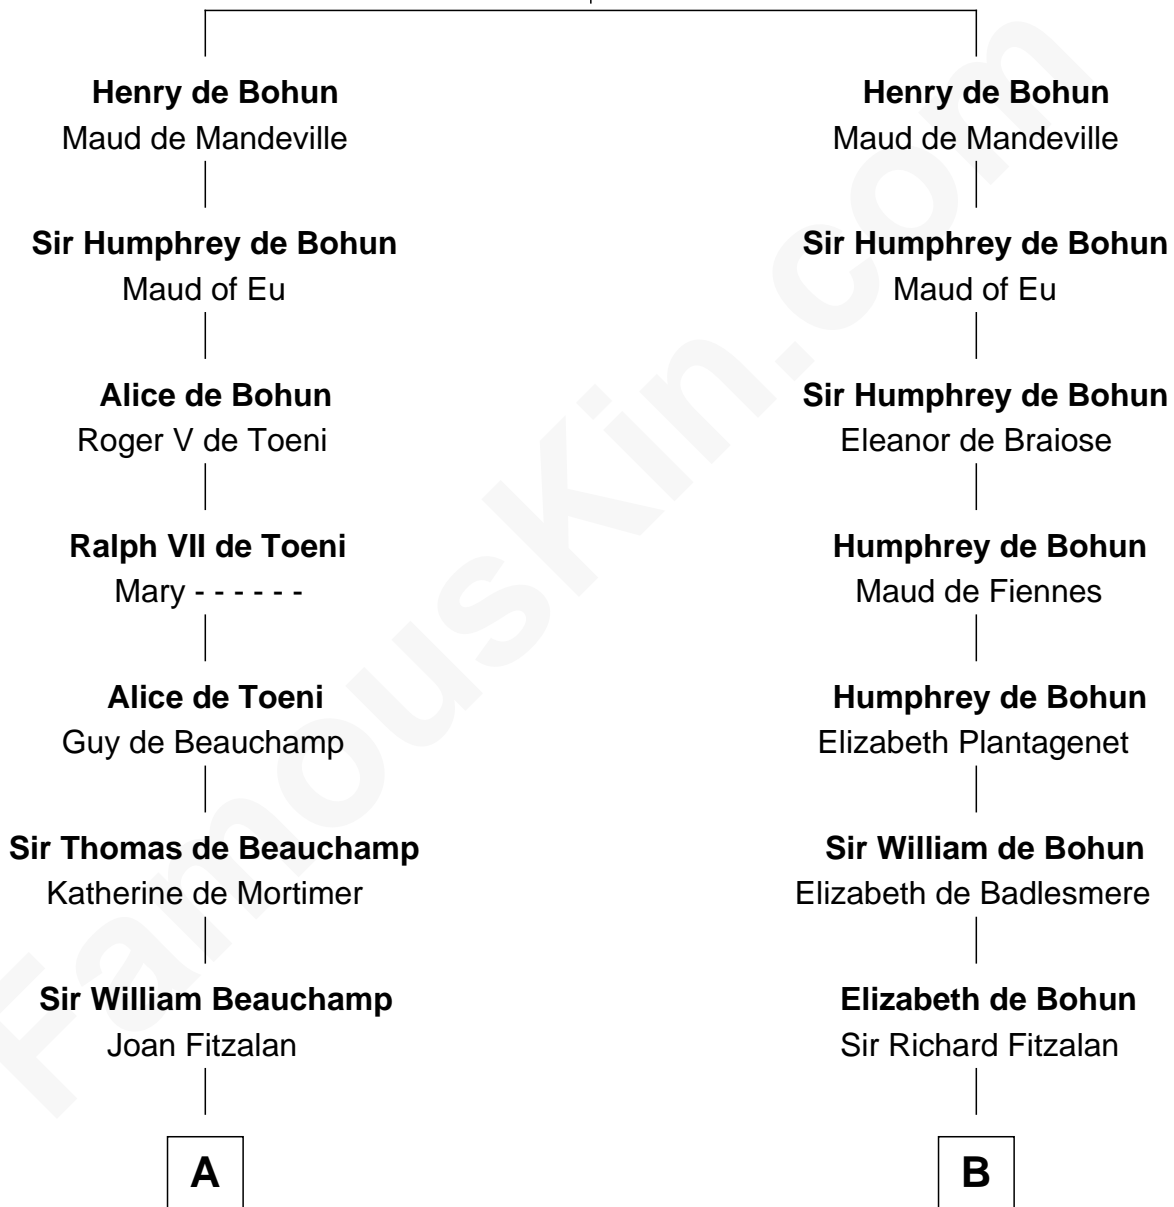

FamousKin.com Relationship Chart of

C. W. Post

Founder of Post Cereals

19th cousin 2 times removed of

Henry Lee III

9th Governor of Virginia

Humphrey IV de Bohun

Margaret of Scotland

C

Elizabeth Abell

John Lathrop

Azel Lathrop

Elizabeth Hyde

Erastus Lathrop

Sarah Bailey

Caroline Cushman Lathrop

Henry Lee III

Light-Horse Harry