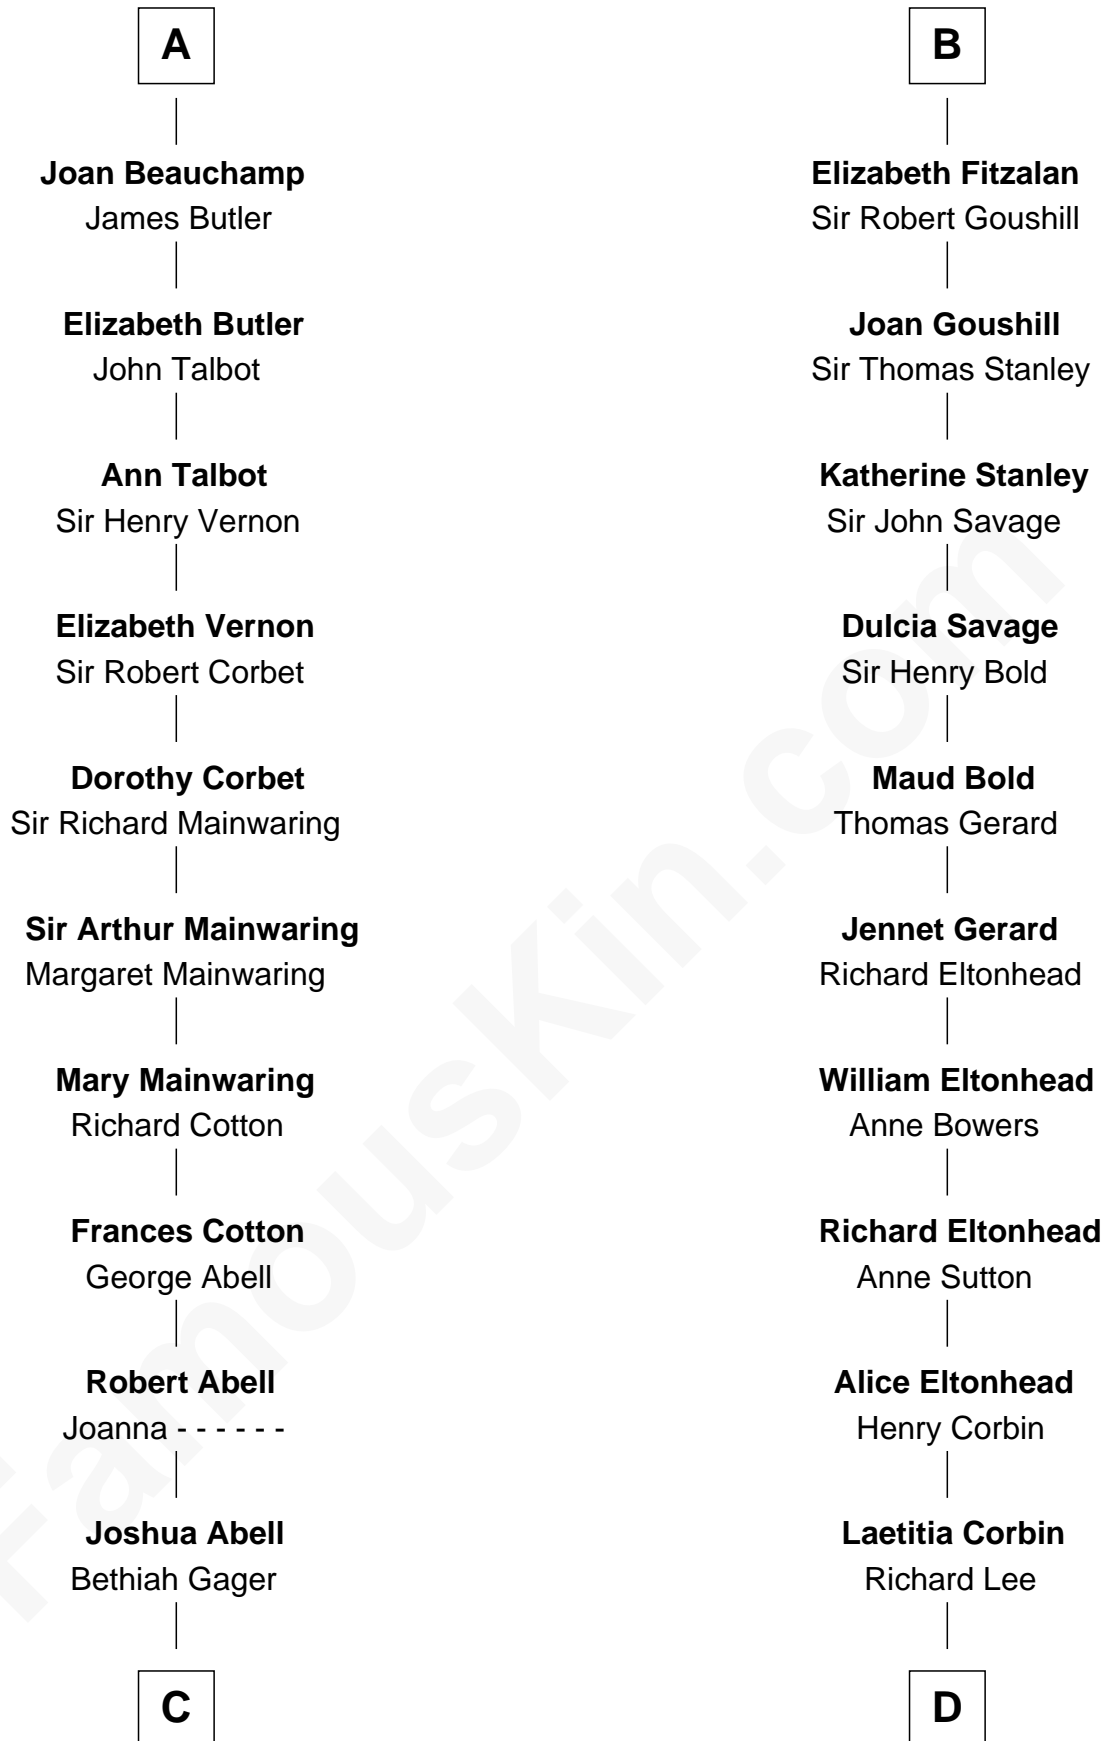

FamousKin.com Relationship Chart of

C. W. Post

Founder of Post Cereals

19th cousin 2 times removed of

Henry Lee III

9th Governor of Virginia

Humphrey IV de Bohun

Margaret of Scotland

C

Elizabeth Abell

John Lathrop

Azel Lathrop

Elizabeth Hyde

Erastus Lathrop

Sarah Bailey

Caroline Cushman Lathrop