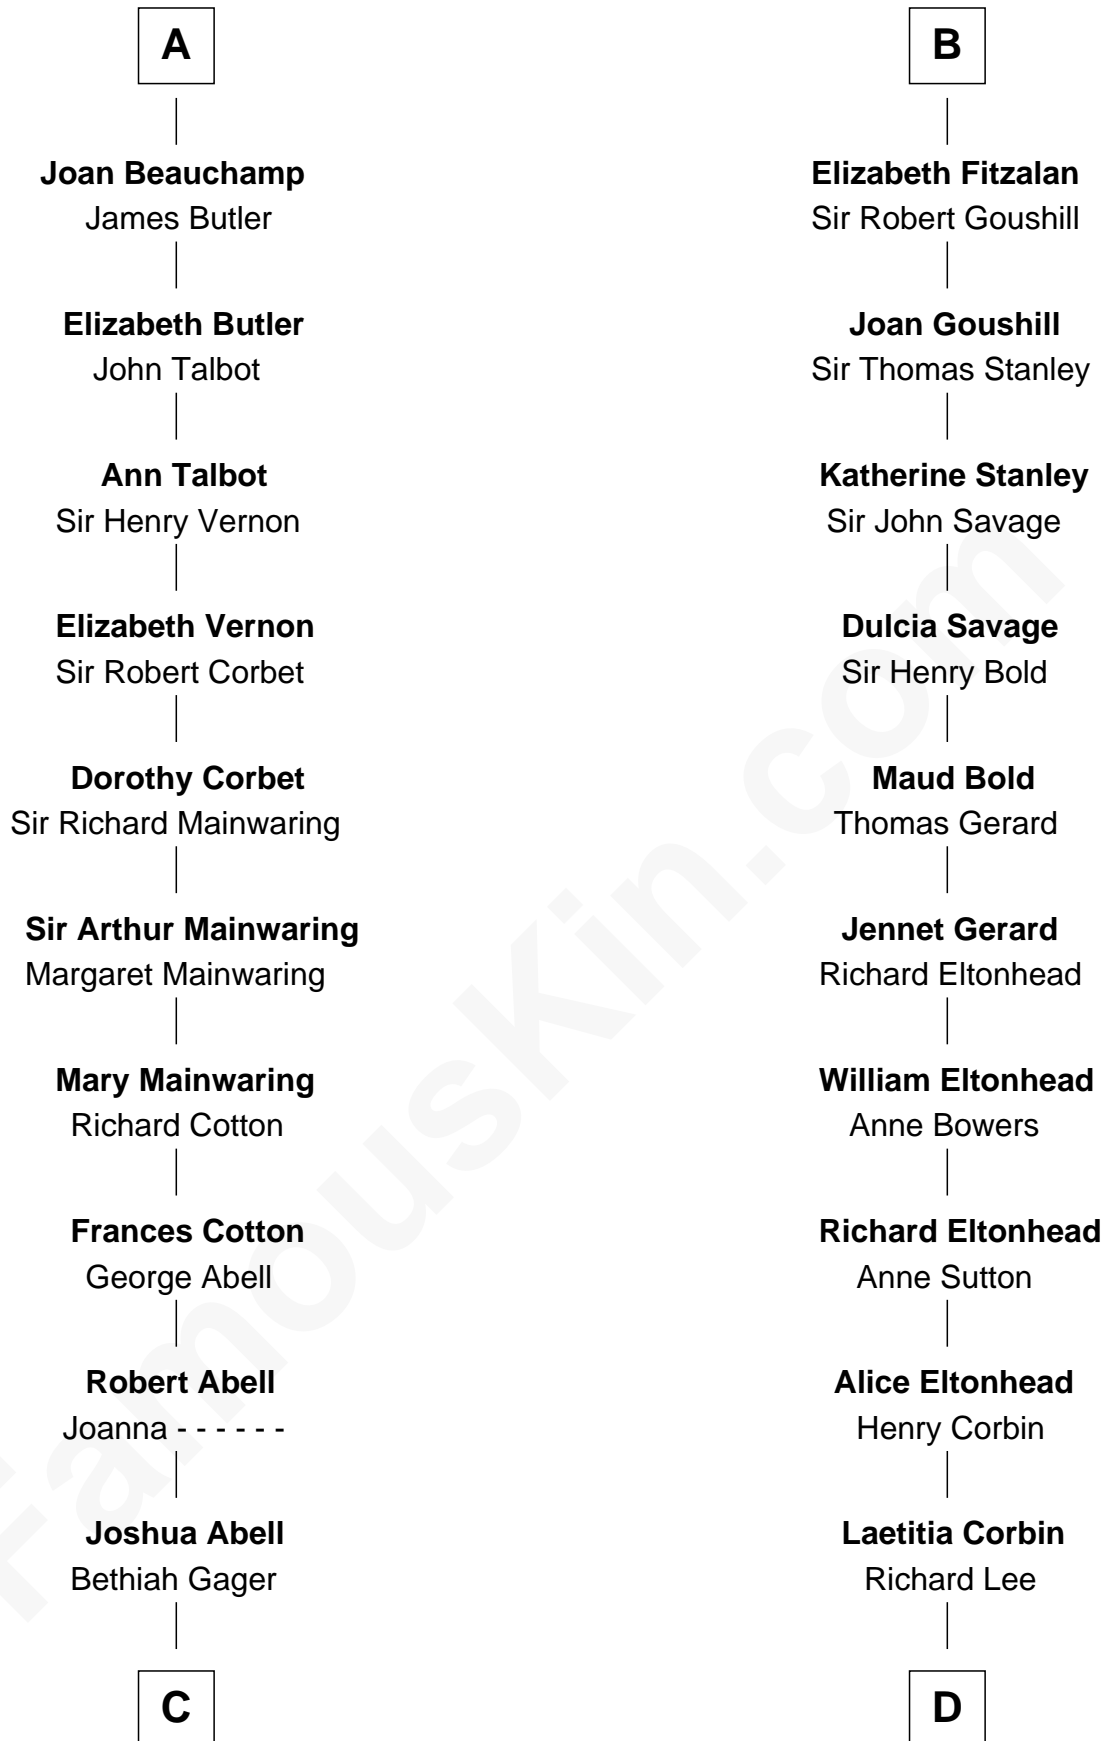

FamousKin.com Relationship Chart of

C. W. Post

Founder of Post Cereals

19th cousin 2 times removed of

Henry Lee III

9th Governor of Virginia

Henri de Eu
Maud de Warenne

C

Elizabeth Abell

John Lathrop

Azel Lathrop

Elizabeth Hyde

Erastus Lathrop

Sarah Bailey

Caroline Cushman Lathrop

Charles Rollin Post