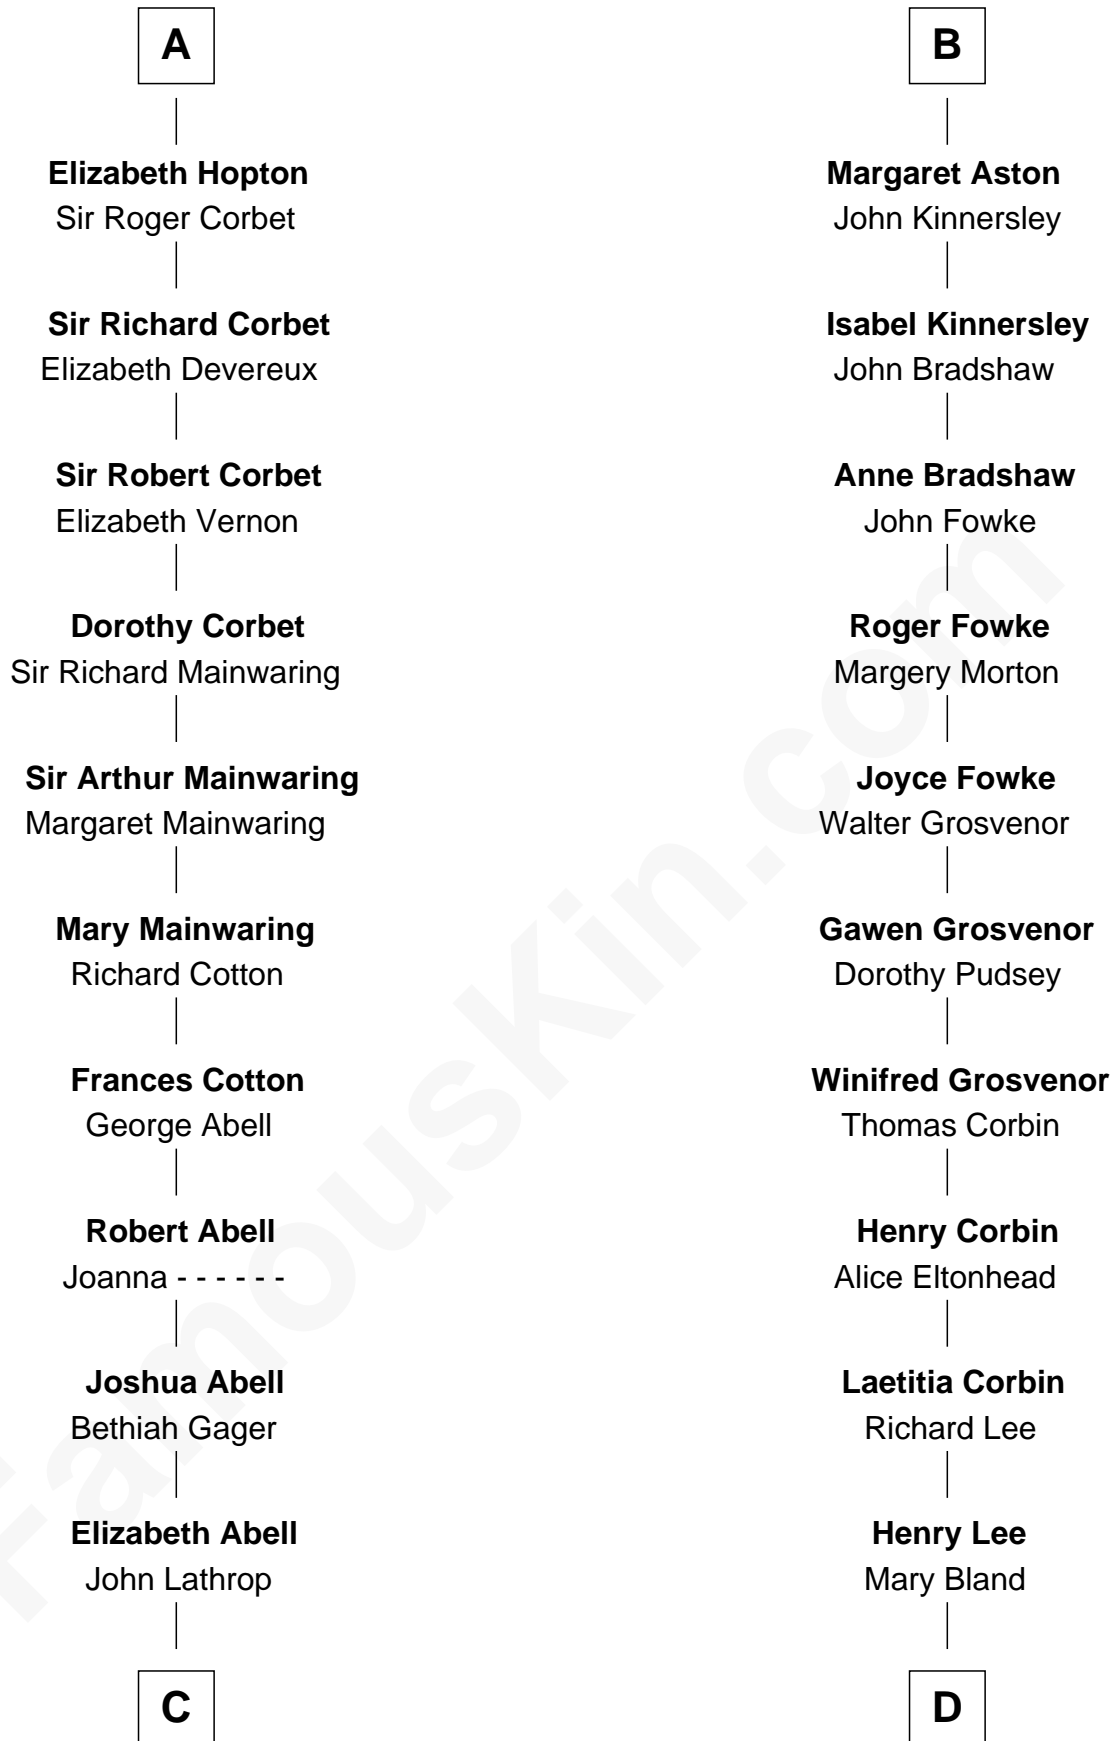

FamousKin.com Relationship Chart of

C. W. Post

Founder of Post Cereals

18th cousin 2 times removed of

Henry Lee III

9th Governor of Virginia

John de Botetourte

Maud FitzThomas

Probable

Maud Botetourt

Reynold Grey

Sir Henry de Grey

Elizabeth Talbot

Richard Grey

Blanche de la Vache

Alice Grey

Thomas de Botetourte

Joan de Somery

John de Botetourte

Joyce la Zouche de Mortimer

Joyce de Botetourte

Sir Baldwin Freville

Sir Baldwin Freville

Maude le Scrope

Joyce Freville

Sir Roger Aston

Sir Robert Aston

Isabel Brereton

John Aston

Elizabeth Delves

B

FamousKin.com