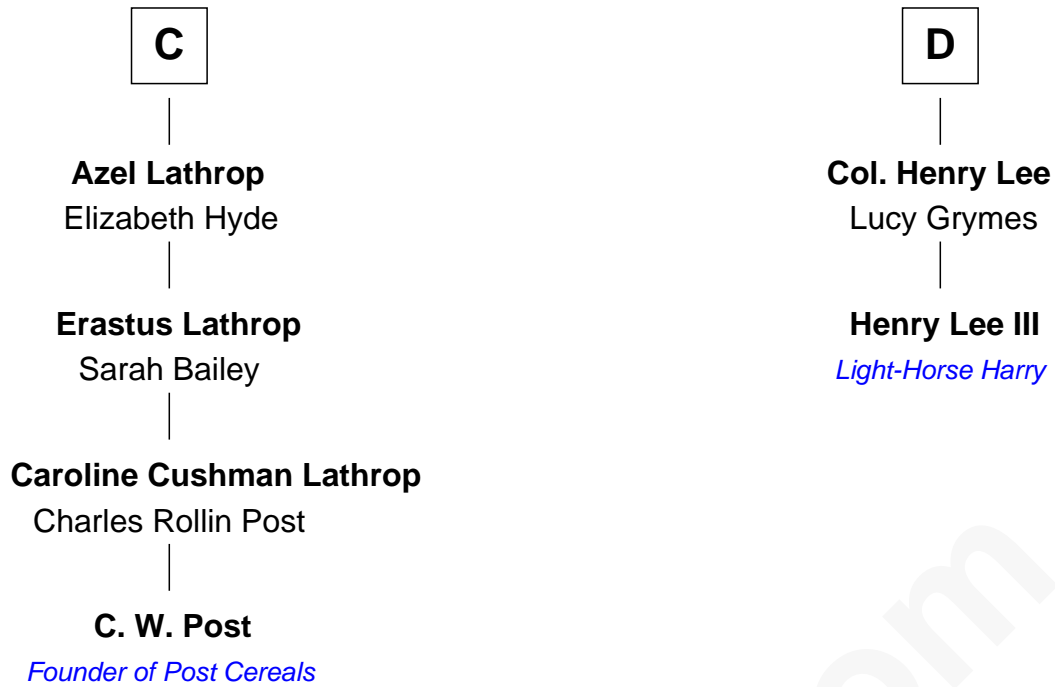

FamousKin.com Relationship Chart of

C. W. Post

Founder of Post Cereals

18th cousin 2 times removed of

Henry Lee III

9th Governor of Virginia

John de Botetourte

Maud FitzThomas

Thomas de Botetourte

Joan de Somery

John de Botetourte

Joyce la Zouche de Mortimer

Joyce de Botetourte

Sir Baldwin Freville

Sir Baldwin Freville

Maude le Scrope

Joyce Freville

Sir Roger Aston

Sir Robert Aston

Isabel Brereton

John Aston

Elizabeth Delves

B

FamousKin.com