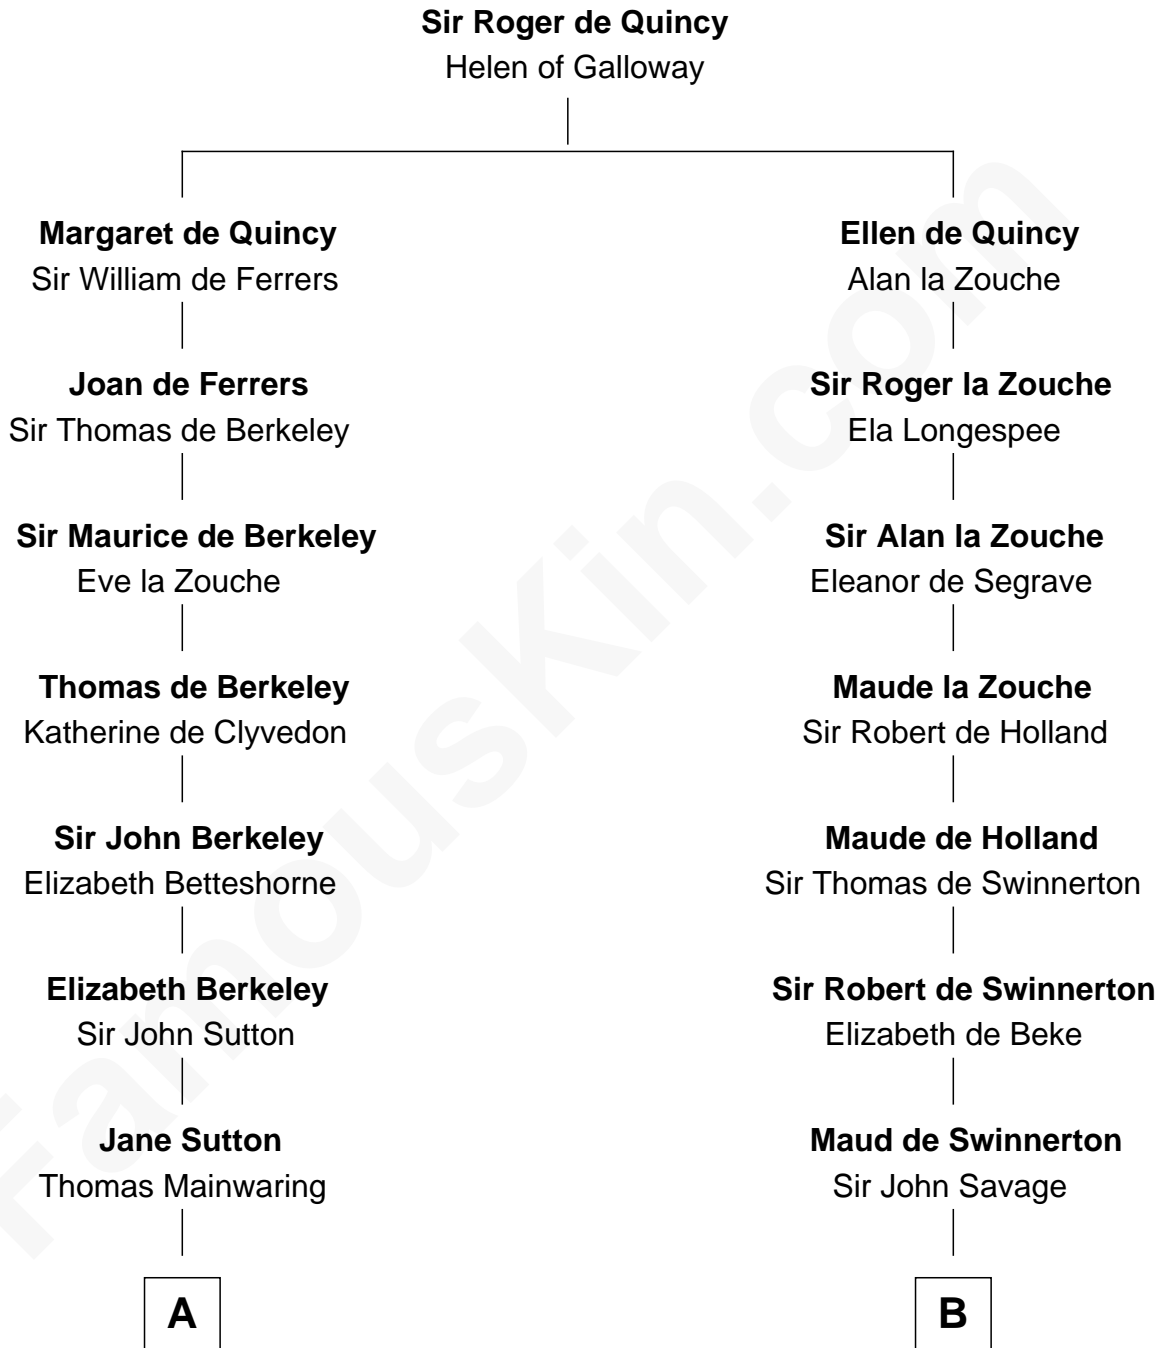

FamousKin.com

Relationship Chart of

C. W. Post

Founder of Post Cereals

17th cousin 2 times removed of

General Robert E. Lee

Confederate Army - U.S. Civil War

C

Col. Henry Lee

Lucy Grymes

Maj. Gen. Henry Lee

Anne Hill Carter

General Robert E. Lee

Confederate Army - U.S. Civil War

FamousKin.com