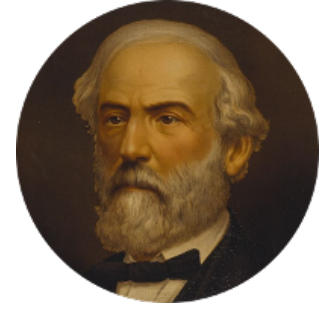

# FamousKin.com Relationship Chart of

**C. W. Post**

*Founder of Post Cereals*

14th cousin 1 time removed of

**General Robert E. Lee**

*Confederate Army - U.S. Civil War*

**John de Welles**

Maud de Roos

**Anne de Welles**

James Butler

**James Butler**

Joan Beauchamp

**Elizabeth Butler**

John Talbot

**Ann Talbot**

Sir Henry Vernon