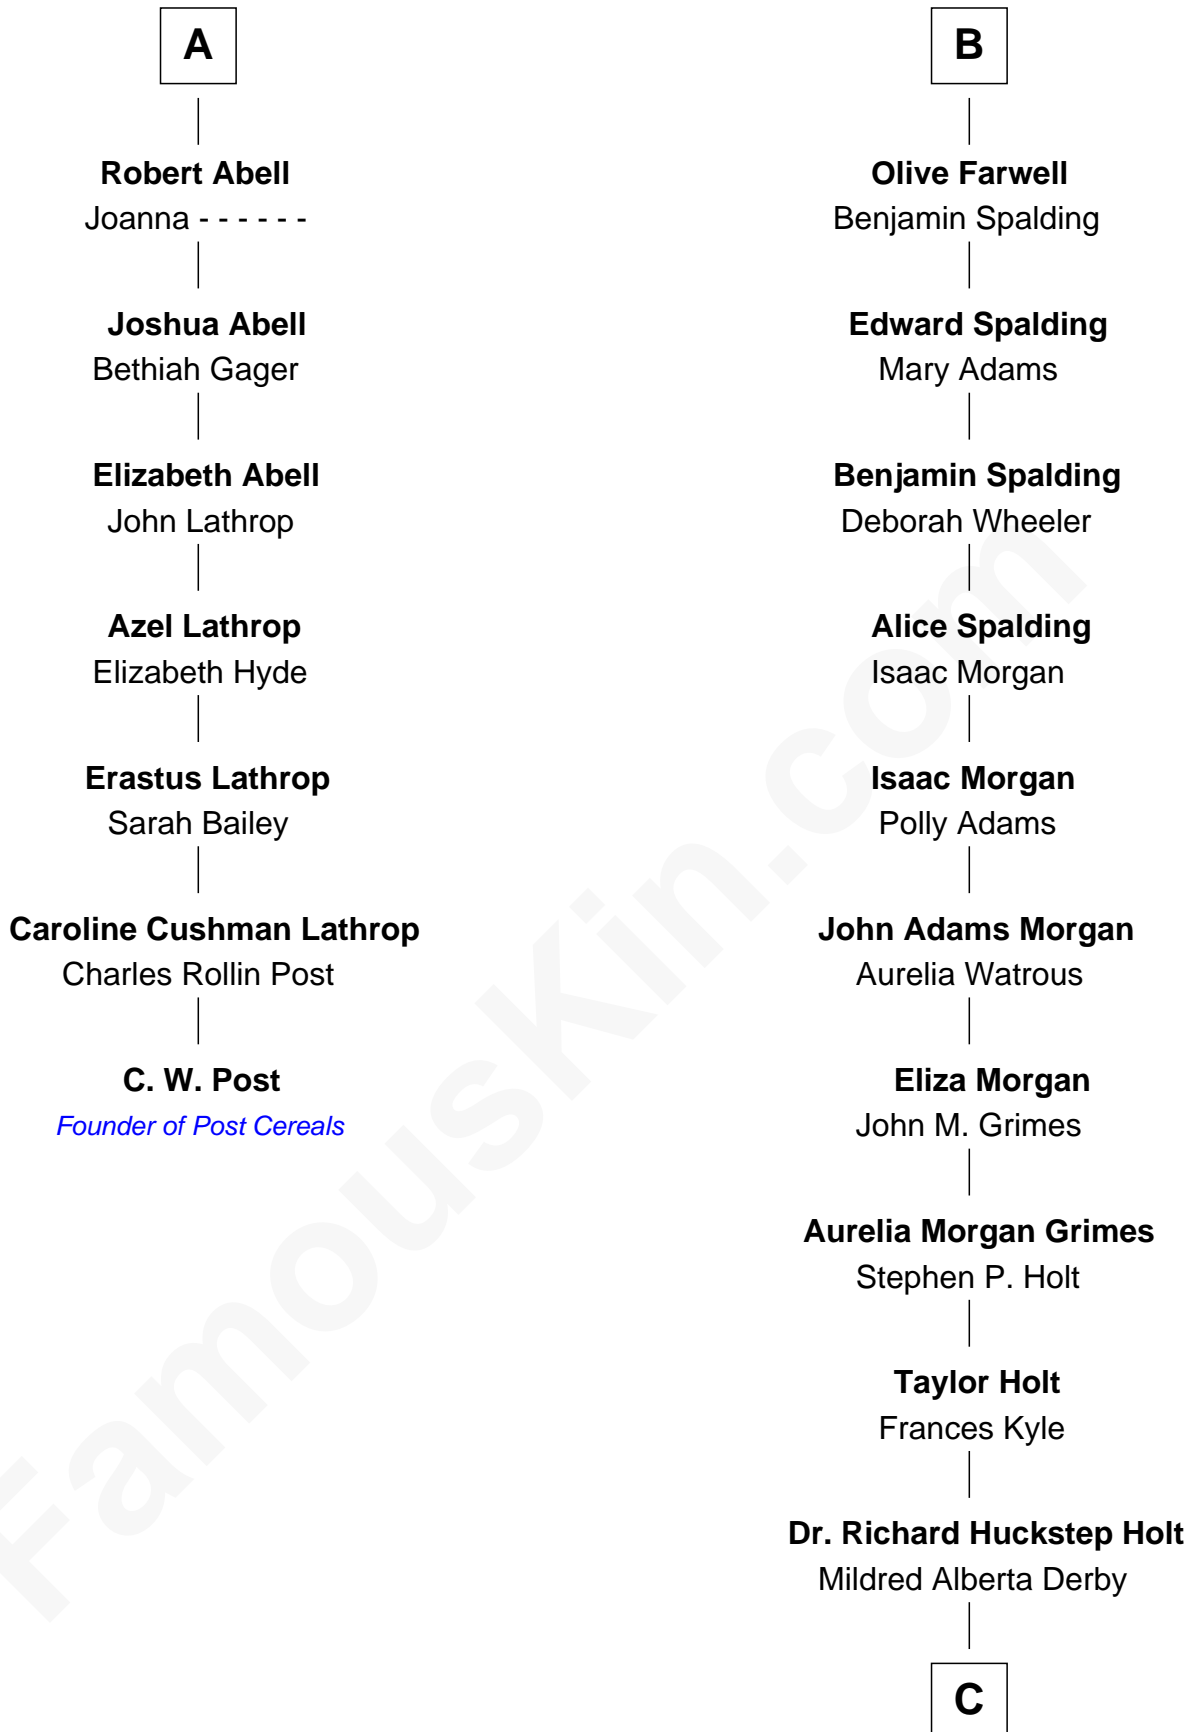

FamousKin.com Relationship Chart of

C. W. Post

Founder of Post Cereals

13th cousin 5 times removed of

Linda Hamilton

TV and Movie Actress

Sir Robert Corbet

Margaret - - - - -