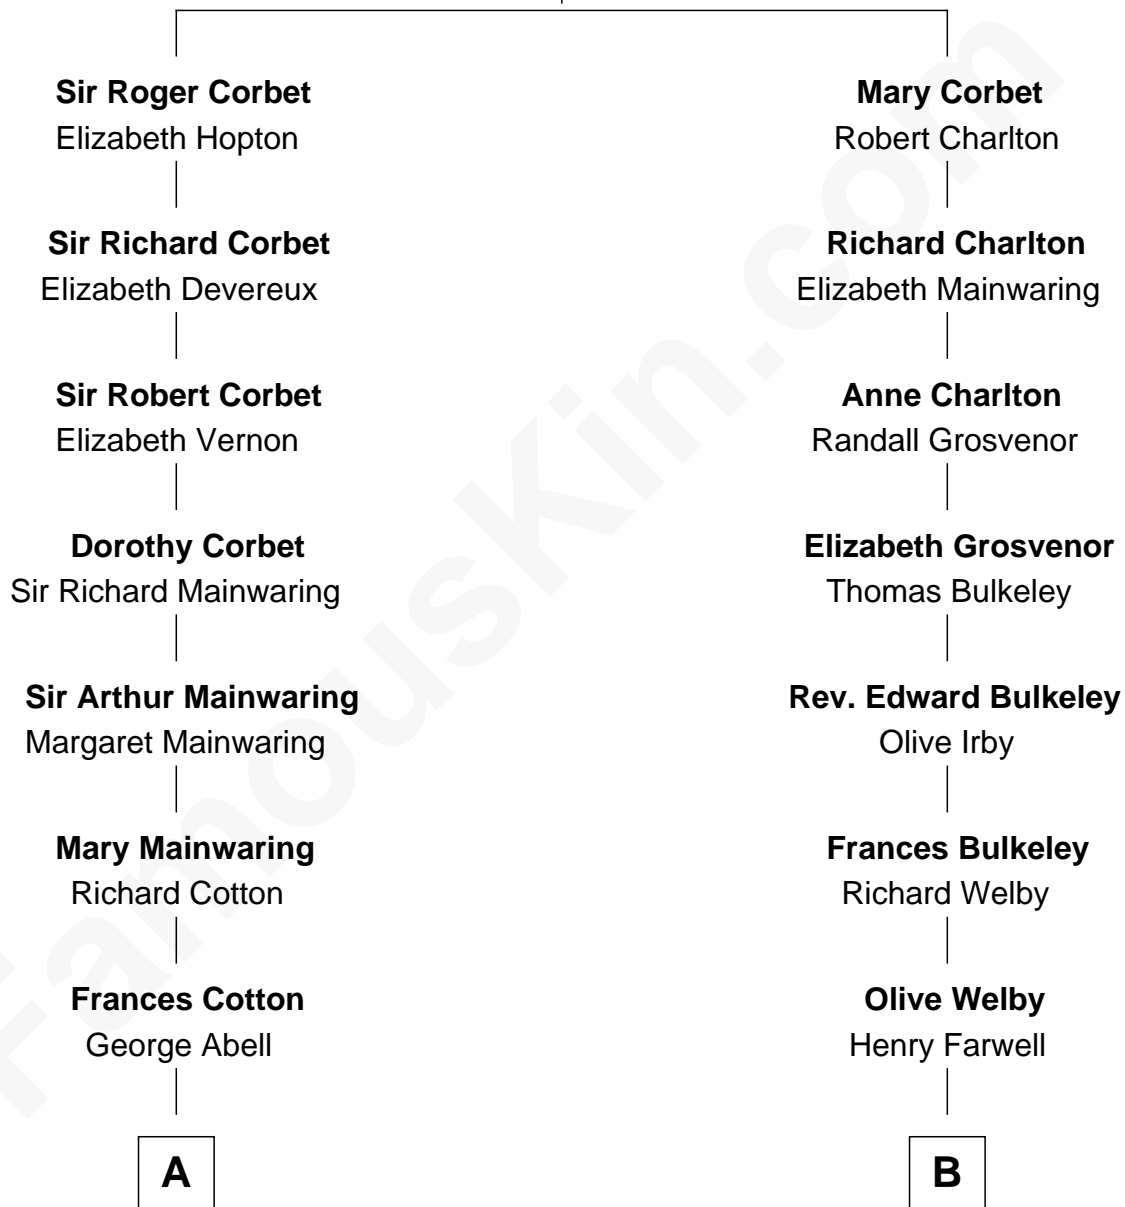

FamousKin.com Relationship Chart of

C. W. Post

Founder of Post Cereals

13th cousin 5 times removed of

Linda Hamilton

TV and Movie Actress

Sir Robert Corbet

Margaret - - - - -