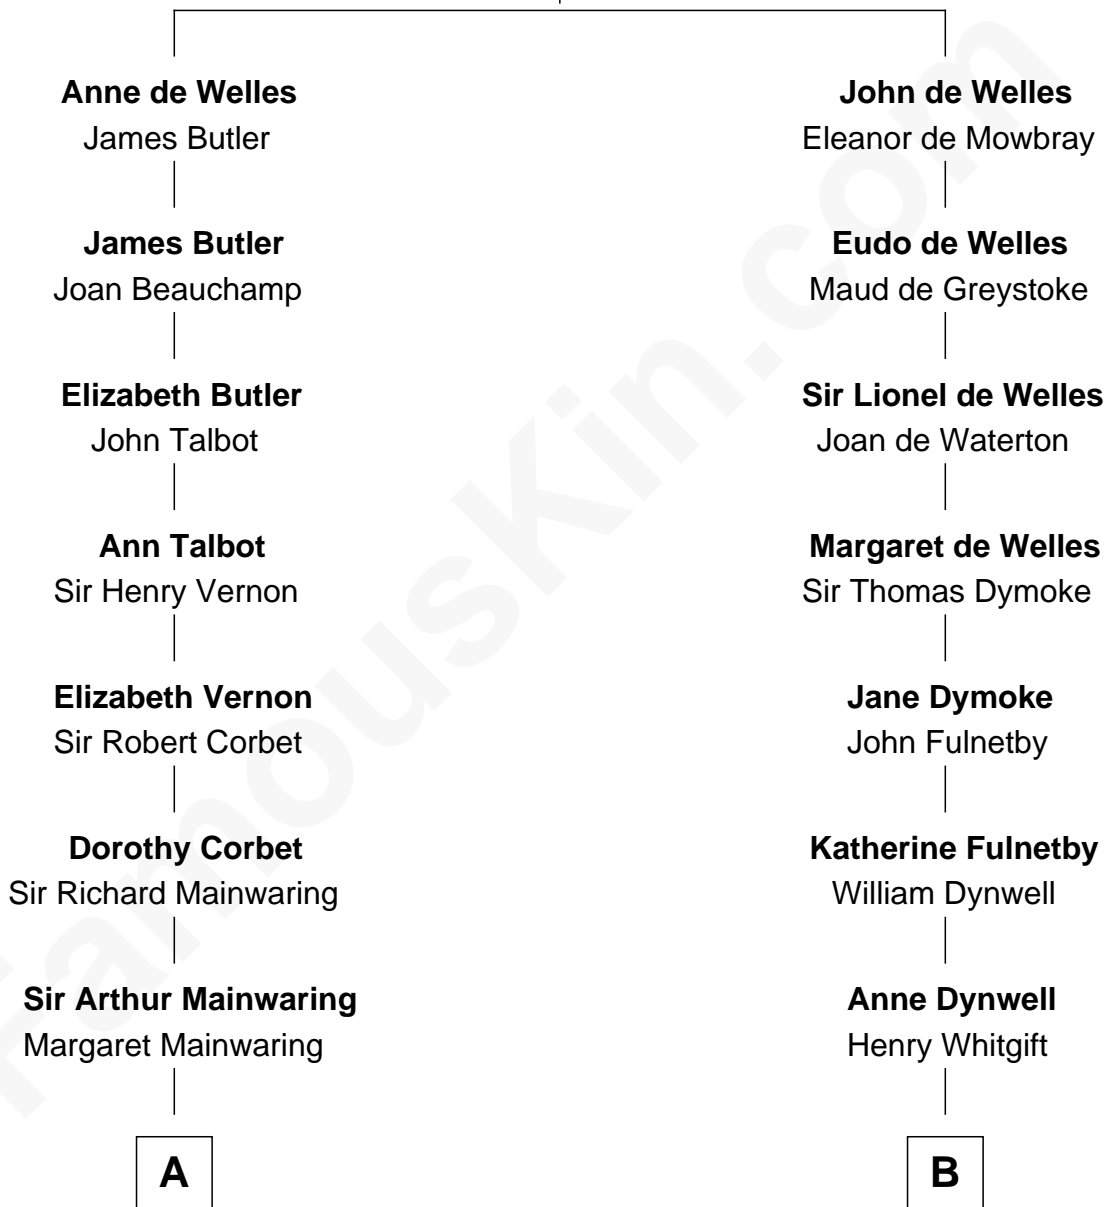

FamousKin.com Relationship Chart of

C. W. Post

Founder of Post Cereals

15th cousin 5 times removed of

Linda Hamilton

TV and Movie Actress

John de Welles

Maud de Roos

C

Taylor Holt

Frances Kyle

Dr. Richard Huckstep Holt

Mildred Alberta Derby

Barbara Kyle Holt

Dr. Carroll Stanford Hamilton

Linda Hamilton